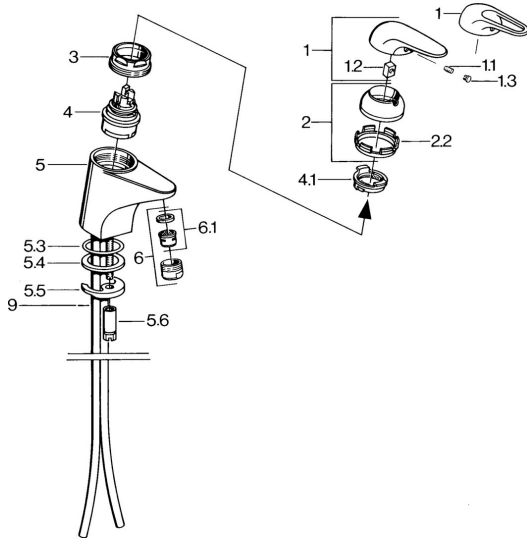

EAN: 4015474526440
static.hansa.com/07042161

- Washbasin
- Single-lever
- Deck mounted
- Chrome

Technical data

Technical properties

Hot water supply	max. +80°C
Working pressure	0.5-10 bar
Material	Brass

Spare parts

SP07012100

	Name	Code
2	Covering cap	59906563
2.2	Fixing sleeve	59906695
3	Eye screw, M50x1, SW45	59904775
4	Cartridge, 4.8 Eco-Top	59911431
4	Cartridge, 4.8 eco	59904601
4.1	Hot water limiter	59904759
5.1	Pop-up operating rod	59906423
5.2	Swivel joint	59904624
5.3	O-ring, 42x3.5	59904764
5.4	Gasket, 48x33.5x2	59902283
5.5	Fixing plate	59904765
5.6	Screw, M8x1, SW13	59904766
5.7	Fixing set	59910749
6	Aerator, M24x1 A White Discontinued	59905419
6	Aerator, M24x1 STD HC A	59902366
6.1	Aerator, M22/24 A	59902081
7	Pop-up waste	59904620
7.1	Cartridge, 4.8 Eco-Top	59911431
9	Pipe Discontinued	59911064