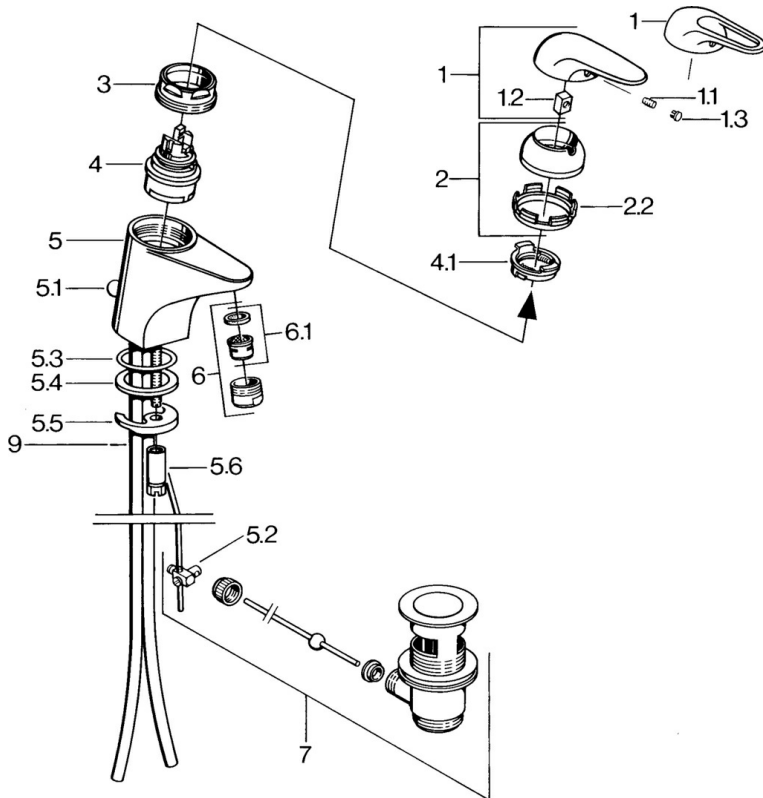

EAN: 4015474526440
static.hansa.com/07042161

- Washbasin
- Single-lever
- Deck mounted
- Chrome

Technical data

Technical properties

Hot water supply	max. +80°C
Working pressure	0.5-10 bar
Material	Brass

Spare parts

SP07012100

	Name	Code
2	Covering cap	59906563
2.2	Fixing sleeve	59906695
3	Eye screw, M50x1, SW45	59904775
4	Cartridge, 4.8 Eco-Top	59911431
4	Cartridge, 4.8 eco	59904601
4.1	Hot water limiter	59904759
5.1	Pop-up operating rod	59906423
5.2	Swivel joint	59904624
5.3	O-ring, 42x3.5	59904764
5.4	Gasket, 48x33.5x2	59902283
5.5	Fixing plate	59904765
5.6	Screw, M8x1, SW13	59904766
5.7	Fixing set	59910749
6	Aerator, M24x1 A White Discontinued	59905419
6	Aerator, M24x1 STD HC A	59902366
6.1	Aerator, M22/24 A	59902081
7	Pop-up waste	59904620
7.1	Cartridge, 4.8 Eco-Top	59911431
9	Pipe Discontinued	59911064