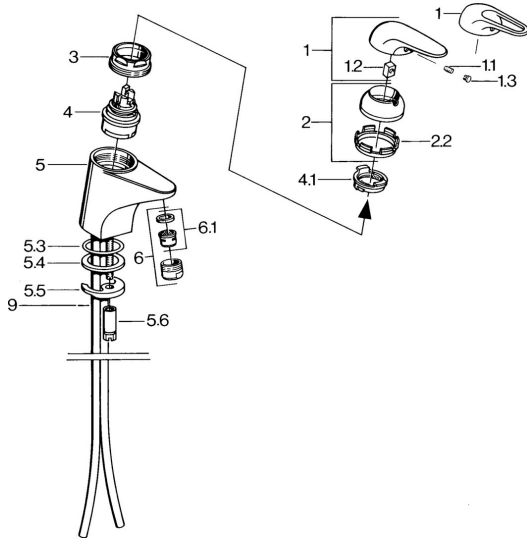

EAN: 4015474637597
static.hansa.com/07042101

- Washbasin
- Single-lever
- Deck mounted
- Chrome

Technical data

Technical properties

Hot water supply	max. +80°C
Working pressure	0.5-10 bar
Material	Brass

Spare parts

SP07012100

	Name	Code
2	Covering cap	59906563
2.2	Fixing sleeve	59906695
3	Eye screw, M50x1, SW45	59904775
4	Cartridge, 4.8 Eco-Top	59911431
4	Cartridge, 4.8 eco	59904601
4.1	Hot water limiter	59904759
5.1	Pop-up operating rod	59906423
5.2	Swivel joint	59904624
5.3	O-ring, 42x3.5	59904764
5.4	Gasket, 48x33.5x2	59902283
5.5	Fixing plate	59904765
5.6	Screw, M8x1, SW13	59904766
5.7	Fixing set	59910749
6	Aerator, M24x1 A White Discontinued	59905419
6	Aerator, M24x1 STD HC A	59902366
6.1	Aerator, M22/24 A	59902081
7	Pop-up waste	59904620
7.1	Cartridge, 4.8 Eco-Top	59911431
9	Pipe Discontinued	59911064