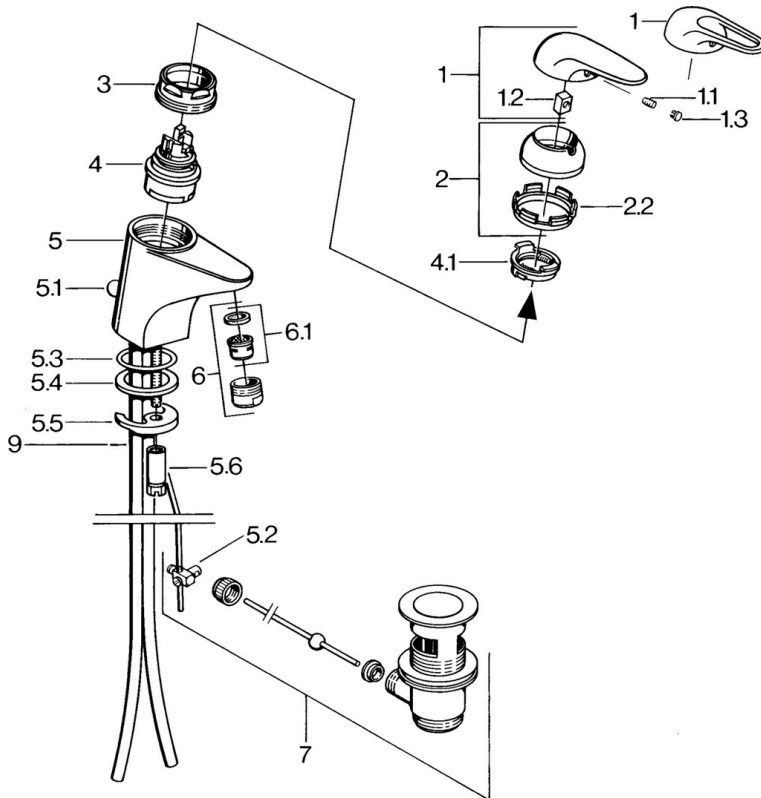

EAN: 4015474637597
static.hansa.com/07042101

- Washbasin
- Single-lever
- Deck mounted
- Chrome

Technical data

Technical properties

Hot water supply	max. +80°C
Working pressure	0.5-10 bar
Material	Brass

Spare parts

SP07012100

	Name	Code
2	Covering cap	59906563
2.2	Fixing sleeve	59906695
3	Eye screw, M50x1, SW45	59904775
4	Cartridge, 4.8 Eco-Top	59911431
4	Cartridge, 4.8 eco	59904601
4.1	Hot water limiter	59904759
5.1	Pop-up operating rod	59906423
5.2	Swivel joint	59904624
5.3	O-ring, 42x3.5	59904764
5.4	Gasket, 48x33.5x2	59902283
5.5	Fixing plate	59904765
5.6	Screw, M8x1, SW13	59904766
5.7	Fixing set	59910749
6	Aerator, M24x1 A White Discontinued	59905419
6	Aerator, M24x1 STD HC A	59902366
6.1	Aerator, M22/24 A	59902081
7	Pop-up waste	59904620
7.1	Cartridge, 4.8 Eco-Top	59911431
9	Pipe Discontinued	59911064