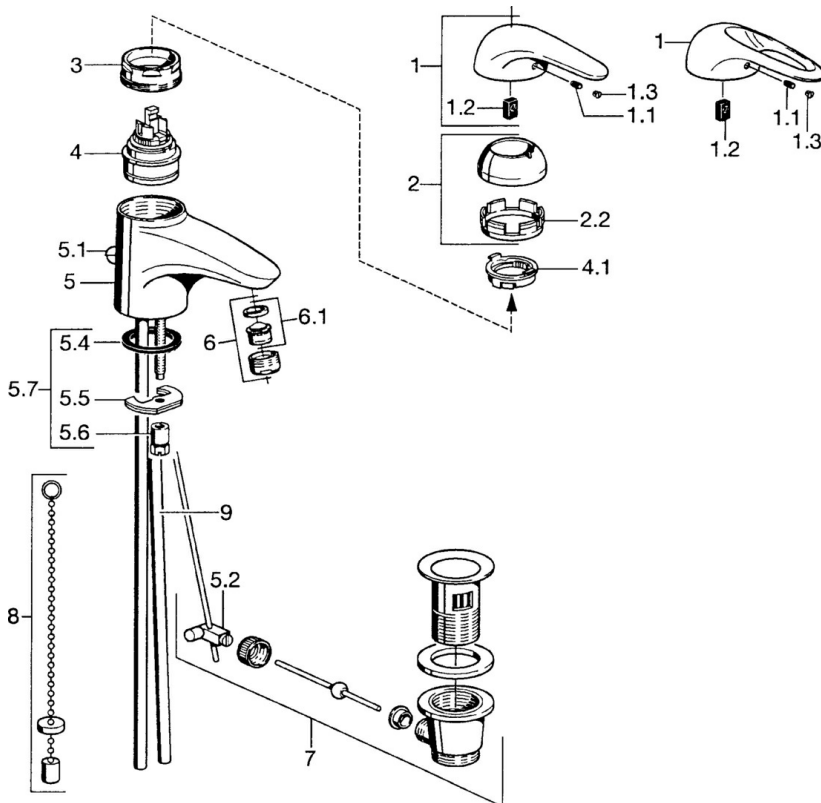

EAN: 4015474525801
static.hansa.com/07042100

- Washbasin
- Single-lever
- Deck mounted
- Chrome

Technical data

Technical properties

Hot water supply	max. +80°C
Working pressure	0.5-10 bar
Material	Brass

Spare parts

SP07092100

Name	Code	
2	Covering cap	59906563
2.2	Fixing sleeve	59906695
3	Eye screw, M50x1, SW45	59904775
4	Cartridge, 4.8 eco	59904601
4.1	Hot water limiter	59904759
5.1	Pop-up operating rod	59906423
5.2	Swivel joint	59904624
5.3	O-ring, 42x3.5	59904764
5.4	Gasket, 48x33.5x2	59902283
5.5	Fixing plate	59904765
5.6	Screw, M8x1, SW13	59904766
5.7	Fixing set	59910749
6	Aerator, M24x1 STD HC A	59902366
6	Aerator, M24x1 A White Discontinued	59905419
6.1	Aerator, M22/24 A	59902081
7	Pop-up waste	59904620
8	Washer with chain holder	59902219
9	Pipe Discontinued	59911064