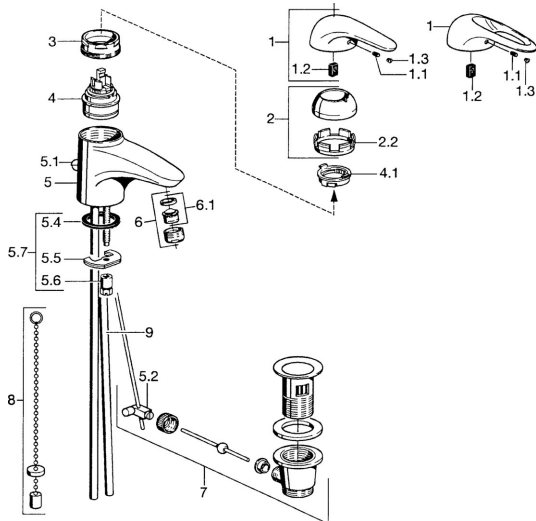

EAN: 4015474525801
static.hansa.com/07042100

- Washbasin
- Single-lever
- Deck mounted
- Chrome

Technical data

Technical properties

Hot water supply	max. +80°C
Working pressure	0.5-10 bar
Material	Brass

Spare parts

SP07092100

Name	Code	
2	Covering cap	59906563
2.2	Fixing sleeve	59906695
3	Eye screw, M50x1, SW45	59904775
4	Cartridge, 4.8 eco	59904601
4.1	Hot water limiter	59904759
5.1	Pop-up operating rod	59906423
5.2	Swivel joint	59904624
5.3	O-ring, 42x3.5	59904764
5.4	Gasket, 48x33.5x2	59902283
5.5	Fixing plate	59904765
5.6	Screw, M8x1, SW13	59904766
5.7	Fixing set	59910749
6	Aerator, M24x1 STD HC A	59902366
6	Aerator, M24x1 A White Discontinued	59905419
6.1	Aerator, M22/24 A	59902081
7	Pop-up waste	59904620
8	Washer with chain holder	59902219
9	Pipe Discontinued	59911064