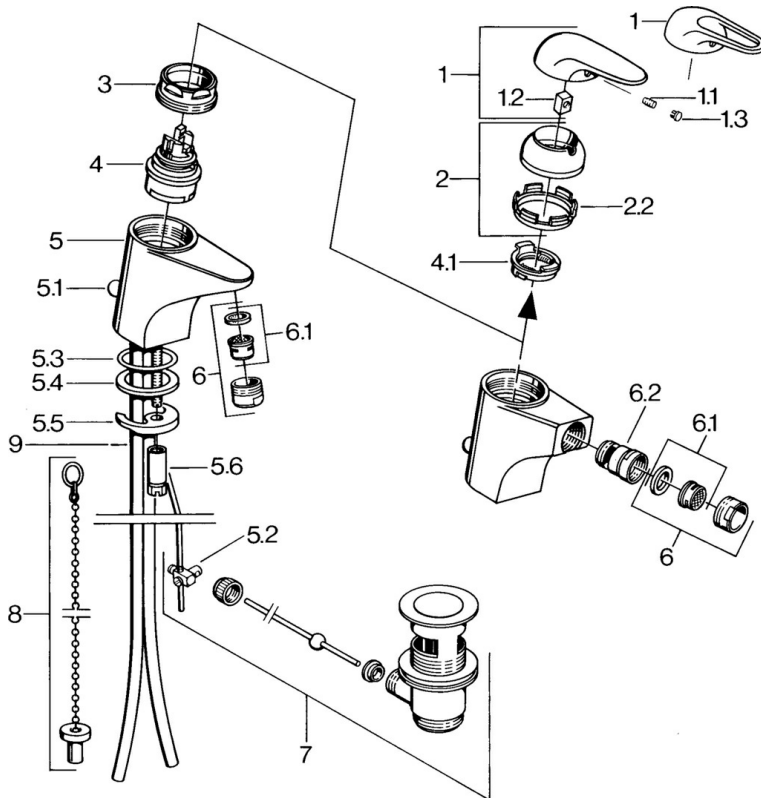

EAN: 4015474656369
static.hansa.com/0702310184

- Bidet
- Single-lever
- Deck mounted
- Black

Technical data

Technical properties

Hot water supply	max. +80°C
Working pressure	0.5-10 bar
Material	Brass

Spare parts

SP07023100

	Name	Code
2	Covering cap	59906563
2.2	Fixing sleeve	59906695
3	Eye screw, M50x1, SW45	59904775
4	Cartridge, 4.8 eco	59904601
4.1	Hot water limiter	59904759
5.1	Pop-up operating rod	59906423
5.2	Swivel joint	59904624
5.3	O-ring, 42x3.5	59904764
5.4	Gasket, 48x33.5x2	59902283
5.5	Fixing plate	59904765
5.6	Screw, M8x1, SW13	59904766
5.7	Fixing set	59910749
6	Aerator, M24x1 STD HC A	59902366
6	Aerator, M24x1 A White Discontinued	59905419
6.1	Aerator, M22/24 A	59902081
6.2	Ball joint for bidet faucet	59910952
7	Pop-up waste	59904620
9	Pipe Discontinued	59911064