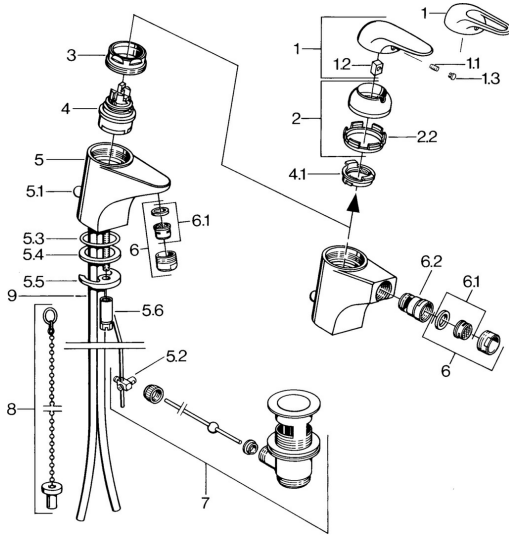

EAN: 4015474656369
static.hansa.com/0702310184

- Bidet
- Single-lever
- Deck mounted
- Black

Technical data

Technical properties

Hot water supply	max. +80°C
Working pressure	0.5-10 bar
Material	Brass

Spare parts

SP07023100

	Name	Code
2	Covering cap	59906563
2.2	Fixing sleeve	59906695
3	Eye screw, M50x1, SW45	59904775
4	Cartridge, 4.8 eco	59904601
4.1	Hot water limiter	59904759
5.1	Pop-up operating rod	59906423
5.2	Swivel joint	59904624
5.3	O-ring, 42x3.5	59904764
5.4	Gasket, 48x33.5x2	59902283
5.5	Fixing plate	59904765
5.6	Screw, M8x1, SW13	59904766
5.7	Fixing set	59910749
6	Aerator, M24x1 STD HC A	59902366
6	Aerator, M24x1 A White Discontinued	59905419
6.1	Aerator, M22/24 A	59902081
6.2	Ball joint for bidet faucet	59910952
7	Pop-up waste	59904620
9	Pipe Discontinued	59911064