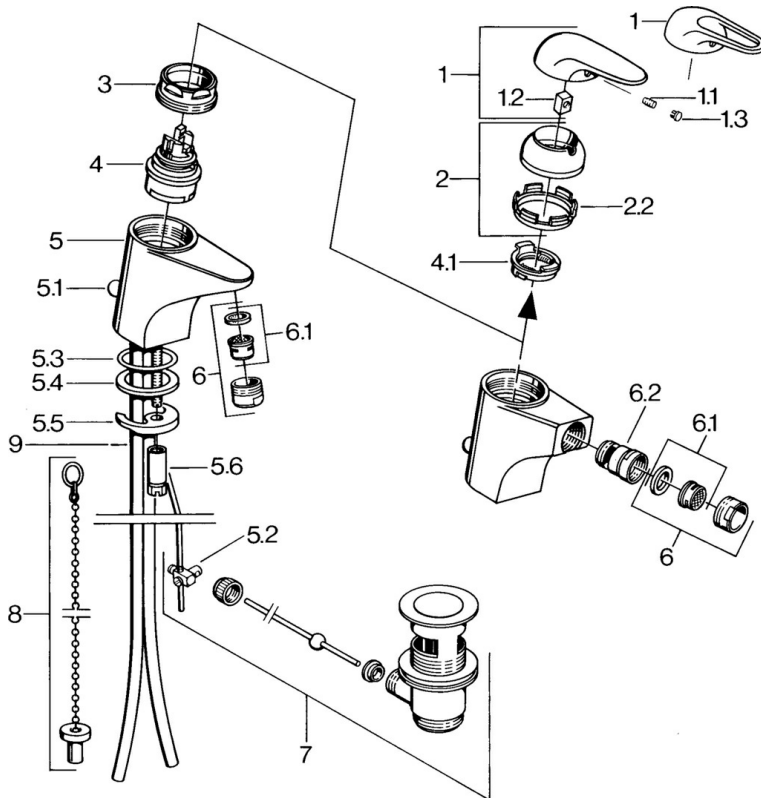

EAN: 4015474656031
static.hansa.com/0702310183

- Bidet
- Single-lever
- Deck mounted
- Red

Technical data

Technical properties

Hot water supply	max. +80°C
Working pressure	0.5-10 bar
Material	Brass

Spare parts

SP07023100

	Name	Code
2	Covering cap	59906563
2.2	Fixing sleeve	59906695
3	Eye screw, M50x1, SW45	59904775
4	Cartridge, 4.8 eco	59904601
4.1	Hot water limiter	59904759
5.1	Pop-up operating rod	59906423
5.2	Swivel joint	59904624
5.3	O-ring, 42x3.5	59904764
5.4	Gasket, 48x33.5x2	59902283
5.5	Fixing plate	59904765
5.6	Screw, M8x1, SW13	59904766
5.7	Fixing set	59910749
6	Aerator, M24x1 STD HC A	59902366
6	Aerator, M24x1 A White Discontinued	59905419
6.1	Aerator, M22/24 A	59902081
6.2	Ball joint for bidet faucet	59910952
7	Pop-up waste	59904620
9	Pipe Discontinued	59911064