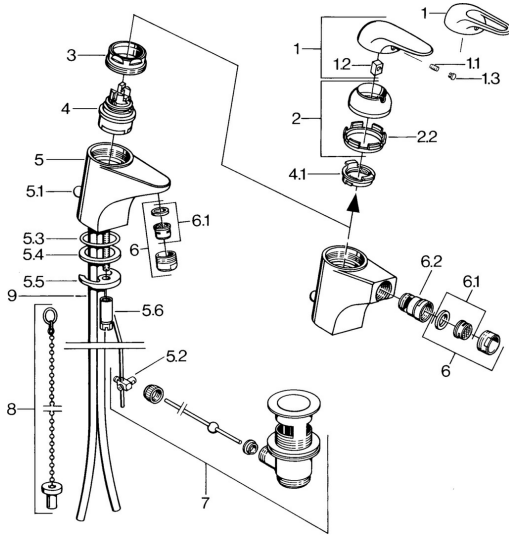

EAN: 4015474656031
static.hansa.com/0702310183

- Bidet
- Single-lever
- Deck mounted
- Red

Technical data

Technical properties

Hot water supply	max. +80°C
Working pressure	0.5-10 bar
Material	Brass

Spare parts

SP07023100

	Name	Code
2	Covering cap	59906563
2.2	Fixing sleeve	59906695
3	Eye screw, M50x1, SW45	59904775
4	Cartridge, 4.8 eco	59904601
4.1	Hot water limiter	59904759
5.1	Pop-up operating rod	59906423
5.2	Swivel joint	59904624
5.3	O-ring, 42x3.5	59904764
5.4	Gasket, 48x33.5x2	59902283
5.5	Fixing plate	59904765
5.6	Screw, M8x1, SW13	59904766
5.7	Fixing set	59910749
6	Aerator, M24x1 STD HC A	59902366
6	Aerator, M24x1 A White Discontinued	59905419
6.1	Aerator, M22/24 A	59902081
6.2	Ball joint for bidet faucet	59910952
7	Pop-up waste	59904620
9	Pipe Discontinued	59911064