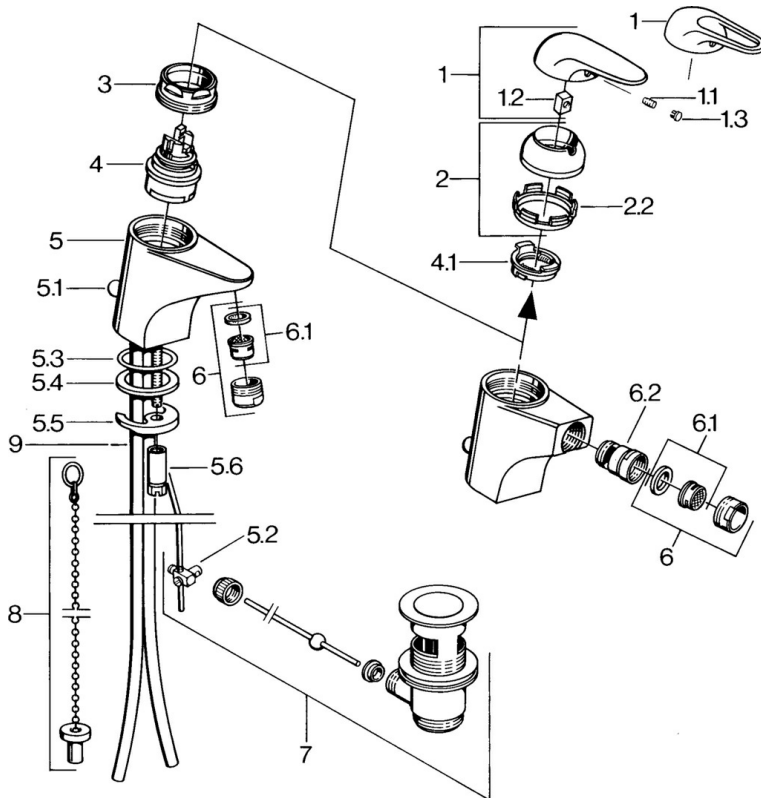

EAN: 4015474656048  
[static.hansa.com/0702310182](http://static.hansa.com/0702310182)

- Bidet
- Single-lever
- Deck mounted
- White

### Technical properties

Hot water supply	<b>max. +80°C</b>
Working pressure	<b>0.5-10 bar</b>
Material	<b>Brass</b>

## Spare parts

### SP07023100

	Name	Code
2	Covering cap	59906563
2.2	Fixing sleeve	59906695
3	Eye screw, M50x1, SW45	59904775
4	Cartridge, 4.8 eco	59904601
4.1	Hot water limiter	59904759
5.1	Pop-up operating rod	59906423
5.2	Swivel joint	59904624
5.3	O-ring, 42x3.5	59904764
5.4	Gasket, 48x33.5x2	59902283
5.5	Fixing plate	59904765
5.6	Screw, M8x1, SW13	59904766
5.7	Fixing set	59910749
6	Aerator, M24x1 STD HC A	59902366
6	Aerator, M24x1 A White Discontinued	59905419
6.1	Aerator, M22/24 A	59902081
6.2	Ball joint for bidet faucet	59910952
7	Pop-up waste	59904620
9	Pipe Discontinued	59911064