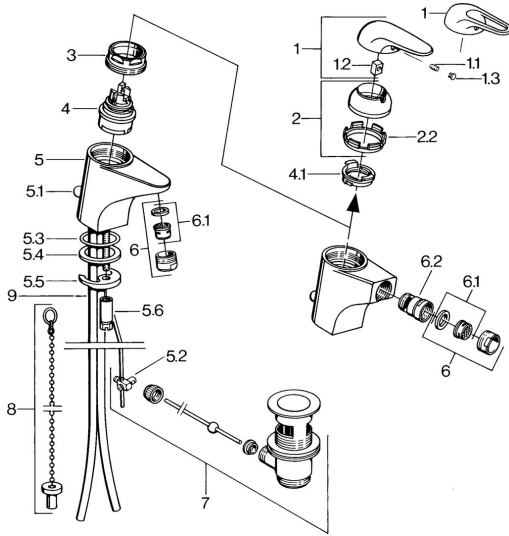

EAN: 4015474656048  
[static.hansa.com/0702310182](http://static.hansa.com/0702310182)

- Bidet
- Single-lever
- Deck mounted
- White

### Technical properties

Hot water supply	<b>max. +80°C</b>
Working pressure	<b>0.5-10 bar</b>
Material	<b>Brass</b>

## Spare parts

### SP07023100

	Name	Code
2	Covering cap	59906563
2.2	Fixing sleeve	59906695
3	Eye screw, M50x1, SW45	59904775
4	Cartridge, 4.8 eco	59904601
4.1	Hot water limiter	59904759
5.1	Pop-up operating rod	59906423
5.2	Swivel joint	59904624
5.3	O-ring, 42x3.5	59904764
5.4	Gasket, 48x33.5x2	59902283
5.5	Fixing plate	59904765
5.6	Screw, M8x1, SW13	59904766
5.7	Fixing set	59910749
6	Aerator, M24x1 STD HC A	59902366
6	Aerator, M24x1 A White Discontinued	59905419
6.1	Aerator, M22/24 A	59902081
6.2	Ball joint for bidet faucet	59910952
7	Pop-up waste	59904620
9	Pipe Discontinued	59911064