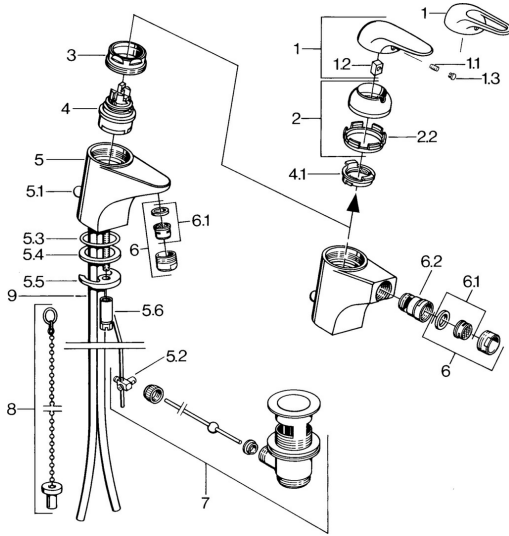

EAN: 4015474656017  
[static.hansa.com/07023101](http://static.hansa.com/07023101)

- Bidet
- Single-lever
- Deck mounted
- Chrome

### Technical properties

Hot water supply	<b>max. +80°C</b>
Working pressure	<b>0.5-10 bar</b>
Material	<b>Brass</b>

## Spare parts

### SP07023100

	Name	Code
2	Covering cap	59906563
2.2	Fixing sleeve	59906695
3	Eye screw, M50x1, SW45	59904775
4	Cartridge, 4.8 eco	59904601
4.1	Hot water limiter	59904759
5.1	Pop-up operating rod	59906423
5.2	Swivel joint	59904624
5.3	O-ring, 42x3.5	59904764
5.4	Gasket, 48x33.5x2	59902283
5.5	Fixing plate	59904765
5.6	Screw, M8x1, SW13	59904766
5.7	Fixing set	59910749
6	Aerator, M24x1 STD HC A	59902366
6	Aerator, M24x1 A White Discontinued	59905419
6.1	Aerator, M22/24 A	59902081
6.2	Ball joint for bidet faucet	59910952
7	Pop-up waste	59904620
9	Pipe Discontinued	59911064