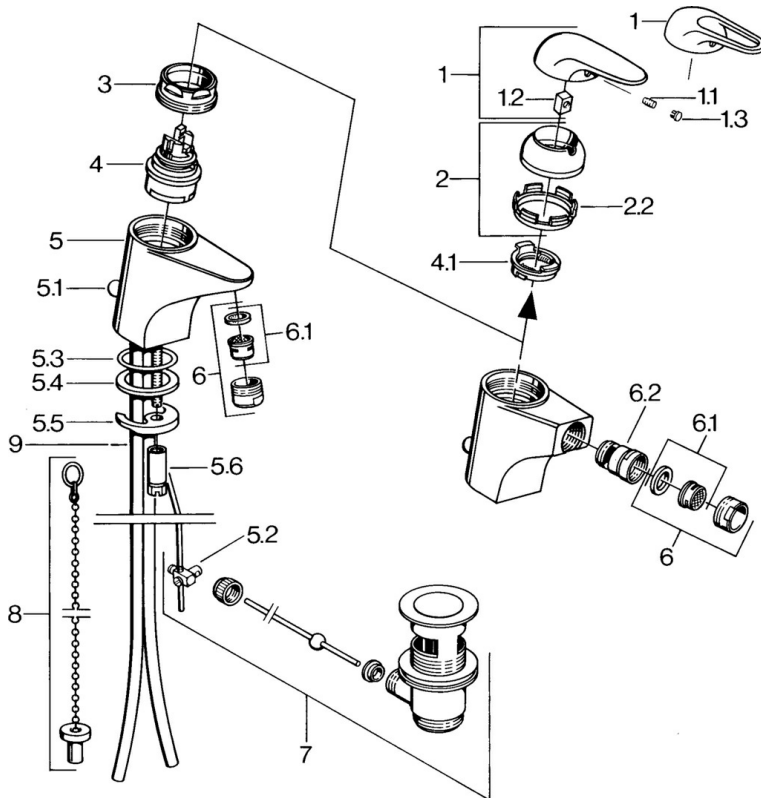

EAN: 4015474656017  
[static.hansa.com/07023101](http://static.hansa.com/07023101)

- Bidet
- Single-lever
- Deck mounted
- Chrome

### Technical properties

Hot water supply	<b>max. +80°C</b>
Working pressure	<b>0.5-10 bar</b>
Material	<b>Brass</b>

## Spare parts

### SP07023100

	Name	Code
2	Covering cap	59906563
2.2	Fixing sleeve	59906695
3	Eye screw, M50x1, SW45	59904775
4	Cartridge, 4.8 eco	59904601
4.1	Hot water limiter	59904759
5.1	Pop-up operating rod	59906423
5.2	Swivel joint	59904624
5.3	O-ring, 42x3.5	59904764
5.4	Gasket, 48x33.5x2	59902283
5.5	Fixing plate	59904765
5.6	Screw, M8x1, SW13	59904766
5.7	Fixing set	59910749
6	Aerator, M24x1 STD HC A	59902366
6	Aerator, M24x1 A White Discontinued	59905419
6.1	Aerator, M22/24 A	59902081
6.2	Ball joint for bidet faucet	59910952
7	Pop-up waste	59904620
9	Pipe Discontinued	59911064