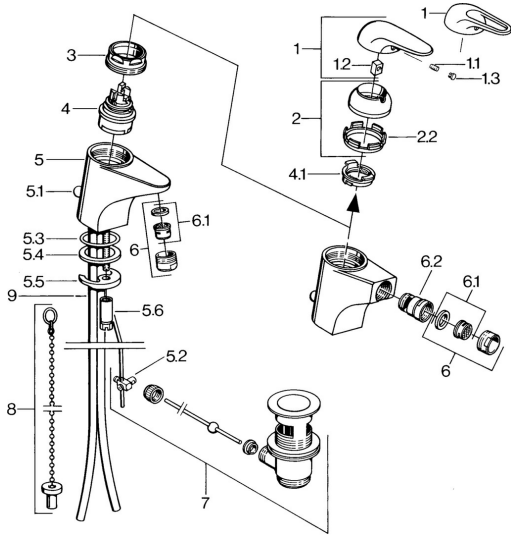

EAN: 4015474656659
static.hansa.com/0702310084

- Bidet
- Single-lever
- Deck mounted
- Black
- Without operation lever

Technical data

Technical properties

Hot water supply	max. +80°C
Working pressure	0.5-10 bar
Material	Brass

Spare parts

SP07023100

	Name	Code
2	Covering cap	59906563
2.2	Fixing sleeve	59906695
3	Eye screw, M50x1, SW45	59904775
4	Cartridge, 4.8 eco	59904601
4.1	Hot water limiter	59904759
5.1	Pop-up operating rod	59906423
5.2	Swivel joint	59904624
5.3	O-ring, 42x3.5	59904764
5.4	Gasket, 48x33.5x2	59902283
5.5	Fixing plate	59904765
5.6	Screw, M8x1, SW13	59904766
5.7	Fixing set	59910749
6	Aerator, M24x1 STD HC A	59902366
6	Aerator, M24x1 A White Discontinued	59905419
6.1	Aerator, M22/24 A	59902081
6.2	Ball joint for bidet faucet	59910952
7	Pop-up waste	59904620
9	Pipe Discontinued	59911064