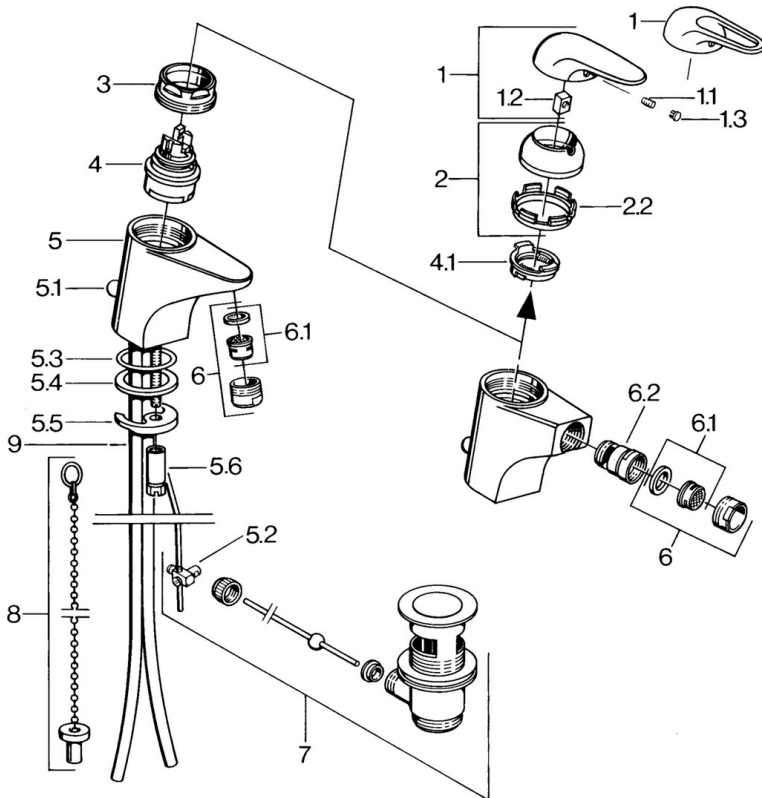

EAN: 4015474656659
static.hansa.com/0702310084

- Bidet
- Single-lever
- Deck mounted
- Black
- Without operation lever

Technical data

Technical properties

Hot water supply	max. +80°C
Working pressure	0.5-10 bar
Material	Brass

Spare parts

SP07023100

	Name	Code
2	Covering cap	59906563
2.2	Fixing sleeve	59906695
3	Eye screw, M50x1, SW45	59904775
4	Cartridge, 4.8 eco	59904601
4.1	Hot water limiter	59904759
5.1	Pop-up operating rod	59906423
5.2	Swivel joint	59904624
5.3	O-ring, 42x3.5	59904764
5.4	Gasket, 48x33.5x2	59902283
5.5	Fixing plate	59904765
5.6	Screw, M8x1, SW13	59904766
5.7	Fixing set	59910749
6	Aerator, M24x1 STD HC A	59902366
6	Aerator, M24x1 A White Discontinued	59905419
6.1	Aerator, M22/24 A	59902081
6.2	Ball joint for bidet faucet	59910952
7	Pop-up waste	59904620
9	Pipe Discontinued	59911064