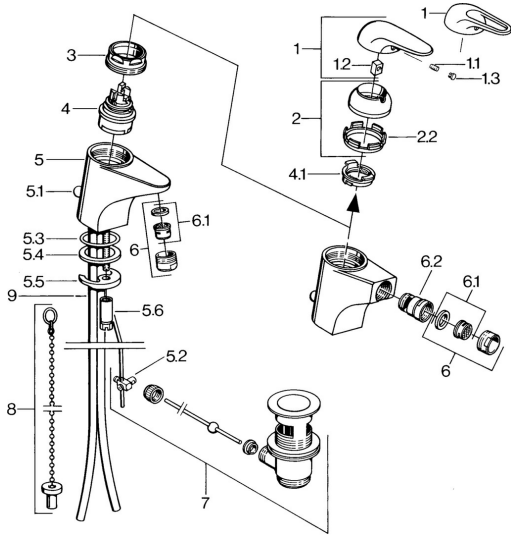

EAN: 4015474656635
static.hansa.com/0702310083

- Bidet
- Single-lever
- Deck mounted
- Red
- Without operation lever

Technical data

Technical properties

Hot water supply	max. +80°C
Working pressure	0.5-10 bar
Material	Brass

Approvals and Declarations

Declaration of conformity	DoC
---------------------------	------------

Spare parts

SP07023100

	Name	Code
2	Covering cap	59906563
2.2	Fixing sleeve	59906695
3	Eye screw, M50x1, SW45	59904775
4	Cartridge, 4.8 eco	59904601
4.1	Hot water limiter	59904759
5.1	Pop-up operating rod	59906423
5.2	Swivel joint	59904624
5.3	O-ring, 42x3.5	59904764
5.4	Gasket, 48x33.5x2	59902283
5.5	Fixing plate	59904765
5.6	Screw, M8x1, SW13	59904766
5.7	Fixing set	59910749
6	Aerator, M24x1 STD HC A	59902366
6	Aerator, M24x1 A White Discontinued	59905419
6.1	Aerator, M22/24 A	59902081
6.2	Ball joint for bidet faucet	59910952
7	Pop-up waste	59904620
9	Pipe Discontinued	59911064