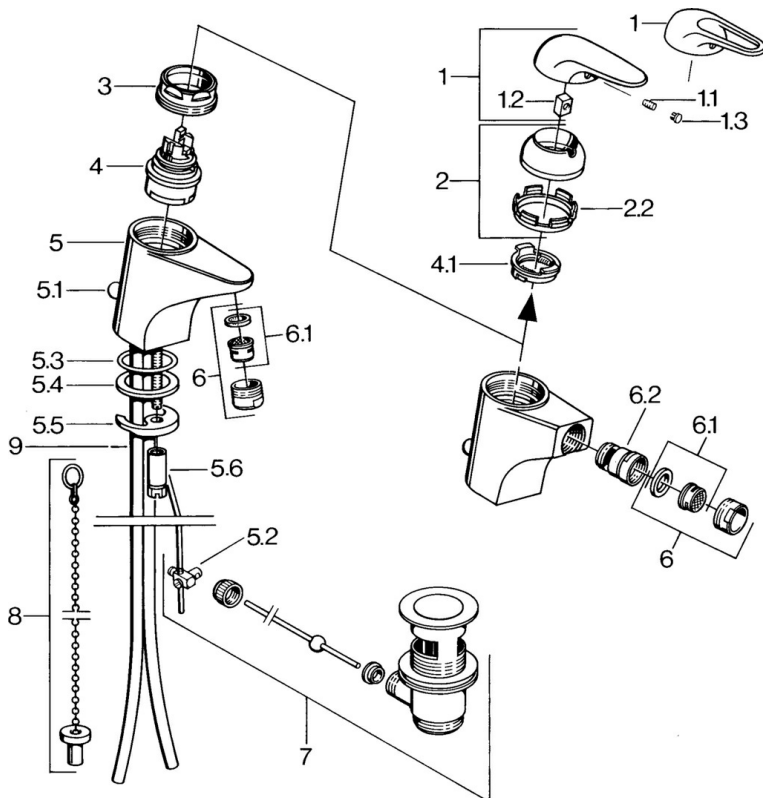

EAN: 4015474656635
static.hansa.com/0702310083

- Bidet
- Single-lever
- Deck mounted
- Red
- Without operation lever

Technical data

Technical properties

Hot water supply	max. +80°C
Working pressure	0.5-10 bar
Material	Brass

Approvals and Declarations

Declaration of conformity	DoC
---------------------------	------------

Spare parts

SP07023100

	Name	Code
2	Covering cap	59906563
2.2	Fixing sleeve	59906695
3	Eye screw, M50x1, SW45	59904775
4	Cartridge, 4.8 eco	59904601
4.1	Hot water limiter	59904759
5.1	Pop-up operating rod	59906423
5.2	Swivel joint	59904624
5.3	O-ring, 42x3.5	59904764
5.4	Gasket, 48x33.5x2	59902283
5.5	Fixing plate	59904765
5.6	Screw, M8x1, SW13	59904766
5.7	Fixing set	59910749
6	Aerator, M24x1 STD HC A	59902366
6	Aerator, M24x1 A White Discontinued	59905419
6.1	Aerator, M22/24 A	59902081
6.2	Ball joint for bidet faucet	59910952
7	Pop-up waste	59904620
9	Pipe Discontinued	59911064