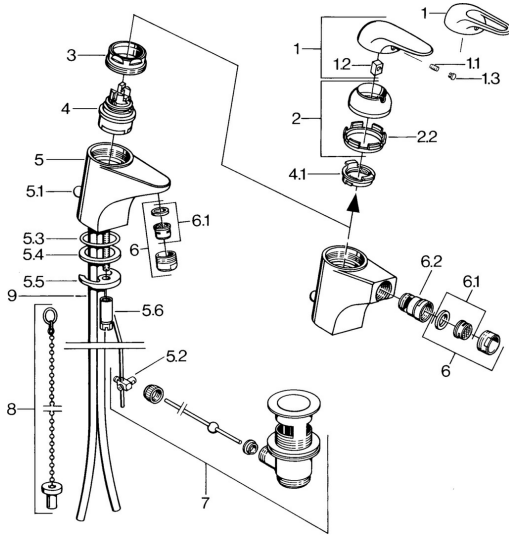

EAN: 4015474656666
static.hansa.com/0702310082

- Bidet
- Single-lever
- Deck mounted
- White
- Without operation lever

Technical data

Technical properties

Hot water supply	max. +80°C
Working pressure	0.5-10 bar
Material	Brass

Spare parts

SP07023100

	Name	Code
2	Covering cap	59906563
2.2	Fixing sleeve	59906695
3	Eye screw, M50x1, SW45	59904775
4	Cartridge, 4.8 eco	59904601
4.1	Hot water limiter	59904759
5.1	Pop-up operating rod	59906423
5.2	Swivel joint	59904624
5.3	O-ring, 42x3.5	59904764
5.4	Gasket, 48x33.5x2	59902283
5.5	Fixing plate	59904765
5.6	Screw, M8x1, SW13	59904766
5.7	Fixing set	59910749
6	Aerator, M24x1 STD HC A	59902366
6	Aerator, M24x1 A White Discontinued	59905419
6.1	Aerator, M22/24 A	59902081
6.2	Ball joint for bidet faucet	59910952
7	Pop-up waste	59904620
9	Pipe Discontinued	59911064