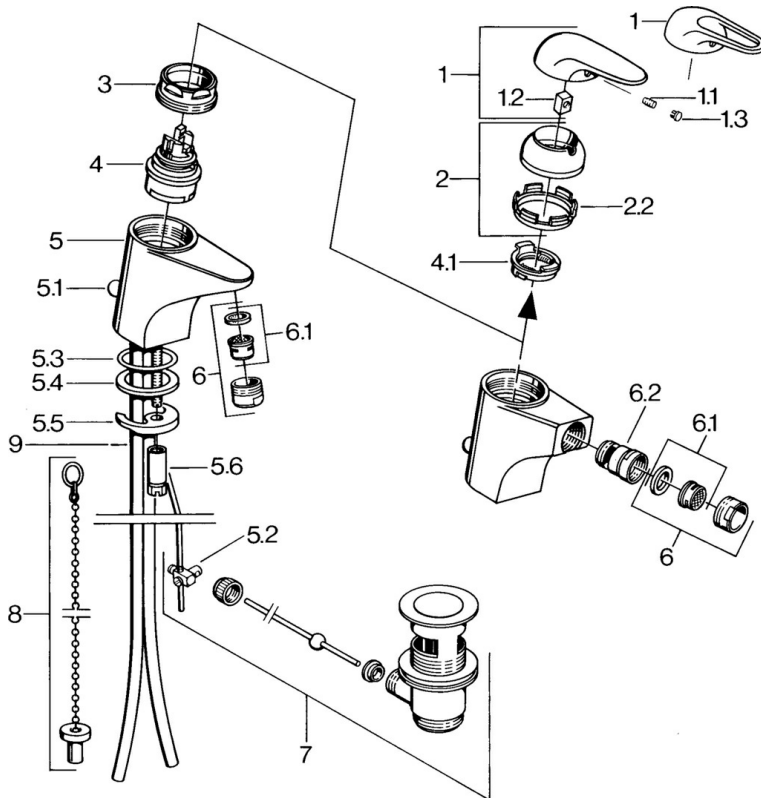

EAN: 4015474656666
static.hansa.com/0702310082

- Bidet
- Single-lever
- Deck mounted
- White
- Without operation lever

Technical data

Technical properties

Hot water supply	max. +80°C
Working pressure	0.5-10 bar
Material	Brass

Spare parts

SP07023100

	Name	Code
2	Covering cap	59906563
2.2	Fixing sleeve	59906695
3	Eye screw, M50x1, SW45	59904775
4	Cartridge, 4.8 eco	59904601
4.1	Hot water limiter	59904759
5.1	Pop-up operating rod	59906423
5.2	Swivel joint	59904624
5.3	O-ring, 42x3.5	59904764
5.4	Gasket, 48x33.5x2	59902283
5.5	Fixing plate	59904765
5.6	Screw, M8x1, SW13	59904766
5.7	Fixing set	59910749
6	Aerator, M24x1 STD HC A	59902366
6	Aerator, M24x1 A White Discontinued	59905419
6.1	Aerator, M22/24 A	59902081
6.2	Ball joint for bidet faucet	59910952
7	Pop-up waste	59904620
9	Pipe Discontinued	59911064