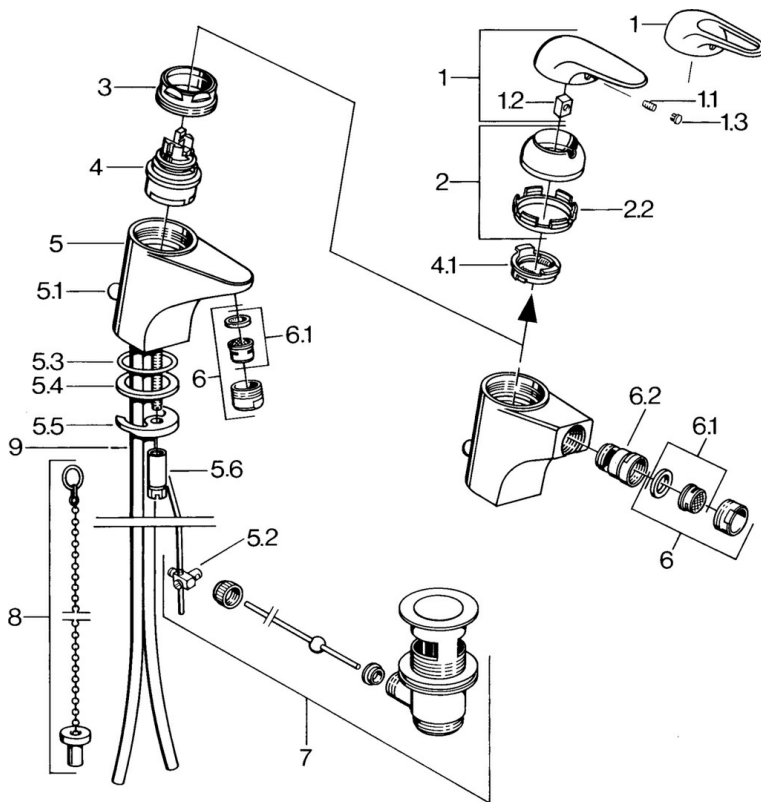

EAN: 4015474656628
static.hansa.com/07023100

- Bidet
- Single-lever
- Deck mounted
- Chrome
- Without operation lever

Technical data

Technical properties

Hot water supply	max. +80°C
Working pressure	0.5-10 bar
Material	Brass

Spare parts

SP07023100

	Name	Code
2	Covering cap	59906563
2.2	Fixing sleeve	59906695
3	Eye screw, M50x1, SW45	59904775
4	Cartridge, 4.8 eco	59904601
4.1	Hot water limiter	59904759
5.1	Pop-up operating rod	59906423
5.2	Swivel joint	59904624
5.3	O-ring, 42x3.5	59904764
5.4	Gasket, 48x33.5x2	59902283
5.5	Fixing plate	59904765
5.6	Screw, M8x1, SW13	59904766
5.7	Fixing set	59910749
6	Aerator, M24x1 STD HC A	59902366
6	Aerator, M24x1 A White Discontinued	59905419
6.1	Aerator, M22/24 A	59902081
6.2	Ball joint for bidet faucet	59910952
7	Pop-up waste	59904620
9	Pipe Discontinued	59911064