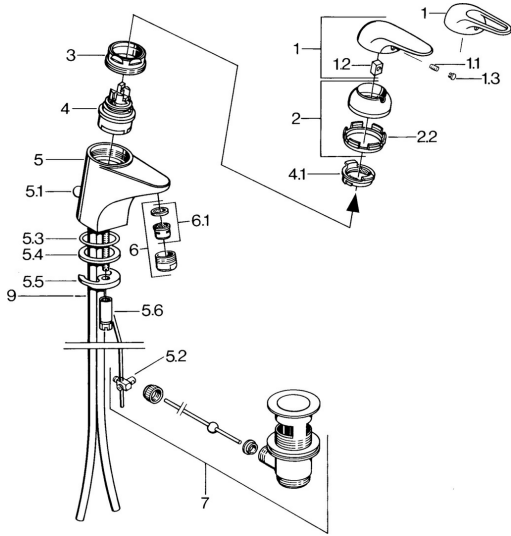

EAN: 4015474656352  
[static.hansa.com/0701210184](http://static.hansa.com/0701210184)

- Washbasin
- Single-lever
- Deck mounted
- Black

### Technical properties

Hot water supply	<b>max. +80°C</b>
Working pressure	<b>0.5-10 bar</b>
Material	<b>Brass</b>

## Spare parts

### SP07012100

	Name	Code
2	Covering cap	59906563
2.2	Fixing sleeve	59906695
3	Eye screw, M50x1, SW45	59904775
4	Cartridge, 4.8 Eco-Top	59911431
4	Cartridge, 4.8 eco	59904601
4.1	Hot water limiter	59904759
5.1	Pop-up operating rod	59906423
5.2	Swivel joint	59904624
5.3	O-ring, 42x3.5	59904764
5.4	Gasket, 48x33.5x2	59902283
5.5	Fixing plate	59904765
5.6	Screw, M8x1, SW13	59904766
5.7	Fixing set	59910749
6	Aerator, M24x1 A White Discontinued	59905419
6	Aerator, M24x1 STD HC A	59902366
6.1	Aerator, M22/24 A	59902081
7	Pop-up waste	59904620
7.1	Cartridge, 4.8 Eco-Top	59911431
9	Pipe Discontinued	59911064