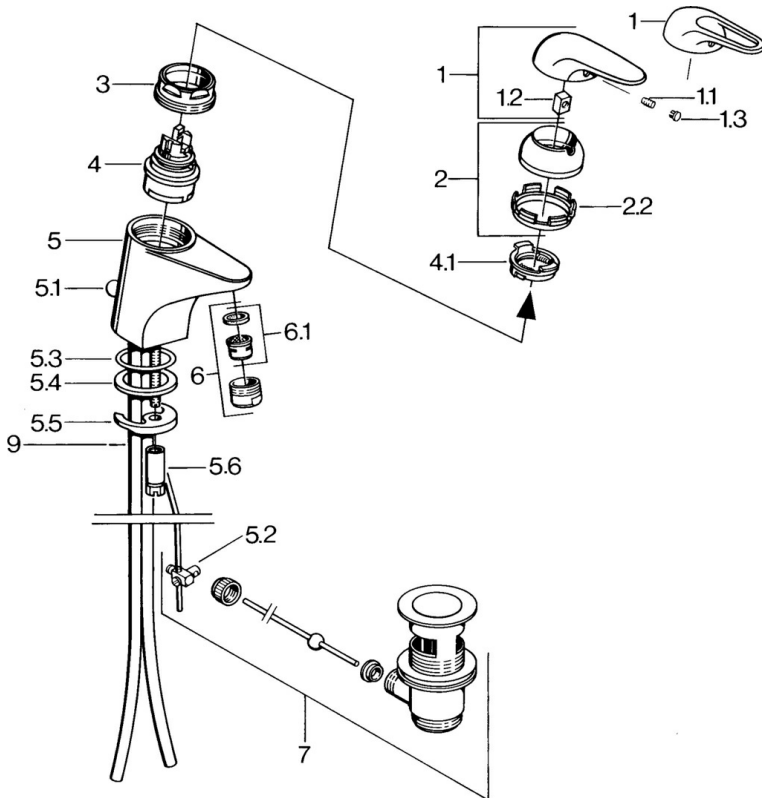

EAN: 4015474656352  
[static.hansa.com/0701210184](http://static.hansa.com/0701210184)

- Washbasin
- Single-lever
- Deck mounted
- Black

### Technical properties

Hot water supply	<b>max. +80°C</b>
Working pressure	<b>0.5-10 bar</b>
Material	<b>Brass</b>

## Spare parts

### SP07012100

	Name	Code
2	Covering cap	59906563
2.2	Fixing sleeve	59906695
3	Eye screw, M50x1, SW45	59904775
4	Cartridge, 4.8 Eco-Top	59911431
4	Cartridge, 4.8 eco	59904601
4.1	Hot water limiter	59904759
5.1	Pop-up operating rod	59906423
5.2	Swivel joint	59904624
5.3	O-ring, 42x3.5	59904764
5.4	Gasket, 48x33.5x2	59902283
5.5	Fixing plate	59904765
5.6	Screw, M8x1, SW13	59904766
5.7	Fixing set	59910749
6	Aerator, M24x1 A White Discontinued	59905419
6	Aerator, M24x1 STD HC A	59902366
6.1	Aerator, M22/24 A	59902081
7	Pop-up waste	59904620
7.1	Cartridge, 4.8 Eco-Top	59911431
9	Pipe Discontinued	59911064