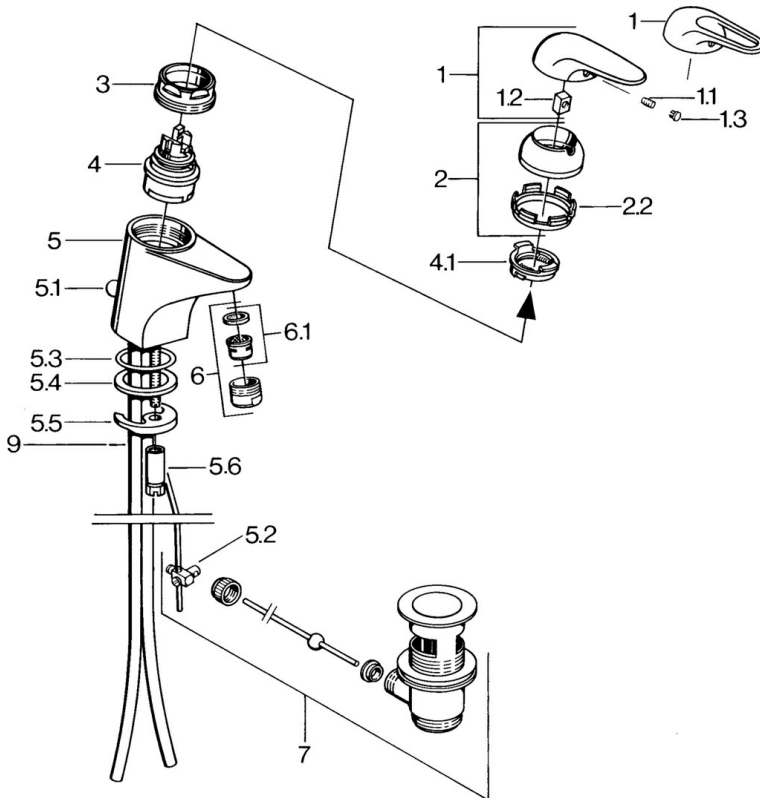

EAN: 4015474656000
static.hansa.com/0701210183

- Washbasin
- Single-lever
- Deck mounted
- Red

Technical data

Technical properties

Hot water supply	max. +80°C
Working pressure	0.5-10 bar
Material	Brass

Spare parts

SP07012100

	Name	Code
2	Covering cap	59906563
2.2	Fixing sleeve	59906695
3	Eye screw, M50x1, SW45	59904775
4	Cartridge, 4.8 Eco-Top	59911431
4	Cartridge, 4.8 eco	59904601
4.1	Hot water limiter	59904759
5.1	Pop-up operating rod	59906423
5.2	Swivel joint	59904624
5.3	O-ring, 42x3.5	59904764
5.4	Gasket, 48x33.5x2	59902283
5.5	Fixing plate	59904765
5.6	Screw, M8x1, SW13	59904766
5.7	Fixing set	59910749
6	Aerator, M24x1 A White Discontinued	59905419
6	Aerator, M24x1 STD HC A	59902366
6.1	Aerator, M22/24 A	59902081
7	Pop-up waste	59904620
7.1	Cartridge, 4.8 Eco-Top	59911431
9	Pipe Discontinued	59911064