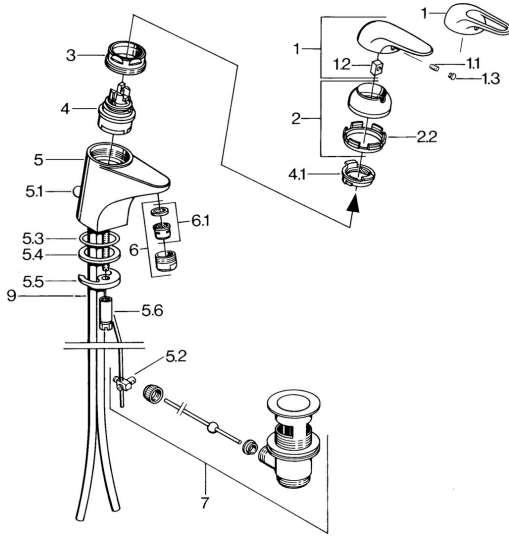

EAN: 4015474656000
static.hansa.com/0701210183

- Washbasin
- Single-lever
- Deck mounted
- Red

Technical data

Technical properties

Hot water supply	max. +80°C
Working pressure	0.5-10 bar
Material	Brass

Spare parts

SP07012100

	Name	Code
2	Covering cap	59906563
2.2	Fixing sleeve	59906695
3	Eye screw, M50x1, SW45	59904775
4	Cartridge, 4.8 Eco-Top	59911431
4	Cartridge, 4.8 eco	59904601
4.1	Hot water limiter	59904759
5.1	Pop-up operating rod	59906423
5.2	Swivel joint	59904624
5.3	O-ring, 42x3.5	59904764
5.4	Gasket, 48x33.5x2	59902283
5.5	Fixing plate	59904765
5.6	Screw, M8x1, SW13	59904766
5.7	Fixing set	59910749
6	Aerator, M24x1 A White Discontinued	59905419
6	Aerator, M24x1 STD HC A	59902366
6.1	Aerator, M22/24 A	59902081
7	Pop-up waste	59904620
7.1	Cartridge, 4.8 Eco-Top	59911431
9	Pipe Discontinued	59911064