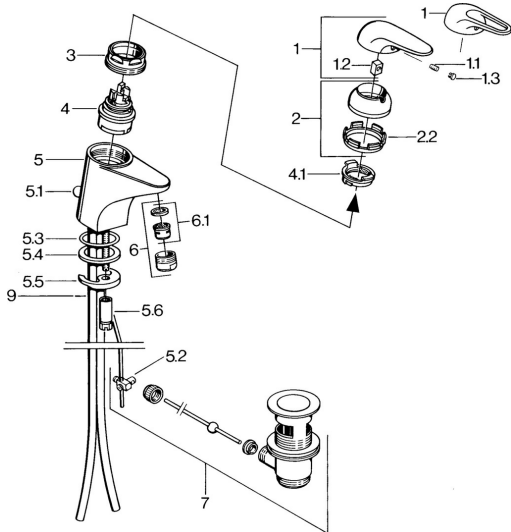

EAN: 4015474655997
static.hansa.com/0701210182

- Washbasin
- Single-lever
- Deck mounted
- White

Technical data

Technical properties

Hot water supply	max. +80°C
Working pressure	0.5-10 bar
Material	Brass

Spare parts

SP07012100

	Name	Code
2	Covering cap	59906563
2.2	Fixing sleeve	59906695
3	Eye screw, M50x1, SW45	59904775
4	Cartridge, 4.8 Eco-Top	59911431
4	Cartridge, 4.8 eco	59904601
4.1	Hot water limiter	59904759
5.1	Pop-up operating rod	59906423
5.2	Swivel joint	59904624
5.3	O-ring, 42x3.5	59904764
5.4	Gasket, 48x33.5x2	59902283
5.5	Fixing plate	59904765
5.6	Screw, M8x1, SW13	59904766
5.7	Fixing set	59910749
6	Aerator, M24x1 A White Discontinued	59905419
6	Aerator, M24x1 STD HC A	59902366
6.1	Aerator, M22/24 A	59902081
7	Pop-up waste	59904620
7.1	Cartridge, 4.8 Eco-Top	59911431
9	Pipe Discontinued	59911064