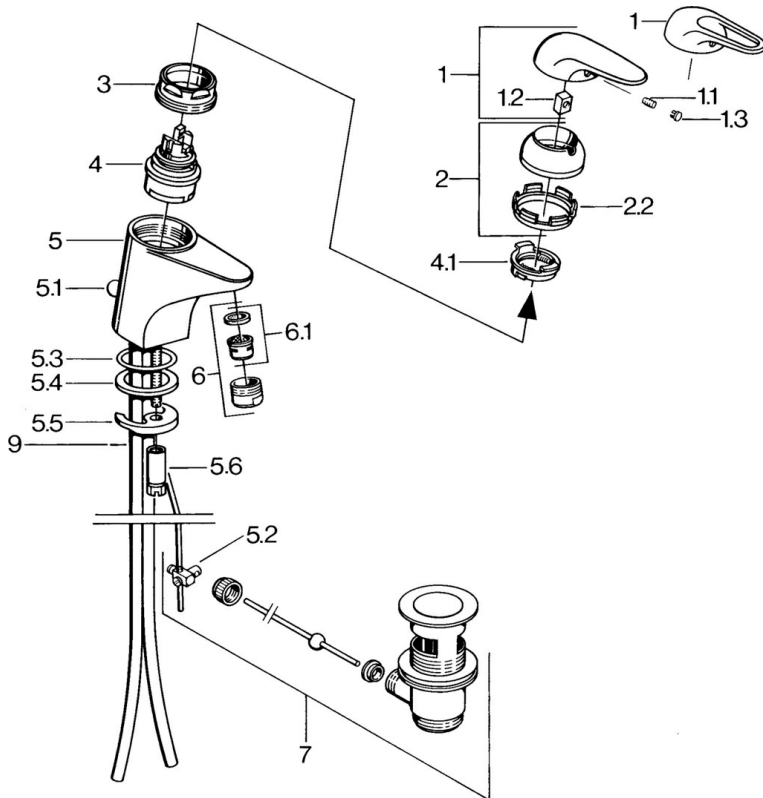

EAN: 4015474655997
static.hansa.com/0701210182

- Washbasin
- Single-lever
- Deck mounted
- White

Technical data

Technical properties

Hot water supply	max. +80°C
Working pressure	0.5-10 bar
Material	Brass

Spare parts

SP07012100

	Name	Code
2	Covering cap	59906563
2.2	Fixing sleeve	59906695
3	Eye screw, M50x1, SW45	59904775
4	Cartridge, 4.8 Eco-Top	59911431
4	Cartridge, 4.8 eco	59904601
4.1	Hot water limiter	59904759
5.1	Pop-up operating rod	59906423
5.2	Swivel joint	59904624
5.3	O-ring, 42x3.5	59904764
5.4	Gasket, 48x33.5x2	59902283
5.5	Fixing plate	59904765
5.6	Screw, M8x1, SW13	59904766
5.7	Fixing set	59910749
6	Aerator, M24x1 A White Discontinued	59905419
6	Aerator, M24x1 STD HC A	59902366
6.1	Aerator, M22/24 A	59902081
7	Pop-up waste	59904620
7.1	Cartridge, 4.8 Eco-Top	59911431
9	Pipe Discontinued	59911064