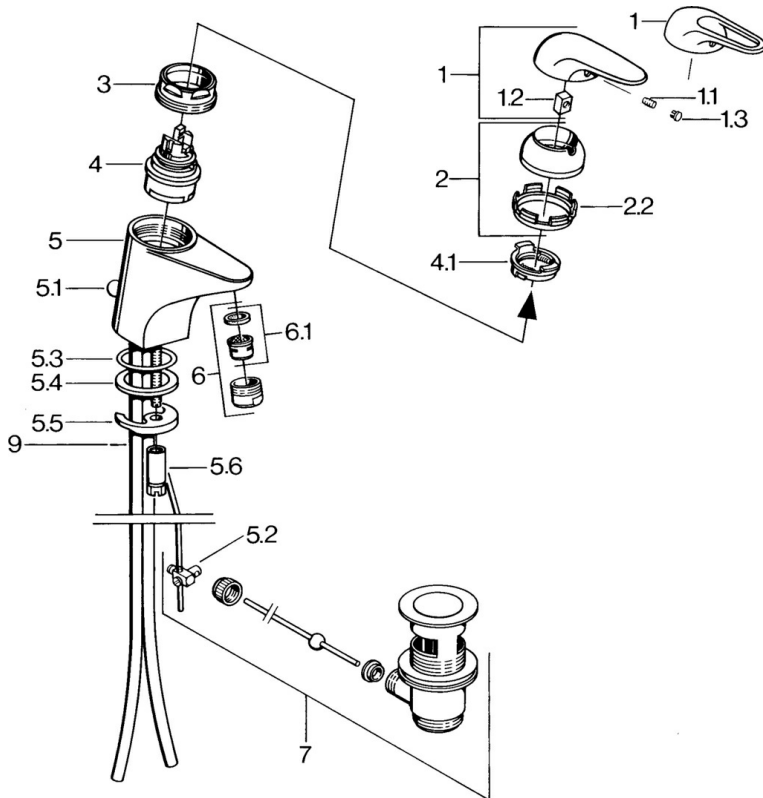

EAN: 4015474655980
static.hansa.com/07012101

- Washbasin
- Single-lever
- Deck mounted
- Chrome

Technical data

Technical properties

Hot water supply	max. +80°C
Working pressure	0.5-10 bar
Material	Brass

Spare parts

SP07012100

Name	Code	
2	Covering cap	59906563
2.2	Fixing sleeve	59906695
3	Eye screw, M50x1, SW45	59904775
4	Cartridge, 4.8 Eco-Top	59911431
4	Cartridge, 4.8 eco	59904601
4.1	Hot water limiter	59904759
5.1	Pop-up operating rod	59906423
5.2	Swivel joint	59904624
5.3	O-ring, 42x3.5	59904764
5.4	Gasket, 48x33.5x2	59902283
5.5	Fixing plate	59904765
5.6	Screw, M8x1, SW13	59904766
5.7	Fixing set	59910749
6	Aerator, M24x1 A White Discontinued	59905419
6	Aerator, M24x1 STD HC A	59902366
6.1	Aerator, M22/24 A	59902081
7	Pop-up waste	59904620
7.1	Cartridge, 4.8 Eco-Top	59911431
9	Pipe Discontinued	59911064