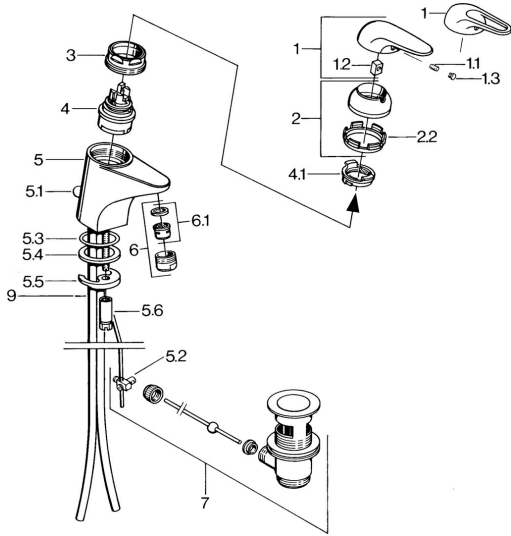

EAN: 4015474655980
static.hansa.com/07012101

- Washbasin
- Single-lever
- Deck mounted
- Chrome

Technical data

Technical properties

Hot water supply	max. +80°C
Working pressure	0.5-10 bar
Material	Brass

Spare parts

SP07012100

Name	Code	
2	Covering cap	59906563
2.2	Fixing sleeve	59906695
3	Eye screw, M50x1, SW45	59904775
4	Cartridge, 4.8 Eco-Top	59911431
4	Cartridge, 4.8 eco	59904601
4.1	Hot water limiter	59904759
5.1	Pop-up operating rod	59906423
5.2	Swivel joint	59904624
5.3	O-ring, 42x3.5	59904764
5.4	Gasket, 48x33.5x2	59902283
5.5	Fixing plate	59904765
5.6	Screw, M8x1, SW13	59904766
5.7	Fixing set	59910749
6	Aerator, M24x1 A White Discontinued	59905419
6	Aerator, M24x1 STD HC A	59902366
6.1	Aerator, M22/24 A	59902081
7	Pop-up waste	59904620
7.1	Cartridge, 4.8 Eco-Top	59911431
9	Pipe Discontinued	59911064