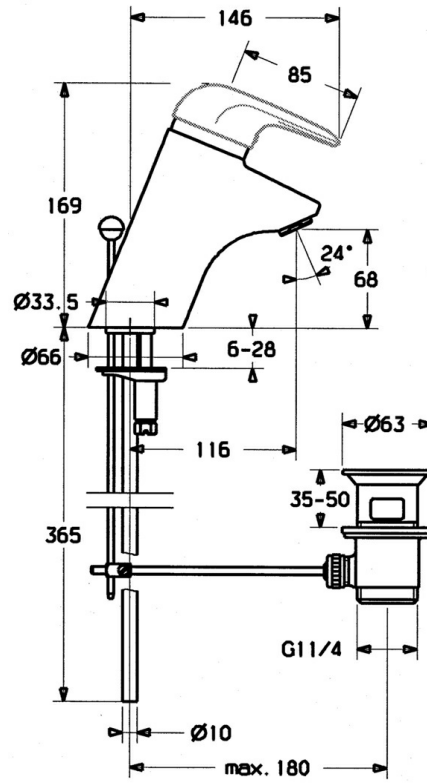

EAN: 4015474656611
static.hansa.com/0701210084

- Washbasin
- Single-lever
- Deck mounted
- Black
- Fixed spout
- Without operation lever

Technical data

Technical properties

Hot water supply	max. +80°C
Working pressure	0.5-10 bar
Material	Brass

Spare parts

SP07012100

Name	Code	
2	Covering cap	59906563
2.2	Fixing sleeve	59906695
3	Eye screw, M50x1, SW45	59904775
4	Cartridge, 4.8 Eco-Top	59911431
4	Cartridge, 4.8 eco	59904601
4.1	Hot water limiter	59904759
5.1	Pop-up operating rod	59906423
5.2	Swivel joint	59904624
5.3	O-ring, 42x3.5	59904764
5.4	Gasket, 48x33.5x2	59902283
5.5	Fixing plate	59904765
5.6	Screw, M8x1, SW13	59904766
5.7	Fixing set	59910749
6	Aerator, M24x1 A White Discontinued	59905419
6	Aerator, M24x1 STD HC A	59902366
6.1	Aerator, M22/24 A	59902081
7	Pop-up waste	59904620
7.1	Cartridge, 4.8 Eco-Top	59911431
9	Pipe Discontinued	59911064