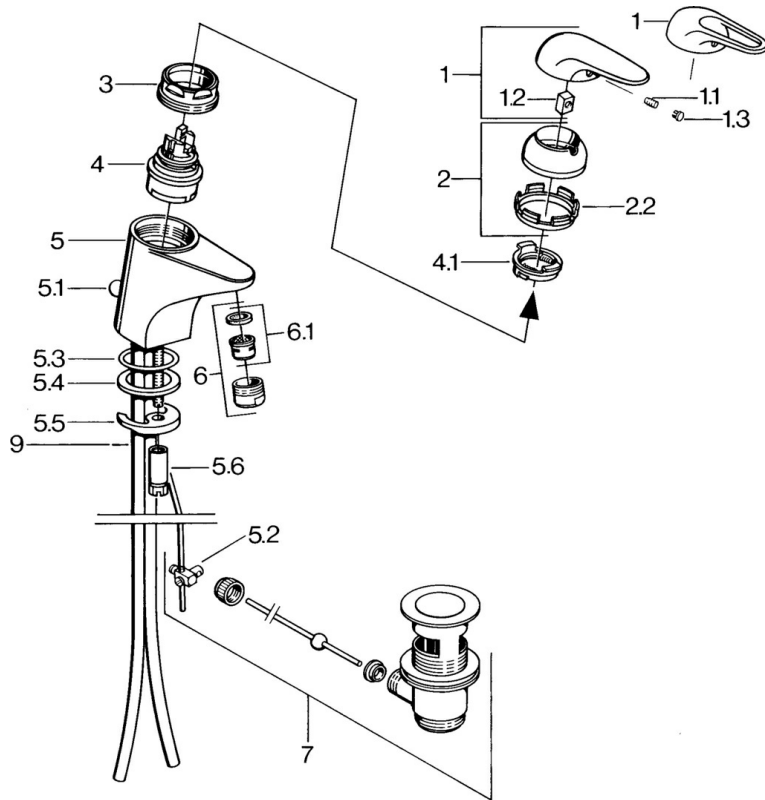

EAN: 4015474656611
static.hansa.com/0701210084

- Washbasin
- Single-lever
- Deck mounted
- Black
- Fixed spout
- Without operation lever

Technical data

Technical properties

Hot water supply	max. +80°C
Working pressure	0.5-10 bar
Material	Brass

Spare parts

SP07012100

Name	Code	
2	Covering cap	59906563
2.2	Fixing sleeve	59906695
3	Eye screw, M50x1, SW45	59904775
4	Cartridge, 4.8 Eco-Top	59911431
4	Cartridge, 4.8 eco	59904601
4.1	Hot water limiter	59904759
5.1	Pop-up operating rod	59906423
5.2	Swivel joint	59904624
5.3	O-ring, 42x3.5	59904764
5.4	Gasket, 48x33.5x2	59902283
5.5	Fixing plate	59904765
5.6	Screw, M8x1, SW13	59904766
5.7	Fixing set	59910749
6	Aerator, M24x1 A White Discontinued	59905419
6	Aerator, M24x1 STD HC A	59902366
6.1	Aerator, M22/24 A	59902081
7	Pop-up waste	59904620
7.1	Cartridge, 4.8 Eco-Top	59911431
9	Pipe Discontinued	59911064