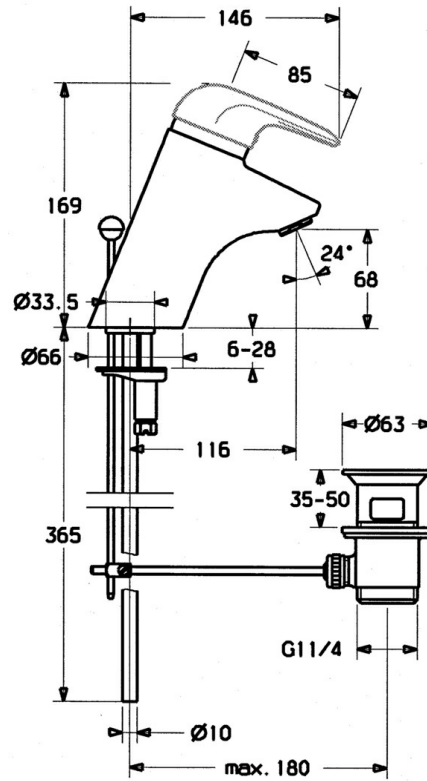

EAN: 4015474656598
static.hansa.com/0701210083

- Washbasin
- Single-lever
- Deck mounted
- Red
- Fixed spout
- Without operation lever

Technical data

Technical properties

Hot water supply	max. +80°C
Working pressure	0.5-10 bar
Material	Brass

Spare parts

SP07012100

Name	Code	
2	Covering cap	59906563
2.2	Fixing sleeve	59906695
3	Eye screw, M50x1, SW45	59904775
4	Cartridge, 4.8 Eco-Top	59911431
4	Cartridge, 4.8 eco	59904601
4.1	Hot water limiter	59904759
5.1	Pop-up operating rod	59906423
5.2	Swivel joint	59904624
5.3	O-ring, 42x3.5	59904764
5.4	Gasket, 48x33.5x2	59902283
5.5	Fixing plate	59904765
5.6	Screw, M8x1, SW13	59904766
5.7	Fixing set	59910749
6	Aerator, M24x1 A White Discontinued	59905419
6	Aerator, M24x1 STD HC A	59902366
6.1	Aerator, M22/24 A	59902081
7	Pop-up waste	59904620
7.1	Cartridge, 4.8 Eco-Top	59911431
9	Pipe Discontinued	59911064