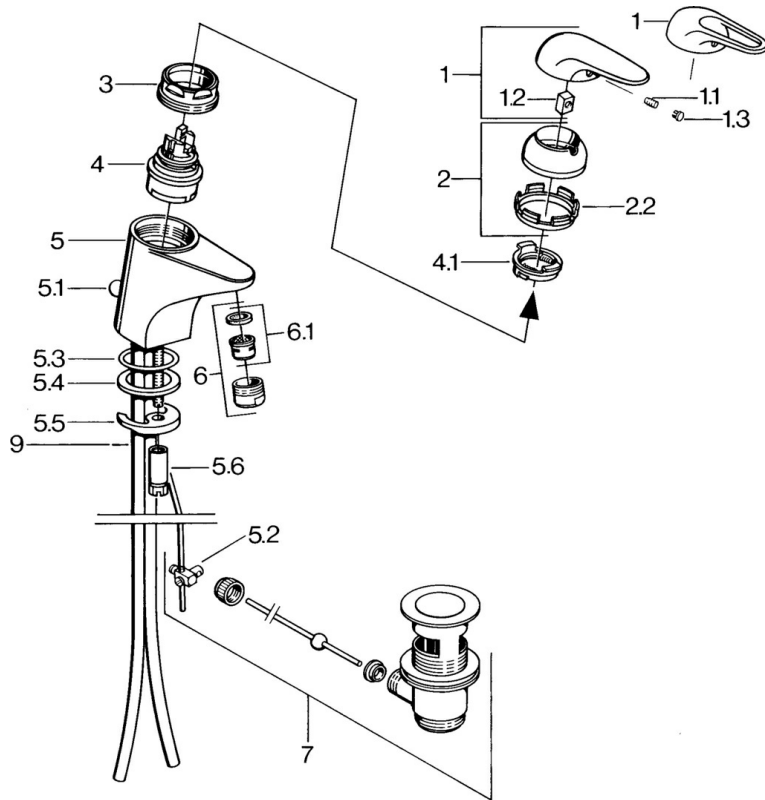

EAN: 4015474656598
static.hansa.com/0701210083

- Washbasin
- Single-lever
- Deck mounted
- Red
- Fixed spout
- Without operation lever

Technical data

Technical properties

Hot water supply	max. +80°C
Working pressure	0.5-10 bar
Material	Brass

Spare parts

SP07012100

Name	Code	
2	Covering cap	59906563
2.2	Fixing sleeve	59906695
3	Eye screw, M50x1, SW45	59904775
4	Cartridge, 4.8 Eco-Top	59911431
4	Cartridge, 4.8 eco	59904601
4.1	Hot water limiter	59904759
5.1	Pop-up operating rod	59906423
5.2	Swivel joint	59904624
5.3	O-ring, 42x3.5	59904764
5.4	Gasket, 48x33.5x2	59902283
5.5	Fixing plate	59904765
5.6	Screw, M8x1, SW13	59904766
5.7	Fixing set	59910749
6	Aerator, M24x1 A White Discontinued	59905419
6	Aerator, M24x1 STD HC A	59902366
6.1	Aerator, M22/24 A	59902081
7	Pop-up waste	59904620
7.1	Cartridge, 4.8 Eco-Top	59911431
9	Pipe Discontinued	59911064