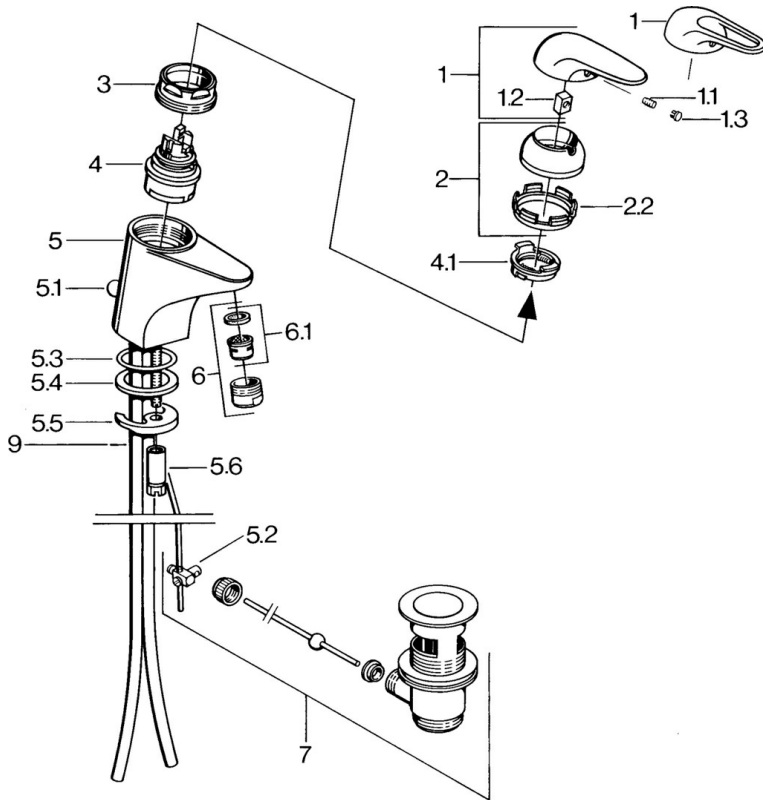

EAN: 4015474656604
static.hansa.com/0701210082

- Washbasin
- Single-lever
- Deck mounted
- White
- Fixed spout
- Without operation lever

Technical data

Technical properties

Hot water supply	max. +80°C
Working pressure	0.5-10 bar
Material	Brass

Spare parts

SP07012100

Name	Code	
2	Covering cap	59906563
2.2	Fixing sleeve	59906695
3	Eye screw, M50x1, SW45	59904775
4	Cartridge, 4.8 Eco-Top	59911431
4	Cartridge, 4.8 eco	59904601
4.1	Hot water limiter	59904759
5.1	Pop-up operating rod	59906423
5.2	Swivel joint	59904624
5.3	O-ring, 42x3.5	59904764
5.4	Gasket, 48x33.5x2	59902283
5.5	Fixing plate	59904765
5.6	Screw, M8x1, SW13	59904766
5.7	Fixing set	59910749
6	Aerator, M24x1 A White Discontinued	59905419
6	Aerator, M24x1 STD HC A	59902366
6.1	Aerator, M22/24 A	59902081
7	Pop-up waste	59904620
7.1	Cartridge, 4.8 Eco-Top	59911431
9	Pipe Discontinued	59911064