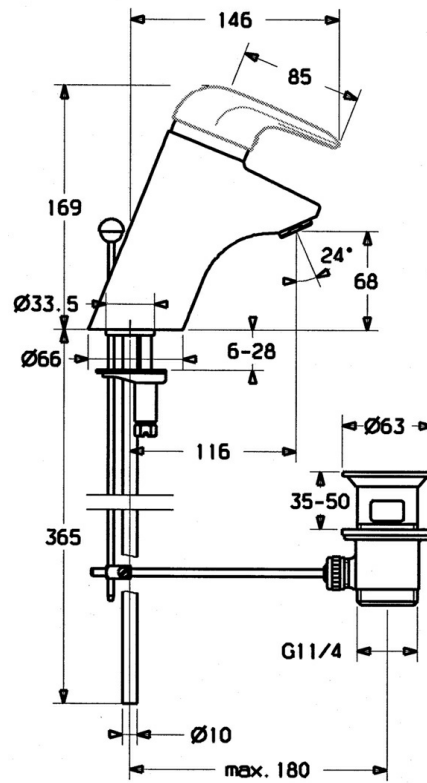

EAN: 4015474656604
static.hansa.com/0701210082

- Washbasin
- Single-lever
- Deck mounted
- White
- Fixed spout
- Without operation lever

Technical data

Technical properties

Hot water supply	max. +80°C
Working pressure	0.5-10 bar
Material	Brass

Spare parts

SP07012100

Name	Code	
2	Covering cap	59906563
2.2	Fixing sleeve	59906695
3	Eye screw, M50x1, SW45	59904775
4	Cartridge, 4.8 Eco-Top	59911431
4	Cartridge, 4.8 eco	59904601
4.1	Hot water limiter	59904759
5.1	Pop-up operating rod	59906423
5.2	Swivel joint	59904624
5.3	O-ring, 42x3.5	59904764
5.4	Gasket, 48x33.5x2	59902283
5.5	Fixing plate	59904765
5.6	Screw, M8x1, SW13	59904766
5.7	Fixing set	59910749
6	Aerator, M24x1 A White Discontinued	59905419
6	Aerator, M24x1 STD HC A	59902366
6.1	Aerator, M22/24 A	59902081
7	Pop-up waste	59904620
7.1	Cartridge, 4.8 Eco-Top	59911431
9	Pipe Discontinued	59911064