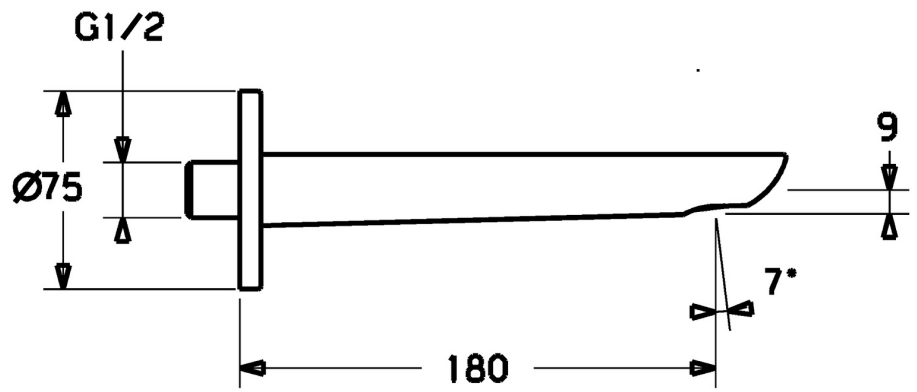

EAN: 4015474250031  
[static.hansa.com/06822102](http://static.hansa.com/06822102)

- Bathtub & Shower
- Accessories
- Wall mounted
- Chrome
- Fixed spout, Casted construction
- Hidden aerator, Standard aerator
- Inner body made of DZR brass
- Square rosette, Round rosette

## Technical data

### Technical properties

DN-size (nominal dimension)	<b>DN15</b>
Hot water supply	<b>max. +80°C</b>
Connection size	<b>G1/2</b>
Diameter	<b>75 mm</b>
Projection	<b>180 mm</b>
Material	<b>Brass</b>

### SP06822102

	Name	Code
2	Aerator, M24x1 C	59913131
2.1	Key for aerator, M24x1	59913134
3	Thread nipple	59913658
4	Cover flange, d 75 mm	59913246
4.1	O-ring, d 26x2	59913423
4.2	Screw, M5x6, SW2.5	59912617
N.I.	Cover plate, 75x75 mm	59913326