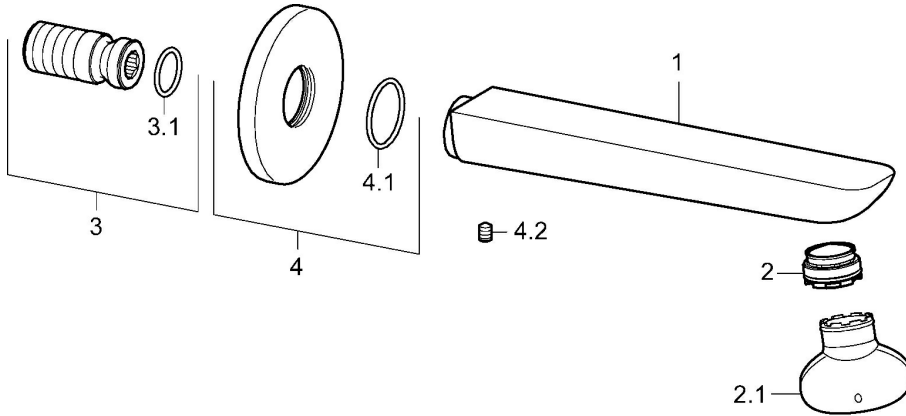

EAN: 4015474250031  
[static.hansa.com/06822102](http://static.hansa.com/06822102)

- Bathtub & Shower
- Accessories
- Wall mounted
- Chrome
- Fixed spout, Casted construction
- Hidden aerator, Standard aerator
- Inner body made of DZR brass
- Square rosette, Round rosette

### Technical properties

DN-size (nominal dimension)	<b>DN15</b>
Hot water supply	<b>max. +80°C</b>
Connection size	<b>G1/2</b>
Diameter	<b>75 mm</b>
Projection	<b>180 mm</b>
Material	<b>Brass</b>

### SP06822102

	Name	Code
2	Aerator, M24x1 C	59913131
2.1	Key for aerator, M24x1	59913134
3	Thread nipple	59913658
4	Cover flange, d 75 mm	59913246
4.1	O-ring, d 26x2	59913423
4.2	Screw, M5x6, SW2.5	59912617
N.I.	Cover plate, 75x75 mm	59913326