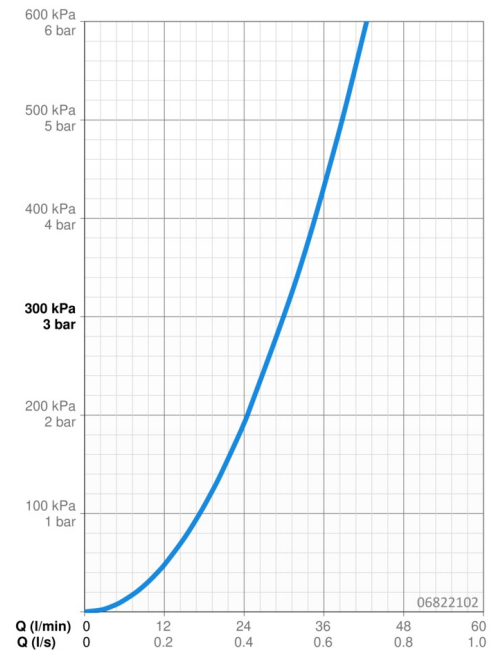

EAN: 4015474250031  
[static.hansa.com/06822102](http://static.hansa.com/06822102)

- Bathtub & Shower
- Accessories
- Wall mounted
- Chrome
- Fixed spout, Casted construction
- Hidden aerator, Standard aerator
- Inner body made of DZR brass
- Square rosette, Round rosette

### Flow properties

Flow-rate at 3 bar **30.0 l/min**

### Technical properties

DN-size (nominal dimension)	<b>DN15</b>
Hot water supply	<b>max. +80°C</b>
Connection size	<b>G1/2</b>
Diameter	<b>75 mm</b>
Projection	<b>180 mm</b>
Material	<b>Brass</b>