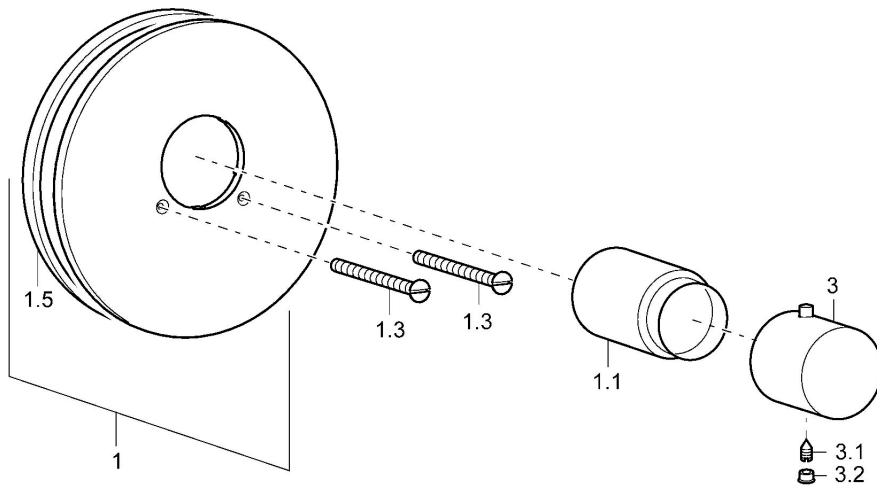

EAN: 4015474249721
static.hansa.com/06659105

- Bathtub & Shower
- Trim Kit, Thermostatic
- Concealed wall mounting
- Chrome
- Temperature control handle
- Safety stop against scalding at 38°C
- Thermostatic cartridge for automatic temperature control
- Round rosette, Sleeve, Cover plate fixed with screws
- Without flow control, Without diverter

Technical data

Technical properties

DN-size (nominal dimension)	DN20
Hot water supply	max. +80°C
Working pressure	1-10 bar

Regulations

EN standard	EN 1111
Noise class	II (ISO 3822)

Approvals and Declarations

Declaration of conformity	DoC
---------------------------	-----

Spare parts

SP06659105

	Name	Code
1	Cover plate, d 188 mm	59912124
1.1	Covering cap Discontinued	59912540
1.3	Screw, M5x65	59904847
3	Temperature control handle, (2011-)	59913497
3.1	Screw, M6x9.5	59901609
3.2	Cover plug	59911840
N.I.	Raising kit, 35 mm	59912459