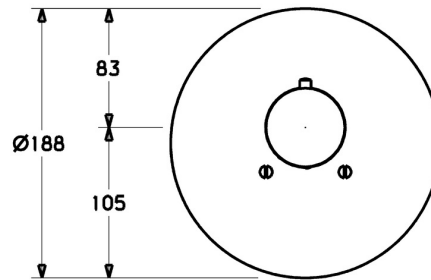

EAN: 4015474249721
static.hansa.com/06659105

- Bathtub & Shower
- Trim Kit, Thermostatic
- Concealed wall mounting
- Chrome
- Temperature control handle
- Safety stop against scalding at 38°C
- Thermostatic cartridge for automatic temperature control
- Round rosette, Sleeve, Cover plate fixed with screws
- Without flow control, Without diverter

Technical data

Technical properties

DN-size (nominal dimension)	DN20
Hot water supply	max. +80°C
Working pressure	1-10 bar

Regulations

EN standard	EN 1111
Noise class	II (ISO 3822)

Approvals and Declarations

Declaration of conformity	DoC
---------------------------	-----

Spare parts

SP06659105

	Name	Code
1	Cover plate, d 188 mm	59912124
1.1	Covering cap Discontinued	59912540
1.3	Screw, M5x65	59904847
3	Temperature control handle, (2011-)	59913497
3.1	Screw, M6x9.5	59901609
3.2	Cover plug	59911840
N.I.	Raising kit, 35 mm	59912459