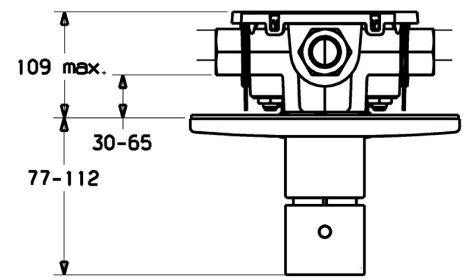

EAN: 4015474249721
static.hansa.com/06659105

- Bathtub & Shower
- Trim Kit, Thermostatic
- Concealed wall mounting
- Chrome
- Temperature control handle
- Safety stop against scalding at 38°C
- Thermostatic cartridge for automatic temperature control
- Round rosette, Sleeve, Cover plate fixed with screws
- Without flow control, Without diverter

Technical data

Technical properties

DN-size (nominal dimension)	DN20
Hot water supply	max. +80°C
Working pressure	1-10 bar

Regulations

EN standard	EN 1111
Noise class	II (ISO 3822)

Approvals and Declarations

Declaration of conformity	DoC
---------------------------	-----

Spare parts

SP06659105

	Name	Code
1	Cover plate, d 188 mm	59912124
1.1	Covering cap Discontinued	59912540
1.3	Screw, M5x65	59904847
3	Temperature control handle, (2011-)	59913497
3.1	Screw, M6x9.5	59901609
3.2	Cover plug	59911840
N.I.	Raising kit, 35 mm	59912459