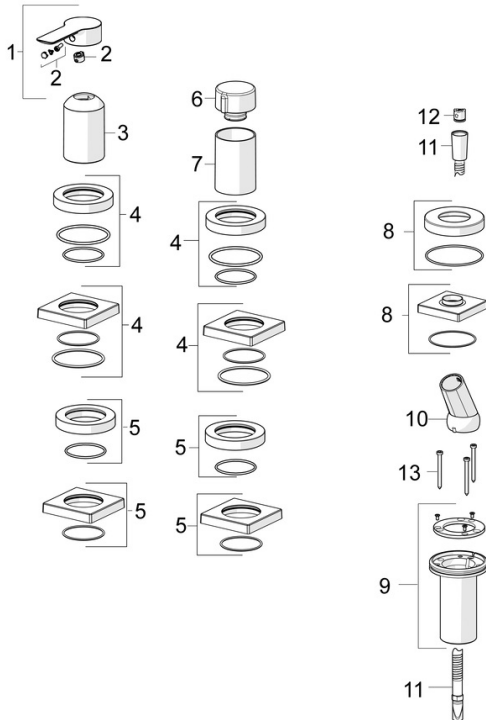

EAN: 4057304014598  
[static.hansa.com/06439493](https://static.hansa.com/06439493)

- Bath tub & Shower
- Trim Kit, Single-lever
- Rim mounted
- Chrome
- Single operating lever/handle, Hot/Cold symbols
- Hand shower, Shower hose (1750 mm)
- Intense - invigorating water stream
- $\varnothing$  40 mm ceramic cartridge for flow and temperature control, Non-return valve(s), Litter filter(s)
- Anti-twist hose connector
- Square rosette
- 1 spray function

### Technical properties

Hot water supply **max. +80°C**  
 Working pressure **0.5-10 bar**  
 Backflow prevention (EN1717) **EB**  
 Material **Brass**

### Regulations

EN standard **EN 817, EN 1112, EN 1113**

### SP06439473

	Name	Code
01	Lever	1004277V
02	Symbol plug	59914573
03	Cover sleeve	59914572
04	Cover plate, d 72 mm, for Compact	59914667
04	Cover flange, 75x75 mm	59914213
05	Cover plate, d 72 mm	59914668
05	Cover flange, 75x75 mm	59914214
06	Flow control handle	59914669
07	Cover sleeve	59914671
08	Cover flange, 75x75 mm	1003885V
08	Cover plate, d 72 mm	59914672
09	Passing-through bushing	59914673
10	Holder	59912282
11	Shower hose, L=1750, G1/2-M12x1	59912281
12	Non-return valve	59905714
13	Screw, M4x45	59912291