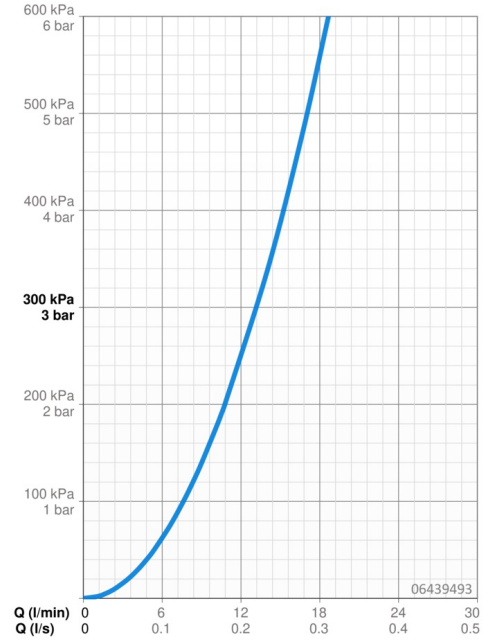

Technical data

Flow properties

Flow-rate at 3 bar **13.2 l/min**

Technical properties

Hot water supply **max. +80°C**
Working pressure **0.5-10 bar**
Backflow prevention (EN1717) **EB**
Material **Brass**

Regulations

EN standard **EN 817, EN 1112, EN 1113**

Approvals and Declarations

Declaration of conformity **DoC**
EPD **S-P-07752**