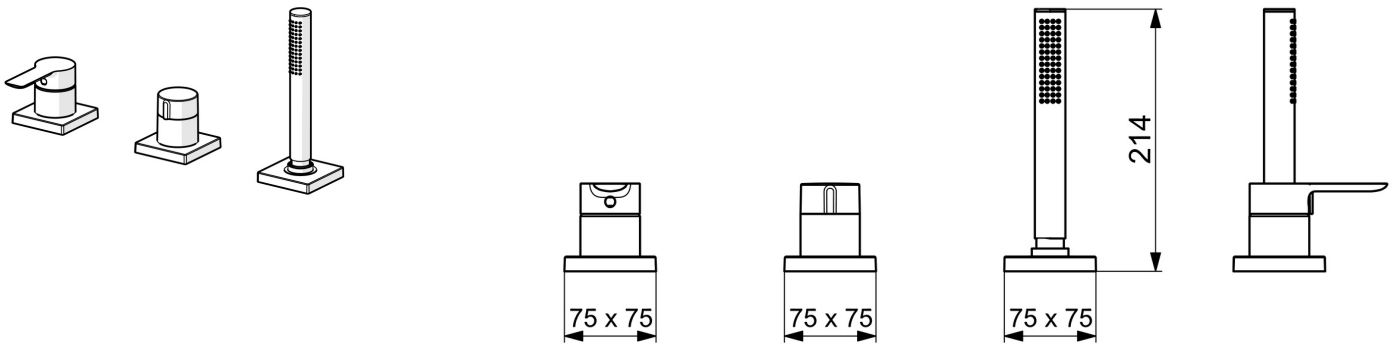

EAN: 4057304014598  
[static.hansa.com/06439493](https://static.hansa.com/06439493)

- Bath tub & Shower
- Trim Kit, Single-lever
- Rim mounted
- Chrome
- Single operating lever/handle, Hot/Cold symbols
- Hand shower, Shower hose (1750 mm)
- Intense - invigorating water stream
- $\varnothing$  40 mm ceramic cartridge for flow and temperature control, Non-return valve(s), Litter filter(s)
- Anti-twist hose connector
- Square rosette
- 1 spray function

## Technical data