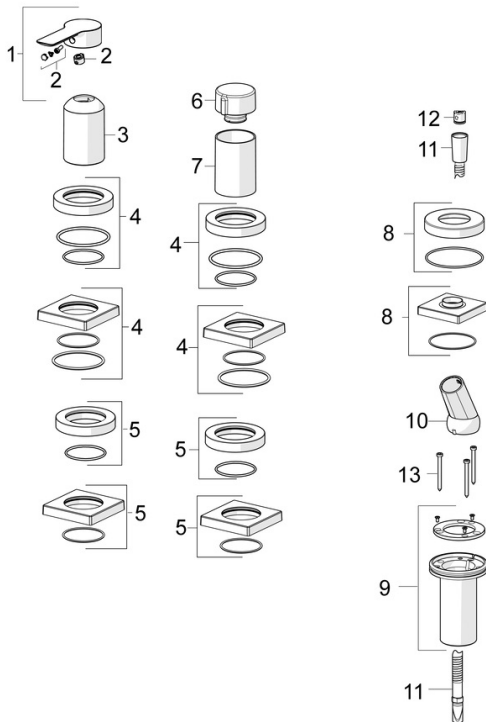

EAN: 4057304014604  
[static.hansa.com/06439473](https://static.hansa.com/06439473)

- Bathtub & Shower
- Trim Kit, Single-lever
- Rim mounted
- Chrome
- Single operating lever/handle, Hot/Cold symbols
- Hand shower, Shower hose (1750 mm), Anti limescale technology (easy to clean)
- Sensitive – Gentle water stream
- ø 40 mm ceramic cartridge for flow and temperature control, Non-return valve(s), Litter filter(s)
- Anti-twist hose connector
- Round rosette
- 1 spray function

### Technical properties

Hot water supply **max. +80°C**  
 Working pressure **0.5-10 bar**  
 Backflow prevention (EN1717) **EB**  
 Material **Brass**

### Regulations

EN standard **EN 817, EN 1112, EN 1113**

### SP06439473

	Name	Code
01	Lever	1004277V
02	Symbol plug	59914573
03	Cover sleeve	59914572
04	Cover plate, d 72 mm, for Compact	59914667
04	Cover flange, 75x75 mm	59914213
05	Cover plate, d 72 mm	59914668
05	Cover flange, 75x75 mm	59914214
06	Flow control handle	59914669
07	Cover sleeve	59914671
08	Cover flange, 75x75 mm	1003885V
08	Cover plate, d 72 mm	59914672
09	Passing-through bushing	59914673
10	Holder	59912282
11	Shower hose, L=1750, G1/2-M12x1	59912281
12	Non-return valve	59905714
13	Screw, M4x45	59912291