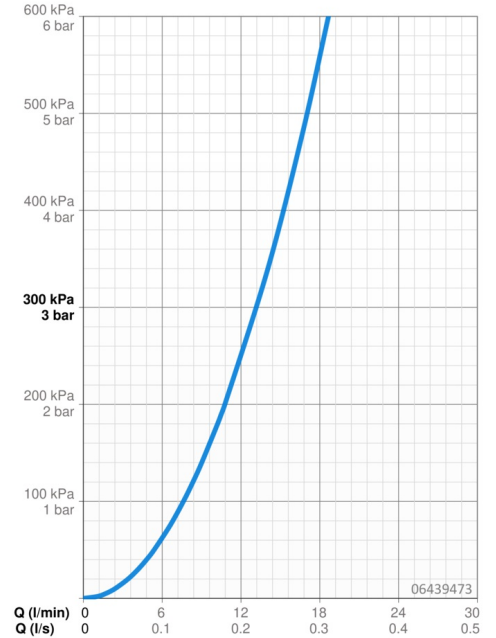

Technical data

Flow properties

Flow-rate at 3 bar **13.2 l/min**

Technical properties

Hot water supply **max. +80°C**
Working pressure **0.5-10 bar**
Backflow prevention (EN1717) **EB**
Material **Brass**

Regulations

EN standard **EN 817, EN 1112, EN 1113**

Approvals and Declarations

Declaration of conformity **DoC**
EPD **S-P-07752**