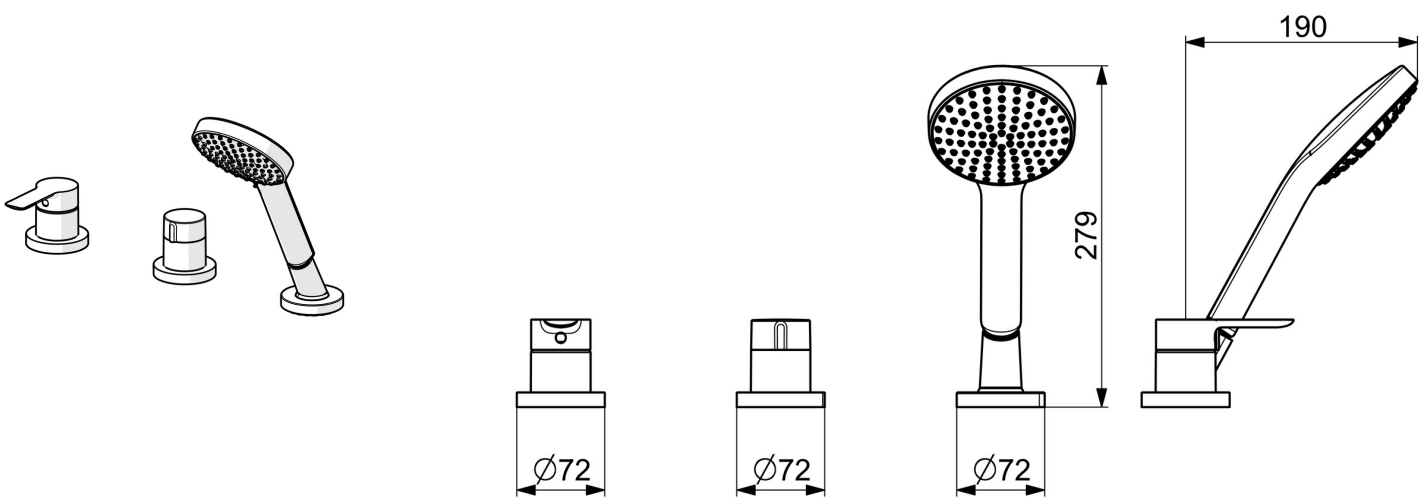

EAN: 4057304014604  
[static.hansa.com/06439473](https://static.hansa.com/06439473)

- Bathtub & Shower
- Trim Kit, Single-lever
- Rim mounted
- Chrome
- Single operating lever/handle, Hot/Cold symbols
- Hand shower, Shower hose (1750 mm), Anti limescale technology (easy to clean)
- Sensitive – Gentle water stream
- ø 40 mm ceramic cartridge for flow and temperature control, Non-return valve(s), Litter filter(s)
- Anti-twist hose connector
- Round rosette
- 1 spray function

### Technical properties

Hot water supply **max. +80°C**  
 Working pressure **0.5-10 bar**  
 Backflow prevention (EN1717) **EB**  
 Material **Brass**