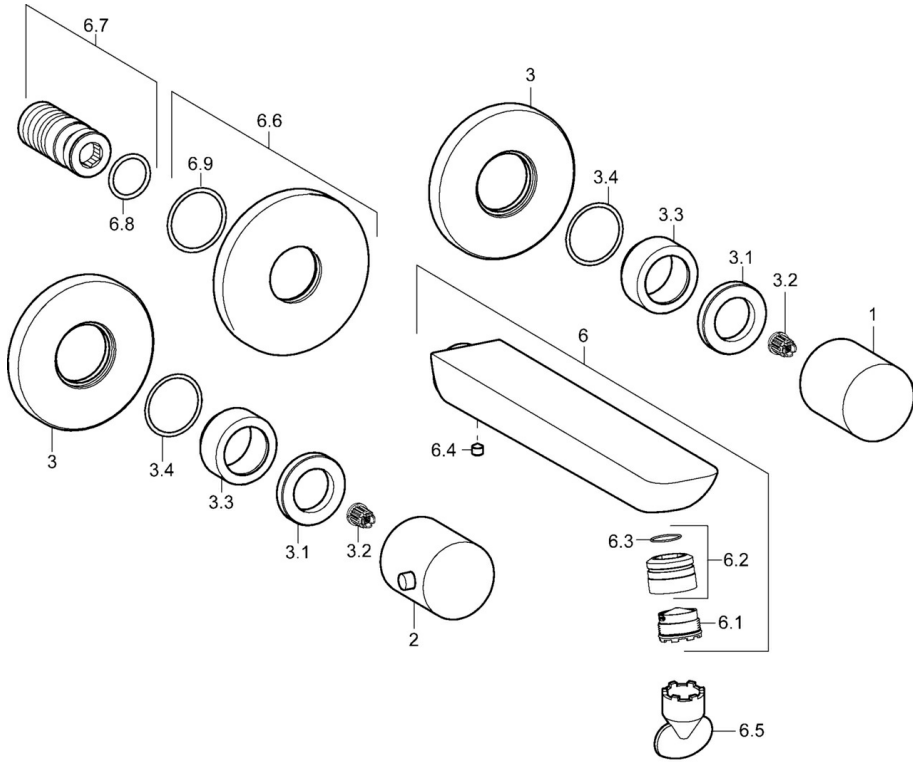

EAN: 4015474250185  
[static.hansa.com/06422103](https://static.hansa.com/06422103)

- Washbasin
- Two-grip, Trim Kit
- Concealed wall mounting
- Chrome
- PCA® - constant flow rate regardless of pressure variations, Hidden aerator
- Two operating levers/handles
- Round rosette

### Technical properties

DN-size (nominal dimension) **DN15**  
 Hot water supply **max. +80°C**  
 Working pressure **0.5-10 bar**  
 Projection **186 mm**  
 Material **Brass**

### SP06422103

	Name	Code
1	Handle, COLD	59913337
2	Handle, HOT	59913336
3	Cover flange, d 75 mm	59913657
3.1	Tightening nut, d35.5xM24x1	59912023
3.2	Adapter White	59910235
3.3	Cover sleeve	59913434
3.4	O-ring, d 27x2	59901532
6	Spout, L=180	59913730
6.1	Aerator, M18.5x1, TJ	59913366
6.2	Fitting ring for aerator	59913654
6.4	Screw, M5x6, SW2.5	59912617
6.5	Key for aerator, M18.5	59913367
6.6	Cover flange, d 75 mm	59913246
6.7	Thread nipple	59913658
6.9	O-ring, d 26x2	59913423
N.I.	Raising kit, 80 mm	59910424