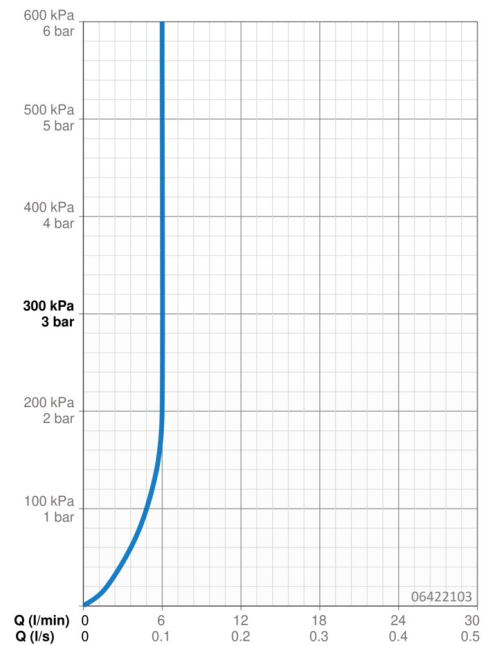

Regulations

EN standard **EN 200**