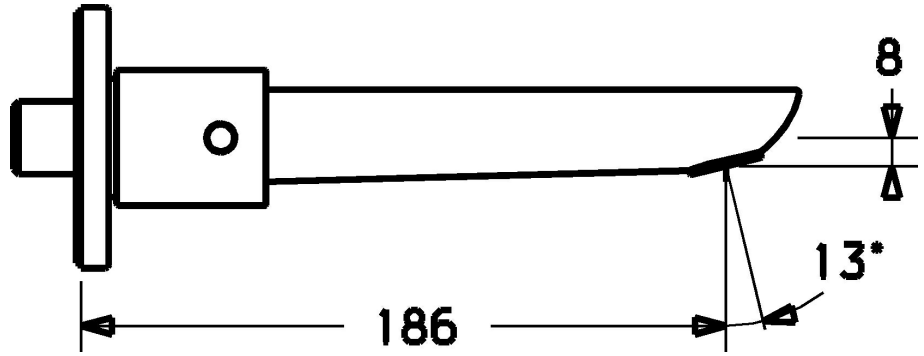

EAN: 4015474250185  
[static.hansa.com/06422103](https://static.hansa.com/06422103)

- Washbasin
- Two-grip, Trim Kit
- Concealed wall mounting
- Chrome
- PCA® - constant flow rate regardless of pressure variations, Hidden aerator
- Two operating levers/handles
- Round rosette

### Technical properties

DN-size (nominal dimension) **DN15**  
 Hot water supply **max. +80°C**  
 Working pressure **0.5-10 bar**  
 Projection **186 mm**  
 Material **Brass**

### SP06422103

	Name	Code
1	Handle, COLD	59913337
2	Handle, HOT	59913336
3	Cover flange, d 75 mm	59913657
3.1	Tightening nut, d35.5xM24x1	59912023
3.2	Adapter White	59910235
3.3	Cover sleeve	59913434
3.4	O-ring, d 27x2	59901532
6	Spout, L=180	59913730
6.1	Aerator, M18.5x1, TJ	59913366
6.2	Fitting ring for aerator	59913654
6.4	Screw, M5x6, SW2.5	59912617
6.5	Key for aerator, M18.5	59913367
6.6	Cover flange, d 75 mm	59913246
6.7	Thread nipple	59913658
6.9	O-ring, d 26x2	59913423
N.I.	Raising kit, 80 mm	59910424