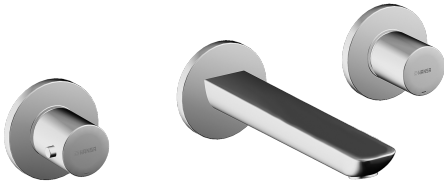

EAN: 4015474250185  
[static.hansa.com/06422103](https://static.hansa.com/06422103)

- Washbasin
- Two-grip, Trim Kit
- Concealed wall mounting
- Chrome
- PCA® - constant flow rate regardless of pressure variations, Hidden aerator
- Two operating levers/handles
- Round rosette