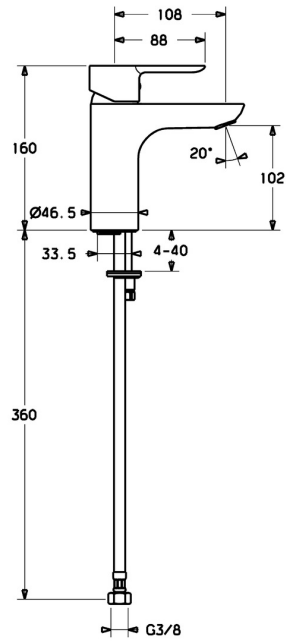

EAN: 4015474248076
static.hansa.com/06082203

- Washbasin
- Single-lever
- Deck mounted
- Chrome
- Fixed spout
- PCA® - constant flow rate regardless of pressure variations, Hidden aerator
- Hot/Cold symbols, Single operating lever/handle
- Limitation option for maximum temperature and flow-rate, Adjustable hot water stop (included, retrofittable)
- ϕ 35 mm ceramic cartridge for flow and temperature control
- Flexible inlet pipes
- Inner body made of DZR brass, Rapid installation system
- Without pop-up waste, Without draw-rod opening

Technical data

Flow properties

Flow-rate at 3 bar (with flow controller) **6.0 l/min**

Technical properties

DN-size (nominal dimension) **DN15**
 Hot water supply **max. +70°C**
 Working pressure **1-10 bar**
 Connection size **G3/8**
 Projection **108 mm**
 Backflow prevention (EN1717) **AA**
 Material **Brass**

SP06092203

	Name	Code
1	Lever	59913650
1.1	Screw, M5x8, SW2.5	59904755
1.3	Symbol plug Grey	59912112
2	Covering cap, 33x3 mm	59912504
2.1	Gasket, 45x35.5x5.4	59913651
3	Tightening nut, M40x1	1003409V
4	Cartridge, 3.5 Eco	59912324
4	Cartridge, 3.5 Classic	59913075
4.1	Temperature adjustment limiter	59912325
4.3	O-ring, d 28.24x2.62 Discontinued	59912590
4.4	O-ring, d 10.10x1.60 Discontinued	59905072
5.1	Pop-up operating rod	59913652
5.2	Swivel joint	59904624
5.3	Bottom seal	59914591
5.5	Fixing plate	59904765
5.6	Screw, M8x1, SW13	59904766
5.7	Fixing set	59910749
5.8	Flexible pipe, L=430, G3/8-M10x1 RH Discontinued	59913213
5.9	Flexible pipe, L=430, G3/8-M10x1	59912515
5.10	O-ring, d 7.65x1.78	59902337
5.11	Gasket, 9.5x14.4x2	59912551
5.12	Fixing screw, M8x1, L=140	59912474
6	Aerator, M18.5x1, TJ	59913366
6.1	Fitting ring for aerator	59913654
6.4	Key for aerator, M18.5	59913367
7	Pop-up waste	59911441
N.I.	Key, SW30/34	59912108