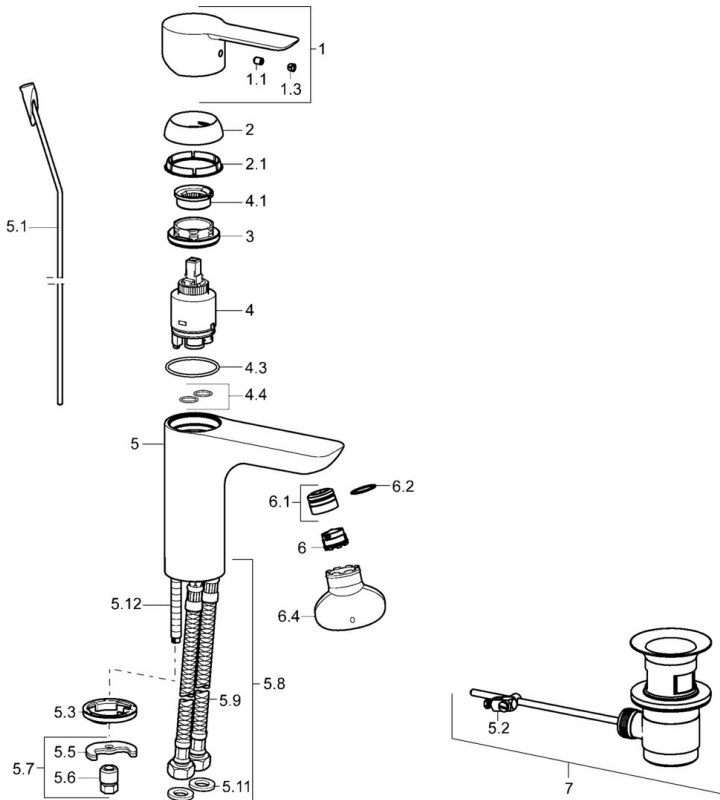

EAN: 4015474248076
static.hansa.com/06082203

- Washbasin
- Single-lever
- Deck mounted
- Chrome
- Fixed spout
- PCA® - constant flow rate regardless of pressure variations, Hidden aerator
- Hot/Cold symbols, Single operating lever/handle
- Limitation option for maximum temperature and flow-rate, Adjustable hot water stop (included, retrofittable)
- ϕ 35 mm ceramic cartridge for flow and temperature control
- Flexible inlet pipes
- Inner body made of DZR brass, Rapid installation system
- Without pop-up waste, Without draw-rod opening

Technical data

Flow properties

Flow-rate at 3 bar (with flow controller) **6.0 l/min**

Technical properties

DN-size (nominal dimension) **DN15**
 Hot water supply **max. +70°C**
 Working pressure **1-10 bar**
 Connection size **G3/8**
 Projection **108 mm**
 Backflow prevention (EN1717) **AA**
 Material **Brass**

SP06092203

	Name	Code
1	Lever	59913650
1.1	Screw, M5x8, SW2.5	59904755
1.3	Symbol plug Grey	59912112
2	Covering cap, 33x3 mm	59912504
2.1	Gasket, 45x35.5x5.4	59913651
3	Tightening nut, M40x1	1003409V
4	Cartridge, 3.5 Eco	59912324
4	Cartridge, 3.5 Classic	59913075
4.1	Temperature adjustment limiter	59912325
4.3	O-ring, d 28.24x2.62 Discontinued	59912590
4.4	O-ring, d 10.10x1.60 Discontinued	59905072
5.1	Pop-up operating rod	59913652
5.2	Swivel joint	59904624
5.3	Bottom seal	59914591
5.5	Fixing plate	59904765
5.6	Screw, M8x1, SW13	59904766
5.7	Fixing set	59910749
5.8	Flexible pipe, L=430, G3/8-M10x1 RH Discontinued	59913213
5.9	Flexible pipe, L=430, G3/8-M10x1	59912515
5.10	O-ring, d 7.65x1.78	59902337
5.11	Gasket, 9.5x14.4x2	59912551
5.12	Fixing screw, M8x1, L=140	59912474
6	Aerator, M18.5x1, TJ	59913366
6.1	Fitting ring for aerator	59913654
6.4	Key for aerator, M18.5	59913367
7	Pop-up waste	59911441
N.I.	Key, SW30/34	59912108