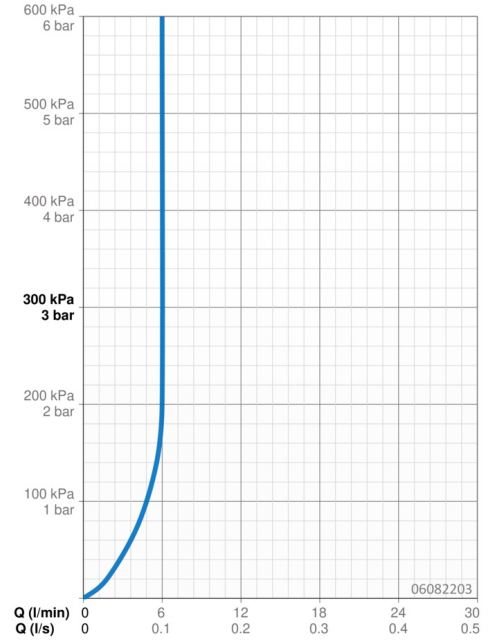

Technical data

Flow properties

Flow-rate at 3 bar (with flow controller) **6.0 l/min**

Technical properties

DN-size (nominal dimension) **DN15**
Hot water supply **max. +70°C**
Working pressure **1-10 bar**
Connection size **G3/8**
Projection **108 mm**
Backflow prevention (EN1717) **AA**
Material **Brass**

Regulations

EN standard **EN 817**
Noise class **I (ISO 3822)**

Approvals and Declarations

DVGW **NW-6506CN0315**
ABP **PA-IX 38219/IO**
Declaration of conformity **DoC**
EPD **S-P-06391**