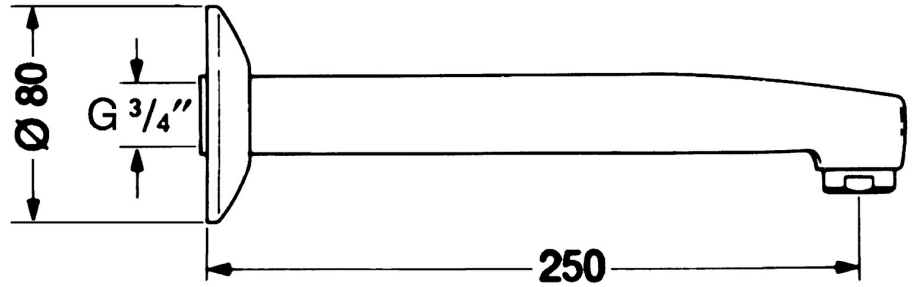

EAN: 4015474541115
static.hansa.com/059921000050

- Accessories
- Wall mounted
- Chrome
- Fixed spout, Casted construction
- Standard aerator
- Flexible length / can be shortened
- Round rosette

Technical data

Technical properties

| | |
|-----------------------------|---------------|
| DN-size (nominal dimension) | DN20 |
| Connection size | G3/4 |
| Projection | 250 mm |
| Material | Brass |

Spare parts

SP059821000050