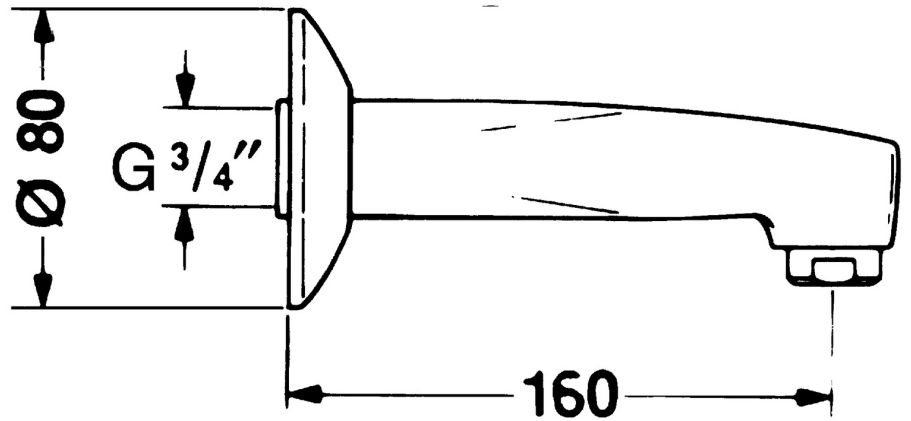

EAN: 4015474520226  
[static.hansa.com/059821000050](http://static.hansa.com/059821000050)

- Bathtub & Shower
- Accessories
- Wall mounted
- Chrome
- Fixed spout, Casted construction
- Standard aerator
- Round rosette

### Technical properties

DN-size (nominal dimension)	<b>DN20</b>
Connection size	<b>G3/4</b>
Projection	<b>160 mm</b>
Material	<b>Brass</b>