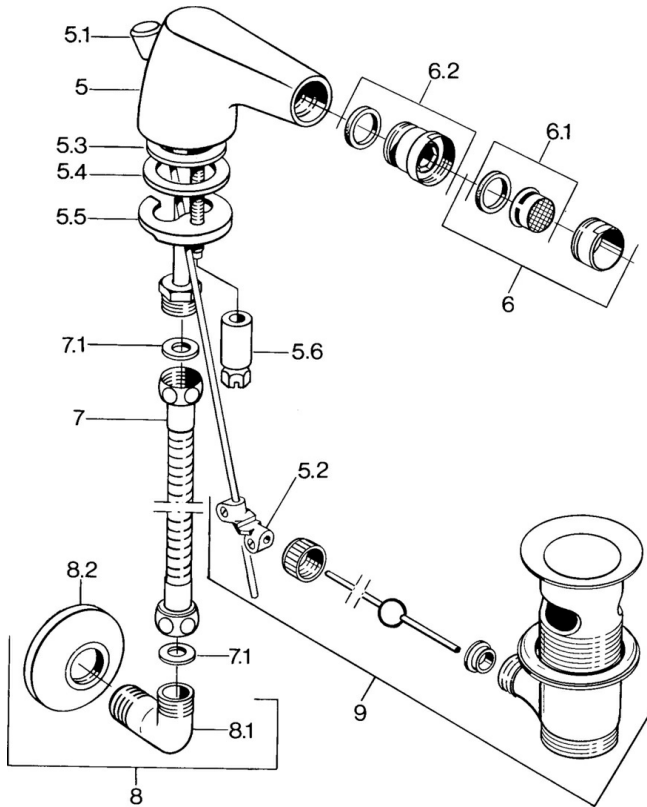

EAN: 4015474583023
static.hansa.com/0584310094

- Accessories
- Edelmessing

Technical data

Spare parts

SP058431000050

| Name | Code |
|--|----------|
| 5.2 Swivel joint | 59904624 |
| 5.3 O-ring, 42x3.5 | 59904764 |
| 5.4 Gasket, 48x33.5x2 | 59902283 |
| 5.5 Fixing plate | 59904765 |
| 5.6 Screw, M8x1, SW13 | 59904766 |
| 6 Aerator, M24x1 STD CC A Edelmessing Discontinued | 59906580 |
| 6 Aerator, M24x1 STD HC A | 59902366 |
| 6 Aerator, M24x1 A White Discontinued | 59905419 |
| 6.1 Aerator, M22/24 A | 59902081 |
| 6.2 Ball joint for bidet faucet, M24x1 | 59904920 |
| 7 Hose, L=400 Discontinued | 59902584 |
| 7.1 Gasket, 18.5x12.2x1.5 | 59902313 |
| 9 Pop-up waste Edelmessing Discontinued | 59906734 |
| 9 Pop-up waste | 59904620 |