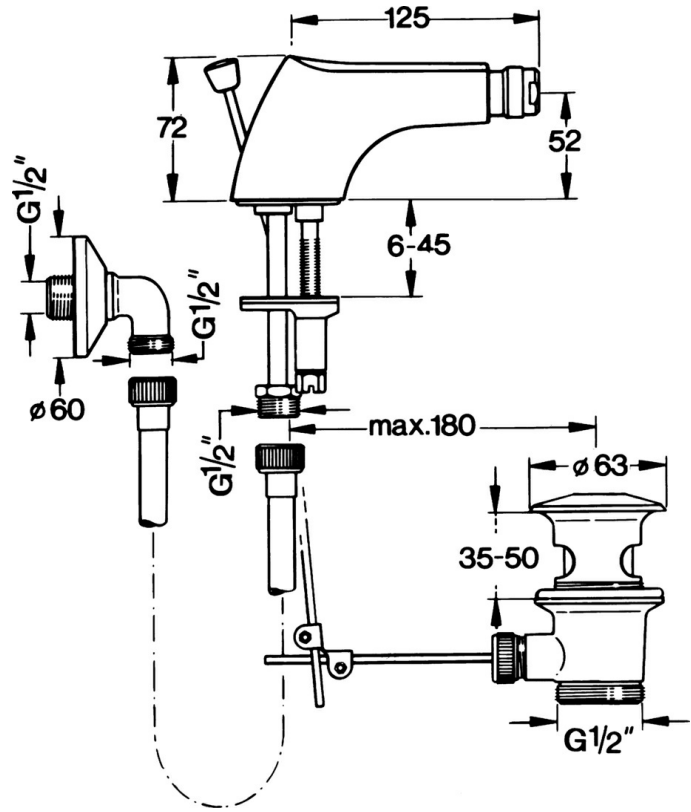

EAN: 4015474583023
static.hansa.com/0584310094

- Accessories
- Edelmessing

Technical data

Spare parts

SP058431000050

| Name | Code |
|--|----------|
| 5.2 Swivel joint | 59904624 |
| 5.3 O-ring, 42x3.5 | 59904764 |
| 5.4 Gasket, 48x33.5x2 | 59902283 |
| 5.5 Fixing plate | 59904765 |
| 5.6 Screw, M8x1, SW13 | 59904766 |
| 6 Aerator, M24x1 STD CC A Edelmessing Discontinued | 59906580 |
| 6 Aerator, M24x1 STD HC A | 59902366 |
| 6 Aerator, M24x1 A White Discontinued | 59905419 |
| 6.1 Aerator, M22/24 A | 59902081 |
| 6.2 Ball joint for bidet faucet, M24x1 | 59904920 |
| 7 Hose, L=400 Discontinued | 59902584 |
| 7.1 Gasket, 18.5x12.2x1.5 | 59902313 |
| 9 Pop-up waste Edelmessing Discontinued | 59906734 |
| 9 Pop-up waste | 59904620 |