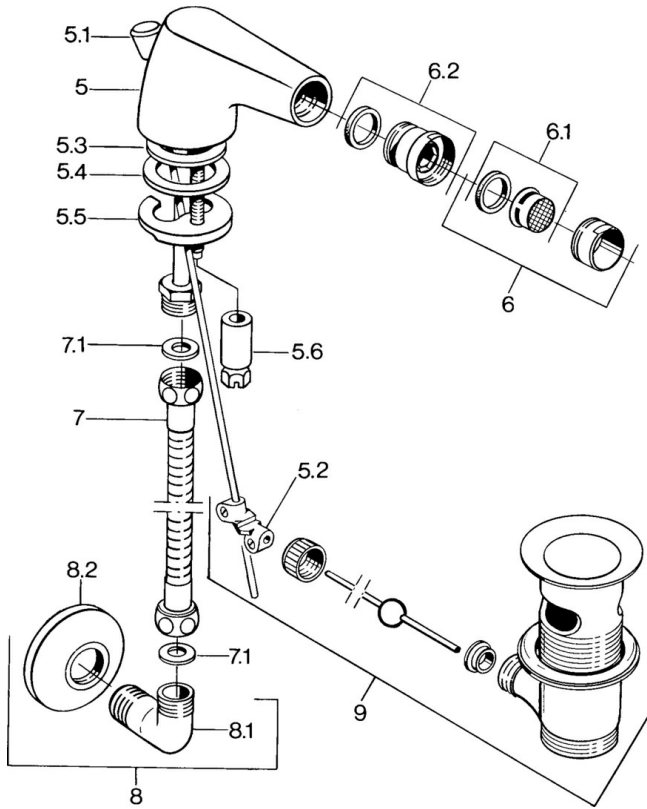

Spare parts

SP058431000050

Name	Code
5.2 Swivel joint	59904624
5.3 O-ring, 42x3.5	59904764
5.4 Gasket, 48x33.5x2	59902283
5.5 Fixing plate	59904765
5.6 Screw, M8x1, SW13	59904766
6 Aerator, M24x1 STD CC A Edelmessing Discontinued	59906580
6 Aerator, M24x1 STD HC A	59902366
6 Aerator, M24x1 A White Discontinued	59905419
6.1 Aerator, M22/24 A	59902081
6.2 Ball joint for bidet faucet, M24x1	59904920
7 Hose, L=400 Discontinued	59902584
7.1 Gasket, 18.5x12.2x1.5	59902313
9 Pop-up waste Edelmessing Discontinued	59906734
9 Pop-up waste	59904620