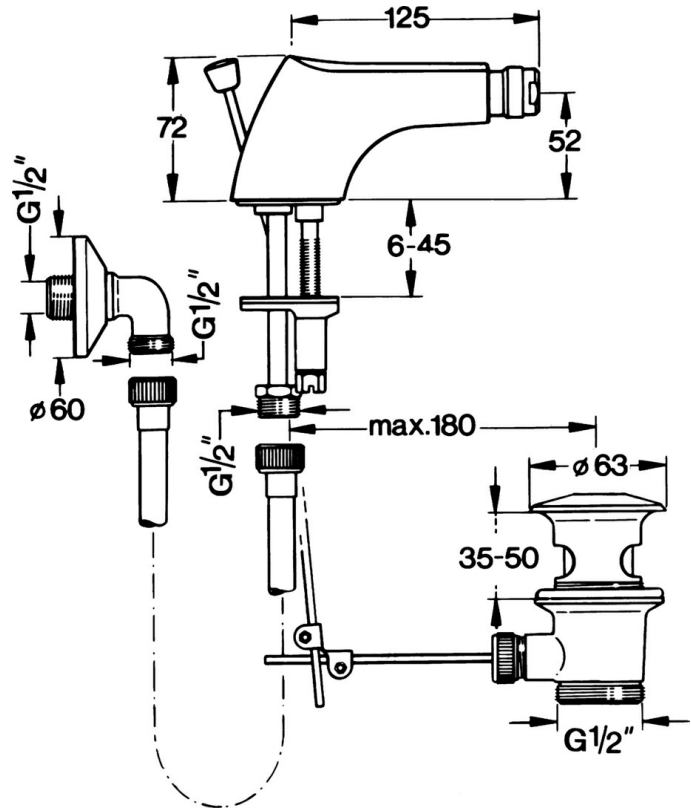

EAN: 4015474573840
static.hansa.com/0584310092

- Accessories

Technical data

Spare parts

SP058431000050

Name	Code
5.2 Swivel joint	59904624
5.3 O-ring, 42x3.5	59904764
5.4 Gasket, 48x33.5x2	59902283
5.5 Fixing plate	59904765
5.6 Screw, M8x1, SW13	59904766
6 Aerator, M24x1 STD CC A Edelmessing Discontinued	59906580
6 Aerator, M24x1 STD HC A	59902366
6 Aerator, M24x1 A White Discontinued	59905419
6.1 Aerator, M22/24 A	59902081
6.2 Ball joint for bidet faucet, M24x1	59904920
7 Hose, L=400 Discontinued	59902584
7.1 Gasket, 18.5x12.2x1.5	59902313
9 Pop-up waste Edelmessing Discontinued	59906734
9 Pop-up waste	59904620