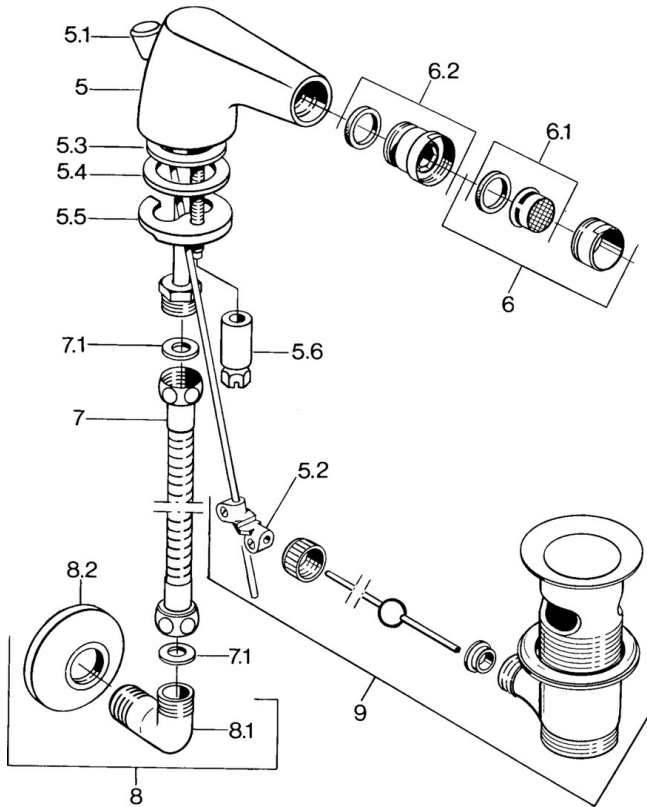

EAN: 4015474573840
static.hansa.com/0584310092

- Accessories

Technical data

Spare parts

SP058431000050

Name	Code
5.2 Swivel joint	59904624
5.3 O-ring, 42x3.5	59904764
5.4 Gasket, 48x33.5x2	59902283
5.5 Fixing plate	59904765
5.6 Screw, M8x1, SW13	59904766
6 Aerator, M24x1 STD CC A Edelmessing Discontinued	59906580
6 Aerator, M24x1 STD HC A	59902366
6 Aerator, M24x1 A White Discontinued	59905419
6.1 Aerator, M22/24 A	59902081
6.2 Ball joint for bidet faucet, M24x1	59904920
7 Hose, L=400 Discontinued	59902584
7.1 Gasket, 18.5x12.2x1.5	59902313
9 Pop-up waste Edelmessing Discontinued	59906734
9 Pop-up waste	59904620