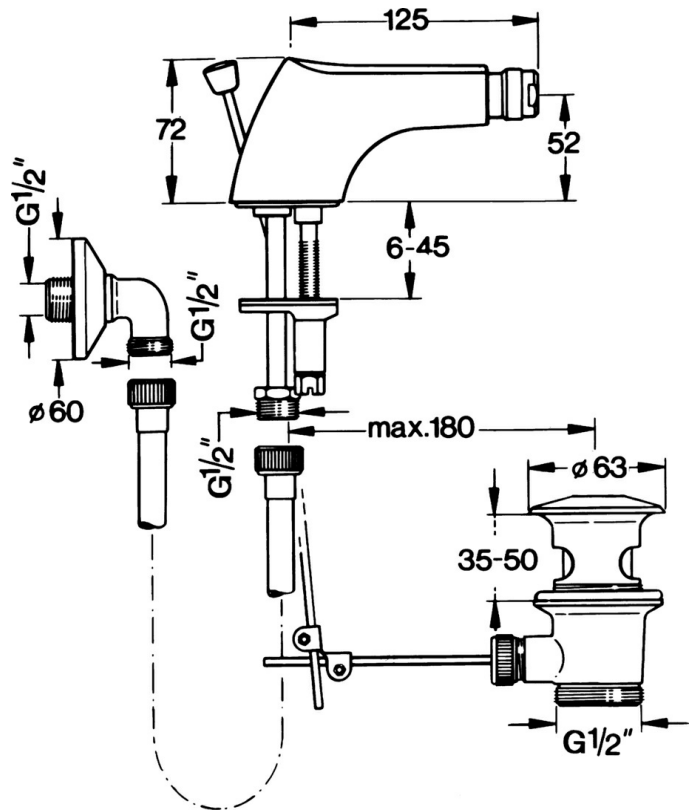

## Technical data

## Spare parts

### SP058431000050

| Name   | Code     |
|--|----------|
| 5.2 Swivel joint                                   | 59904624 |
| 5.3 O-ring, 42x3.5                                 | 59904764 |
| 5.4 Gasket, 48x33.5x2                              | 59902283 |
| 5.5 Fixing plate                                   | 59904765 |
| 5.6 Screw, M8x1, SW13                              | 59904766 |
| 6 Aerator, M24x1 STD CC A Edelmessing Discontinued | 59906580 |
| 6 Aerator, M24x1 STD HC A                          | 59902366 |
| 6 Aerator, M24x1 A White Discontinued              | 59905419 |
| 6.1 Aerator, M22/24 A                              | 59902081 |
| 6.2 Ball joint for bidet faucet, M24x1             | 59904920 |
| 7 Hose, L=400 Discontinued                         | 59902584 |
| 7.1 Gasket, 18.5x12.2x1.5                          | 59902313 |
| 9 Pop-up waste Edelmessing Discontinued            | 59906734 |
| 9 Pop-up waste                                     | 59904620 |