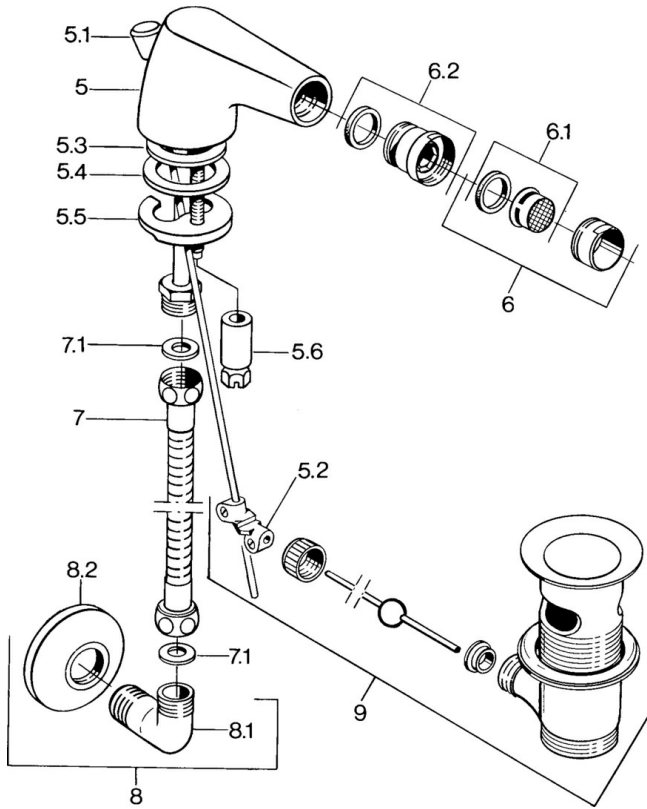

## Technical data

## Spare parts

### SP058431000050

| Name   | Code     |
|--|----------|
| 5.2 Swivel joint                                   | 59904624 |
| 5.3 O-ring, 42x3.5                                 | 59904764 |
| 5.4 Gasket, 48x33.5x2                              | 59902283 |
| 5.5 Fixing plate                                   | 59904765 |
| 5.6 Screw, M8x1, SW13                              | 59904766 |
| 6 Aerator, M24x1 STD CC A Edelmessing Discontinued | 59906580 |
| 6 Aerator, M24x1 STD HC A                          | 59902366 |
| 6 Aerator, M24x1 A White Discontinued              | 59905419 |
| 6.1 Aerator, M22/24 A                              | 59902081 |
| 6.2 Ball joint for bidet faucet, M24x1             | 59904920 |
| 7 Hose, L=400 Discontinued                         | 59902584 |
| 7.1 Gasket, 18.5x12.2x1.5                          | 59902313 |
| 9 Pop-up waste Edelmessing Discontinued            | 59906734 |
| 9 Pop-up waste                                     | 59904620 |