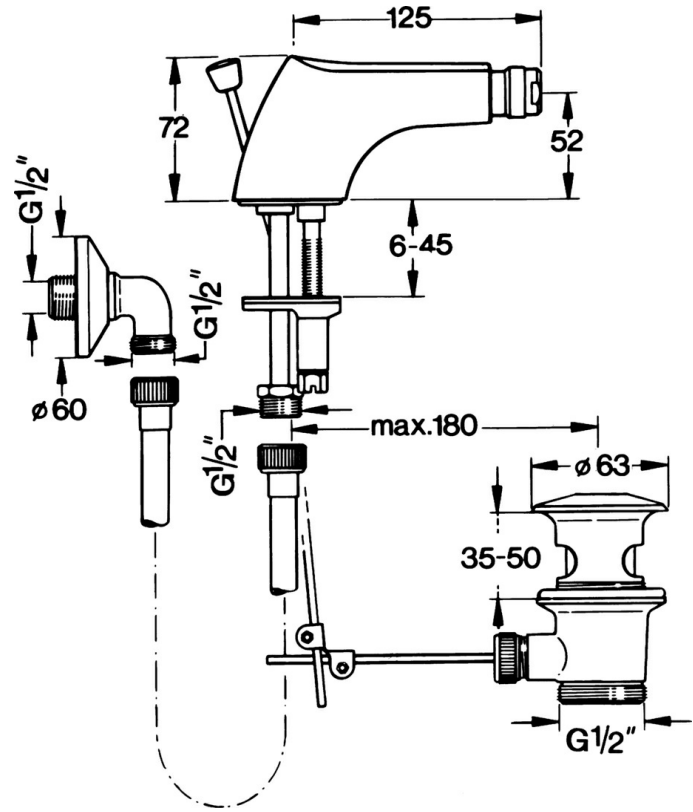

EAN: 4015474574649
static.hansa.com/0584310083

• Accessories

• Red

Technical data

Spare parts

SP058431000050

Name	Code
5.2 Swivel joint	59904624
5.3 O-ring, 42x3.5	59904764
5.4 Gasket, 48x33.5x2	59902283
5.5 Fixing plate	59904765
5.6 Screw, M8x1, SW13	59904766
6 Aerator, M24x1 STD CC A Edelmessing Discontinued	59906580
6 Aerator, M24x1 STD HC A	59902366
6 Aerator, M24x1 A White Discontinued	59905419
6.1 Aerator, M22/24 A	59902081
6.2 Ball joint for bidet faucet, M24x1	59904920
7 Hose, L=400 Discontinued	59902584
7.1 Gasket, 18.5x12.2x1.5	59902313
9 Pop-up waste Edelmessing Discontinued	59906734
9 Pop-up waste	59904620