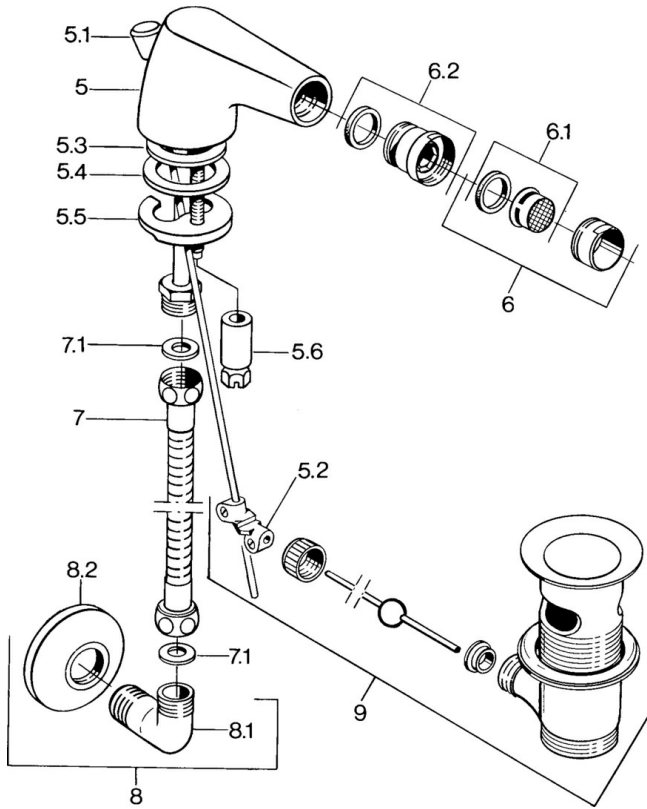

EAN: 4015474574649
static.hansa.com/0584310083

• Accessories

• Red

Technical data

Spare parts

SP058431000050

Name	Code
5.2 Swivel joint	59904624
5.3 O-ring, 42x3.5	59904764
5.4 Gasket, 48x33.5x2	59902283
5.5 Fixing plate	59904765
5.6 Screw, M8x1, SW13	59904766
6 Aerator, M24x1 STD CC A Edelmessing Discontinued	59906580
6 Aerator, M24x1 STD HC A	59902366
6 Aerator, M24x1 A White Discontinued	59905419
6.1 Aerator, M22/24 A	59902081
6.2 Ball joint for bidet faucet, M24x1	59904920
7 Hose, L=400 Discontinued	59902584
7.1 Gasket, 18.5x12.2x1.5	59902313
9 Pop-up waste Edelmessing Discontinued	59906734
9 Pop-up waste	59904620