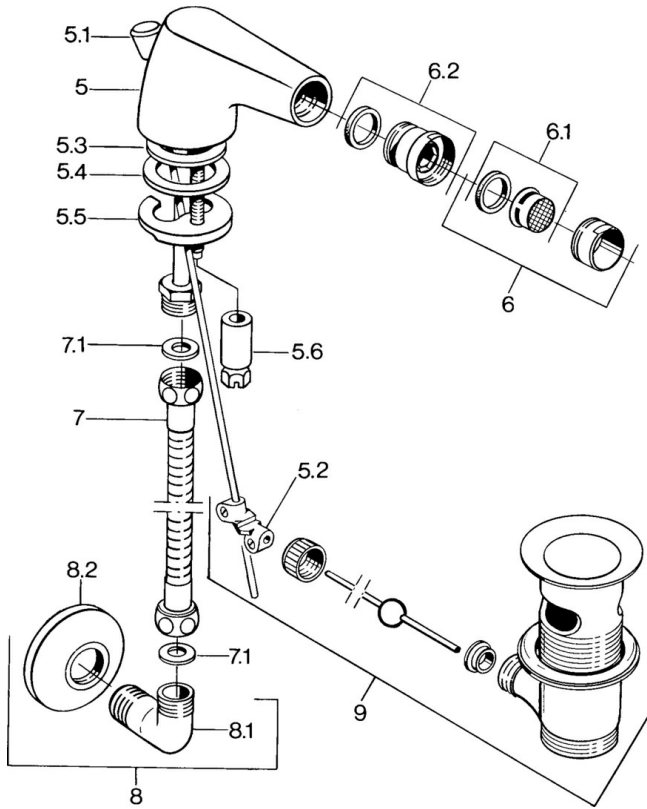

Spare parts

SP058431000050

| Name | Code |
|--|----------|
| 5.2 Swivel joint | 59904624 |
| 5.3 O-ring, 42x3.5 | 59904764 |
| 5.4 Gasket, 48x33.5x2 | 59902283 |
| 5.5 Fixing plate | 59904765 |
| 5.6 Screw, M8x1, SW13 | 59904766 |
| 6 Aerator, M24x1 STD CC A Edelmessing Discontinued | 59906580 |
| 6 Aerator, M24x1 STD HC A | 59902366 |
| 6 Aerator, M24x1 A White Discontinued | 59905419 |
| 6.1 Aerator, M22/24 A | 59902081 |
| 6.2 Ball joint for bidet faucet, M24x1 | 59904920 |
| 7 Hose, L=400 Discontinued | 59902584 |
| 7.1 Gasket, 18.5x12.2x1.5 | 59902313 |
| 9 Pop-up waste Edelmessing Discontinued | 59906734 |
| 9 Pop-up waste | 59904620 |