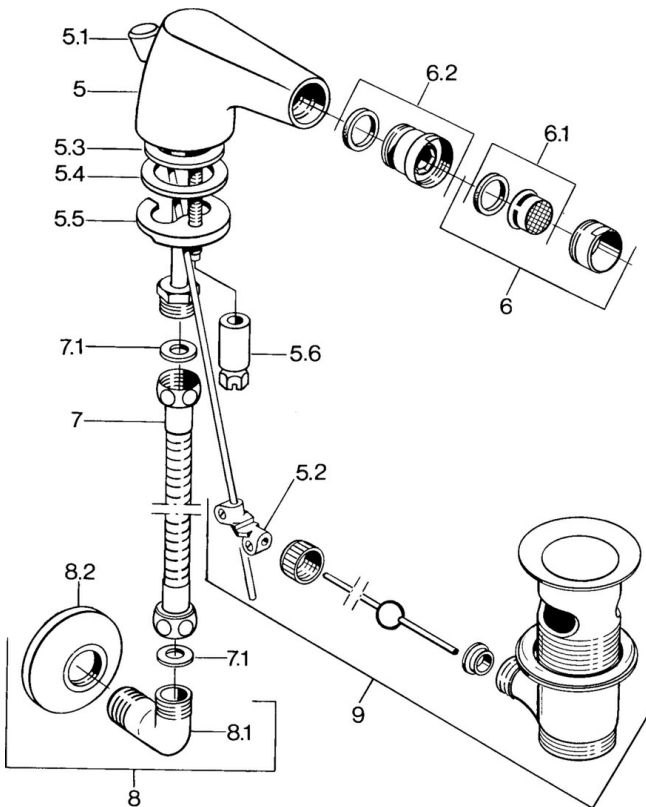

EAN: 4015474587977
static.hansa.com/0584310072

- Accessories

Technical data

Spare parts

SP058431000050

Name	Code
5.2 Swivel joint	59904624
5.3 O-ring, 42x3.5	59904764
5.4 Gasket, 48x33.5x2	59902283
5.5 Fixing plate	59904765
5.6 Screw, M8x1, SW13	59904766
6 Aerator, M24x1 STD CC A Edelmessing Discontinued	59906580
6 Aerator, M24x1 STD HC A	59902366
6 Aerator, M24x1 A White Discontinued	59905419
6.1 Aerator, M22/24 A	59902081
6.2 Ball joint for bidet faucet, M24x1	59904920
7 Hose, L=400 Discontinued	59902584
7.1 Gasket, 18.5x12.2x1.5	59902313
9 Pop-up waste Edelmessing Discontinued	59906734
9 Pop-up waste	59904620