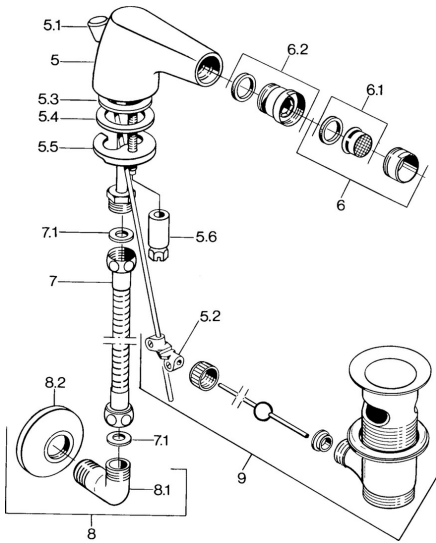

EAN: 4015474587977
static.hansa.com/0584310072

- Accessories

Technical data

Spare parts

SP058431000050

Name	Code
5.2 Swivel joint	59904624
5.3 O-ring, 42x3.5	59904764
5.4 Gasket, 48x33.5x2	59902283
5.5 Fixing plate	59904765
5.6 Screw, M8x1, SW13	59904766
6 Aerator, M24x1 STD CC A Edelmessing Discontinued	59906580
6 Aerator, M24x1 STD HC A	59902366
6 Aerator, M24x1 A White Discontinued	59905419
6.1 Aerator, M22/24 A	59902081
6.2 Ball joint for bidet faucet, M24x1	59904920
7 Hose, L=400 Discontinued	59902584
7.1 Gasket, 18.5x12.2x1.5	59902313
9 Pop-up waste Edelmessing Discontinued	59906734
9 Pop-up waste	59904620