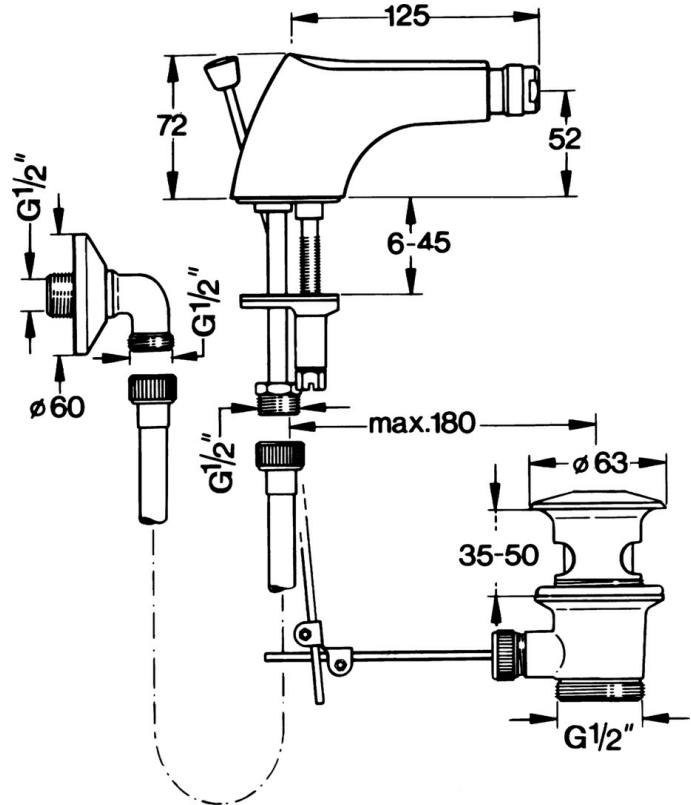

EAN: 4015474573819
static.hansa.com/058431000050

- Accessories

Technical data

Spare parts

SP058431000050

Name	Code
5.2 Swivel joint	59904624
5.3 O-ring, 42x3.5	59904764
5.4 Gasket, 48x33.5x2	59902283
5.5 Fixing plate	59904765
5.6 Screw, M8x1, SW13	59904766
6 Aerator, M24x1 STD CC A Edelmessing Discontinued	59906580
6 Aerator, M24x1 STD HC A	59902366
6 Aerator, M24x1 A White Discontinued	59905419
6.1 Aerator, M22/24 A	59902081
6.2 Ball joint for bidet faucet, M24x1	59904920
7 Hose, L=400 Discontinued	59902584
7.1 Gasket, 18.5x12.2x1.5	59902313
9 Pop-up waste Edelmessing Discontinued	59906734
9 Pop-up waste	59904620