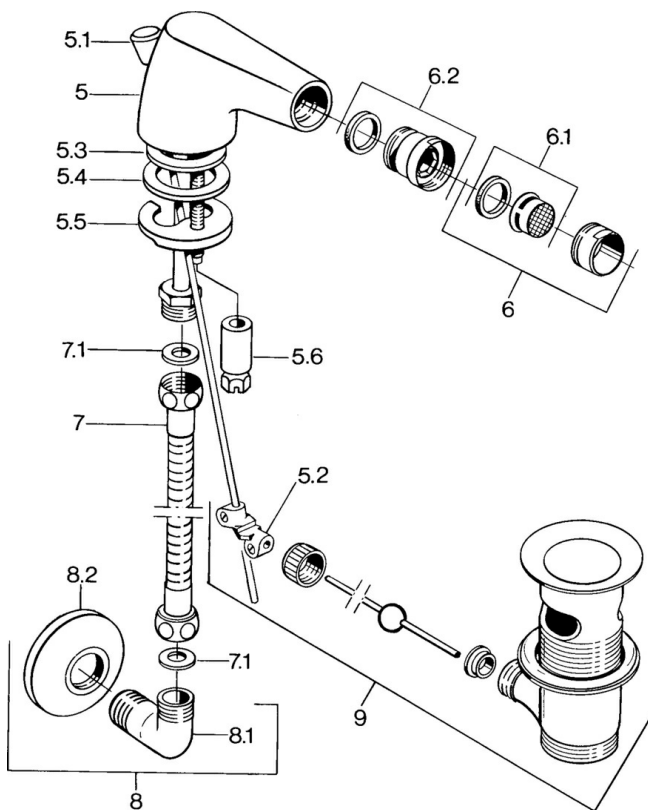

EAN: 4015474573819
static.hansa.com/058431000050

- Accessories

Technical data

Spare parts

SP058431000050

Name	Code
5.2 Swivel joint	59904624
5.3 O-ring, 42x3.5	59904764
5.4 Gasket, 48x33.5x2	59902283
5.5 Fixing plate	59904765
5.6 Screw, M8x1, SW13	59904766
6 Aerator, M24x1 STD CC A Edelmessing Discontinued	59906580
6 Aerator, M24x1 STD HC A	59902366
6 Aerator, M24x1 A White Discontinued	59905419
6.1 Aerator, M22/24 A	59902081
6.2 Ball joint for bidet faucet, M24x1	59904920
7 Hose, L=400 Discontinued	59902584
7.1 Gasket, 18.5x12.2x1.5	59902313
9 Pop-up waste Edelmessing Discontinued	59906734
9 Pop-up waste	59904620