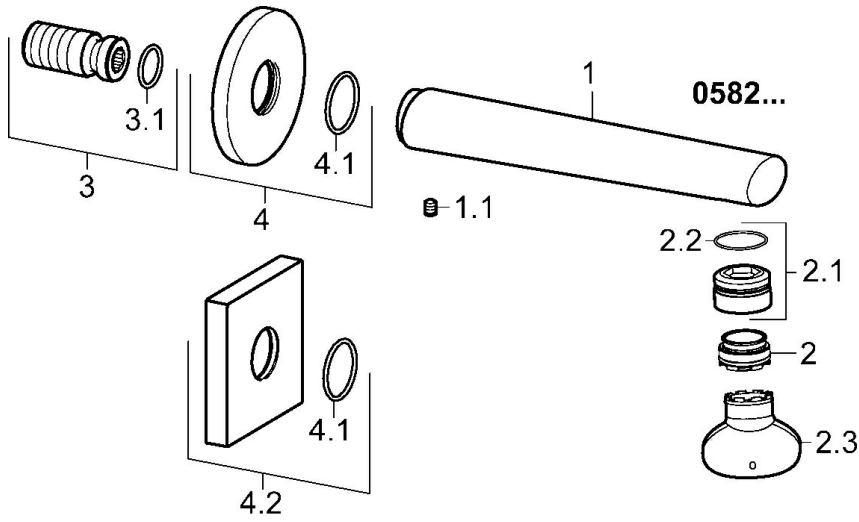

EAN: 4015474252448
static.hansa.com/05822172

- Bathtub & Shower
- Accessories
- Wall mounted
- Chrome
- Fixed spout, Casted construction
- Hidden aerator
- Inner body made of DZR brass
- Square rosette, Round rosette

Technical data

Flow properties

Flow-rate at 3 bar **30.0 l/min**

Technical properties

DN-size (nominal dimension)	DN15
Hot water supply	max. +80°C
Connection size	G1/2
Diameter	75 mm
Projection	180 mm
Material	Brass

Spare parts

SP05822172

	Name	Code
1.1	Screw, M5x6, SW2.5	59912617
2	Aerator, M24x1 STD D CC-XT	59913760
2.1	Gasket ring	59913759
2.2	O-ring, d 23x1	59911509
2.3	Key for aerator, M24x1	59913134
3	Thread nipple	59913658
4	Cover flange, d 75 mm	59913246
4.1	O-ring, d 26x2	59913423
4.2	Cover plate, 75x75 mm	59913326