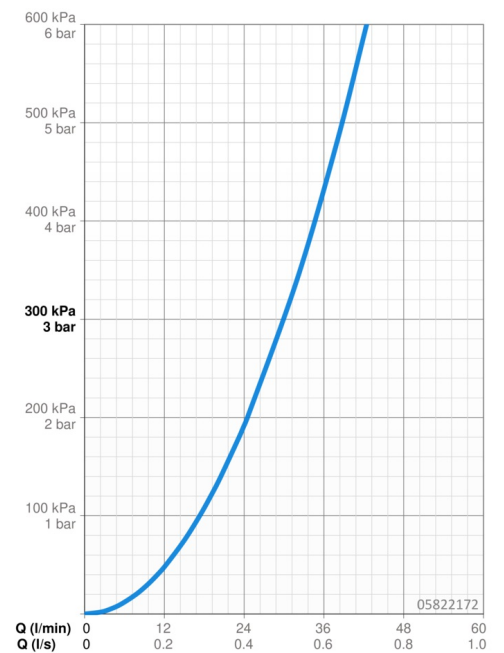

EAN: 4015474252448
static.hansa.com/05822172

- Bathtub & Shower
- Accessories
- Wall mounted
- Chrome
- Fixed spout, Casted construction
- Hidden aerator
- Inner body made of DZR brass
- Square rosette, Round rosette

Technical data

Flow properties

Flow-rate at 3 bar **30.0 l/min**

Technical properties

DN-size (nominal dimension)	DN15
Hot water supply	max. +80°C
Connection size	G1/2
Diameter	75 mm
Projection	180 mm
Material	Brass