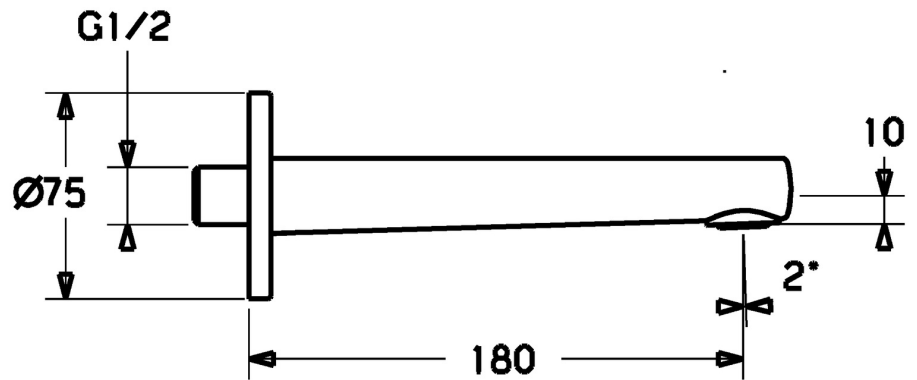

EAN: 4015474252448
static.hansa.com/05822172

- Bathtub & Shower
- Accessories
- Wall mounted
- Chrome
- Fixed spout, Casted construction
- Hidden aerator
- Inner body made of DZR brass
- Square rosette, Round rosette

Technical data

Flow properties

Flow-rate at 3 bar **30.0 l/min**

Technical properties

DN-size (nominal dimension)	DN15
Hot water supply	max. +80°C
Connection size	G1/2
Diameter	75 mm
Projection	180 mm
Material	Brass

Spare parts

SP05822172

	Name	Code
1.1	Screw, M5x6, SW2.5	59912617
2	Aerator, M24x1 STD D CC-XT	59913760
2.1	Gasket ring	59913759
2.2	O-ring, d 23x1	59911509
2.3	Key for aerator, M24x1	59913134
3	Thread nipple	59913658
4	Cover flange, d 75 mm	59913246
4.1	O-ring, d 26x2	59913423
4.2	Cover plate, 75x75 mm	59913326