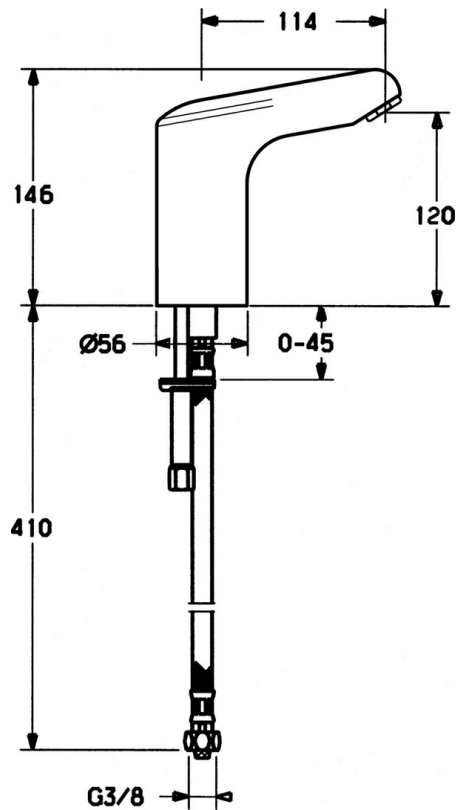

EAN: 4015474267572
static.hansa.com/05662210

- Public & Semi-public, Health & Care
- Touchless, Battery-operated
- Deck mounted
- Chrome
- Laminar stream
- Litter filter(s)
- Low battery indicator, Infrared sensor, Solenoid valve
- One inlet for cold or premixed water
- Surfaces in contact with drinking water contain less than 0.3% lead, Inner body made of DZR brass
- Without pop-up waste, Without draw-rod opening

Technical data

Technical properties

Hot water supply	max. +70°C
Working pressure	0.5-10 bar
Connection size	G3/8
Length / Height	114 mm
Material	Brass

Electronic properties

Battery	Lithium DL223 6 V
---------	--------------------------

Regulations

EN standard	EN 15091
-------------	-----------------

Spare parts

SP05632210

	Name	Code
1	Solenoid valve	59912240
2	Lithium battery, DL223A / CR-P2	59912443
3	Fixing set	59911680
4	Flexible pipe, G3/8x10 (2008-)	59912447
5	Litter filter	59911684
6	Pop-up waste	59911441
7	Aerator, M24x1 STD HC, 6 l/min Laminar	59914068