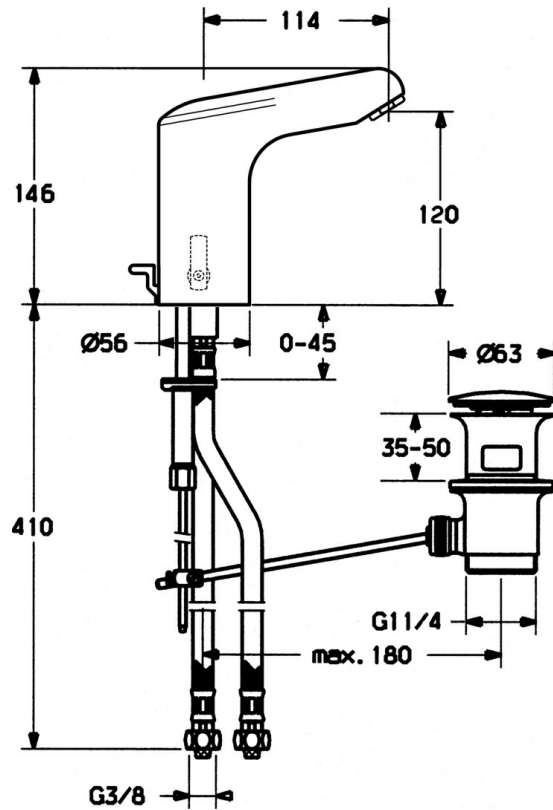

EAN: 4015474267503
static.hansa.com/05632200

- Public & Semi-public, Health & Care
- Touchless, Plug transformer
- Deck mounted
- Chrome
- Laminar stream
- Pop-up waste with draw-rod
- Temperature preset fixable, Limitation option for maximum temperature and flow-rate
- Litter filter(s)
- Solenoid valve, Infrared sensor
- Flexible inlet pipes
- Surfaces in contact with drinking water contain less than 0.3% lead, Inner body made of DZR brass

Technical data

Technical properties

Hot water supply	max. +70°C
Working pressure	0.5-10 bar
Connection size	G3/8
Material	Brass

Electronic properties

Electrical Connection	230 / 6 V
-----------------------	-----------

Regulations

EN standard	EN 15091
-------------	----------

Spare parts

SP05632200

	Name	Code
1	Solenoid valve	59912240
2	Power supply, 230/6 V DC	59911671
3	Fixing set	59911680
4	Flexible pipe, G3/8x10 (2008-)	59912447
5	Litter filter	59911684
6	Pop-up waste	59911441
7	Aerator, M24x1 STD HC, 6 l/min Laminar	59914068