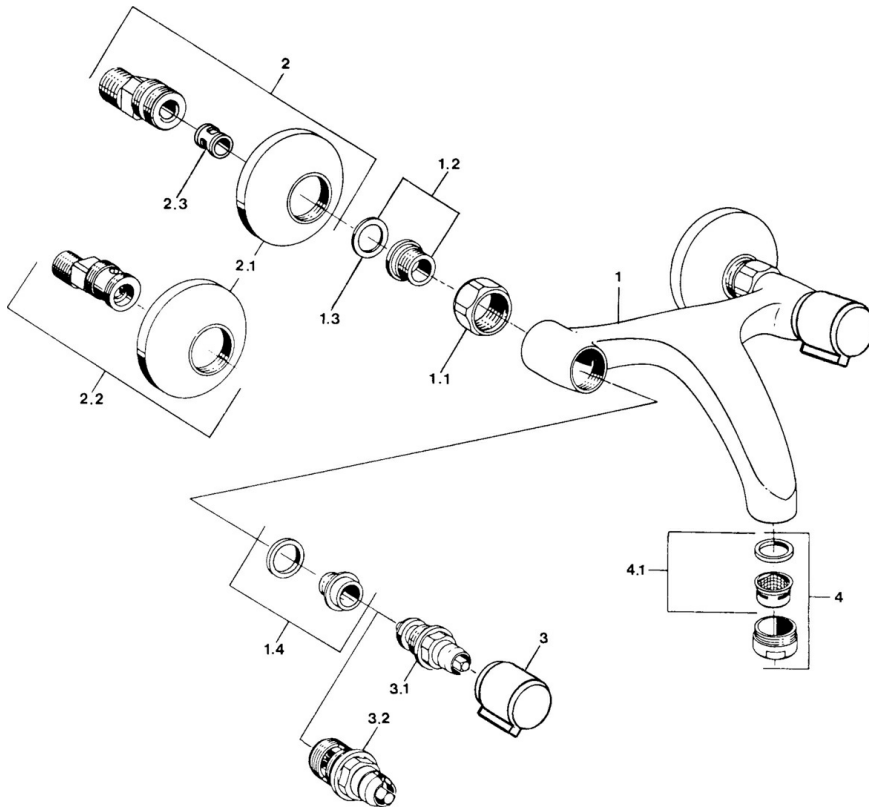

EAN: 4057304013959  
[static.hansa.com/05508201](http://static.hansa.com/05508201)

- Washbasin
- Two-grip
- Wall mounted
- Chrome
- Silencer(s)

### Technical properties

Hot water supply	<b>max. +80°C</b>
Working pressure	<b>0.5-10 bar</b>
Material	<b>Brass</b>

## Spare parts

### SP05498106

	Name	Code
1.1	Connection nut, G3/4, AF30	59902230
1.2	Seat, G1/2, L, WAF10	59904618
1.3	Retaining ring, 23.9x15.2x2	59902689
1.4	Seat, DN15, R1/2	59904616
2	Eccentric, G3/4xG1/2	59904793
2.1	Cover flange	59904796
2.2	Eccentric coupling with stop valves and cover plates, G1/2xG3/4	59902034
2.3	Silencer	59904792
3	Handle, hot	59906465
3	Handle, cold	59906464
3.1	Headpart, G1/2	59901015
3.2	Headpart, G1/2	59905114
4	Aerator, M24x1 STD HC A	59902366
4.1	Aerator, M22/24 A	59902081