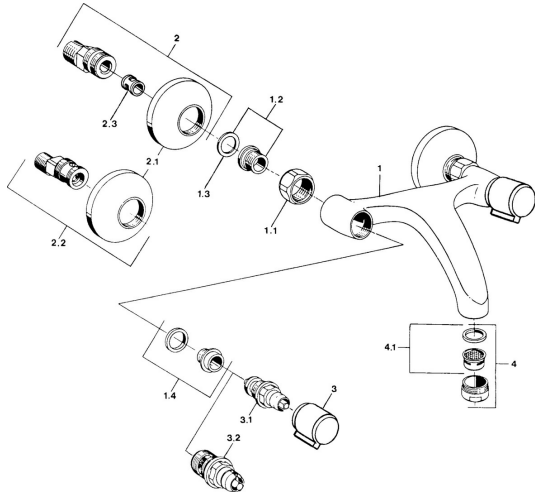

EAN: 4057304013959  
[static.hansa.com/05508201](http://static.hansa.com/05508201)

- Washbasin
- Two-grip
- Wall mounted
- Chrome
- Silencer(s)

### Technical properties

Hot water supply	<b>max. +80°C</b>
Working pressure	<b>0.5-10 bar</b>
Material	<b>Brass</b>

## Spare parts

### SP05498106

	Name	Code
1.1	Connection nut, G3/4, AF30	59902230
1.2	Seat, G1/2, L, WAF10	59904618
1.3	Retaining ring, 23.9x15.2x2	59902689
1.4	Seat, DN15, R1/2	59904616
2	Eccentric, G3/4xG1/2	59904793
2.1	Cover flange	59904796
2.2	Eccentric coupling with stop valves and cover plates, G1/2xG3/4	59902034
2.3	Silencer	59904792
3	Handle, hot	59906465
3	Handle, cold	59906464
3.1	Headpart, G1/2	59901015
3.2	Headpart, G1/2	59905114
4	Aerator, M24x1 STD HC A	59902366
4.1	Aerator, M22/24 A	59902081