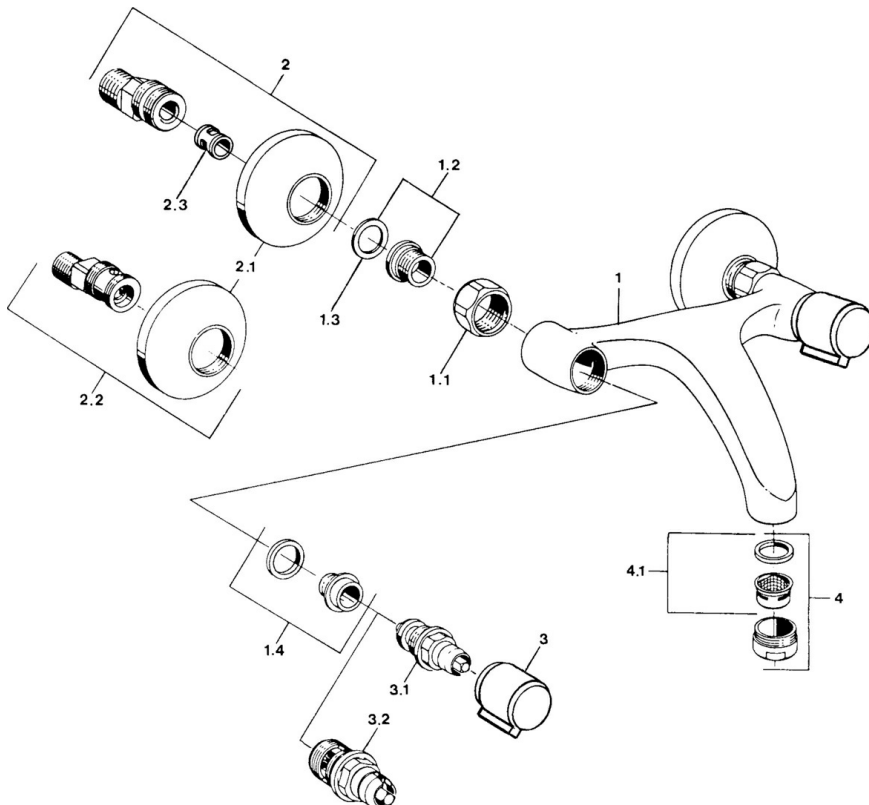

EAN: 4057304013942
static.hansa.com/05508101

- Washbasin
- Two-grip
- Wall mounted
- Chrome
- Silencer(s)

Technical data

Technical properties

Hot water supply	max. +80°C
Working pressure	0.5-10 bar
Material	Brass

Approvals and Declarations

Declaration of conformity	DoC
---------------------------	------------

Spare parts

SP05498106

	Name	Code
1.1	Connection nut, G3/4, AF30	59902230
1.2	Seat, G1/2, L, WAF10	59904618
1.3	Retaining ring, 23.9x15.2x2	59902689
1.4	Seat, DN15, R1/2	59904616
2	Eccentric, G3/4xG1/2	59904793
2.1	Cover flange	59904796
2.2	Eccentric coupling with stop valves and cover plates, G1/2xG3/4	59902034
2.3	Silencer	59904792
3	Handle, hot	59906465
3	Handle, cold	59906464
3.1	Headpart, G1/2	59901015
3.2	Headpart, G1/2	59905114
4	Aerator, M24x1 STD HC A	59902366
4.1	Aerator, M22/24 A	59902081