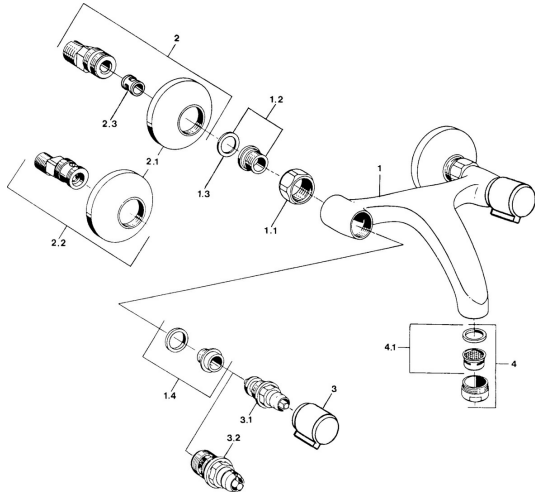

EAN: 4057304013942
static.hansa.com/05508101

- Washbasin
- Two-grip
- Wall mounted
- Chrome
- Silencer(s)

Technical data

Technical properties

Hot water supply	max. +80°C
Working pressure	0.5-10 bar
Material	Brass

Approvals and Declarations

Declaration of conformity	DoC
---------------------------	------------

Spare parts

SP05498106

	Name	Code
1.1	Connection nut, G3/4, AF30	59902230
1.2	Seat, G1/2, L, WAF10	59904618
1.3	Retaining ring, 23.9x15.2x2	59902689
1.4	Seat, DN15, R1/2	59904616
2	Eccentric, G3/4xG1/2	59904793
2.1	Cover flange	59904796
2.2	Eccentric coupling with stop valves and cover plates, G1/2xG3/4	59902034
2.3	Silencer	59904792
3	Handle, hot	59906465
3	Handle, cold	59906464
3.1	Headpart, G1/2	59901015
3.2	Headpart, G1/2	59905114
4	Aerator, M24x1 STD HC A	59902366
4.1	Aerator, M22/24 A	59902081