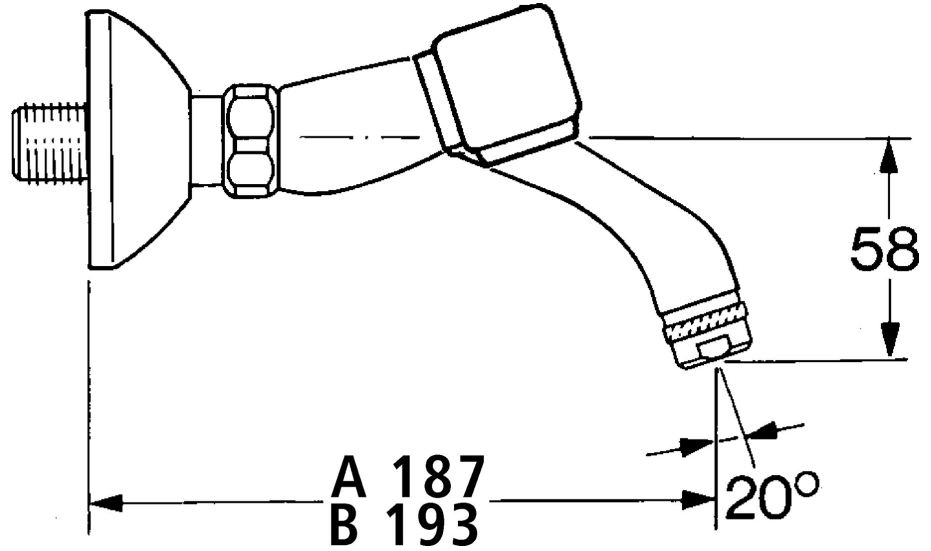

EAN: 4015474584310
static.hansa.com/05498206

- Washbasin
- Two-grip
- Wall mounted
- Chrome
- Silencer(s)

Technical data

Technical properties

Hot water supply	max. +80°C
Working pressure	0.5-10 bar
Backflow prevention (EN1717)	AA
Material	Brass

Spare parts

SP05498106

	Name	Code
1.1	Connection nut, G3/4, AF30	59902230
1.2	Seat, G1/2, L, WAF10	59904618
1.3	Retaining ring, 23.9x15.2x2	59902689
1.4	Seat, DN15, R1/2	59904616
2	Eccentric, G3/4xG1/2	59904793
2.1	Cover flange	59904796
2.2	Eccentric coupling with stop valves and cover plates, G1/2xG3/4	59902034
2.3	Silencer	59904792
3	Handle, hot	59906465
3	Handle, cold	59906464
3.1	Headpart, G1/2	59901015
3.2	Headpart, G1/2	59905114
4	Aerator, M24x1 STD HC A	59902366
4.1	Aerator, M22/24 A	59902081