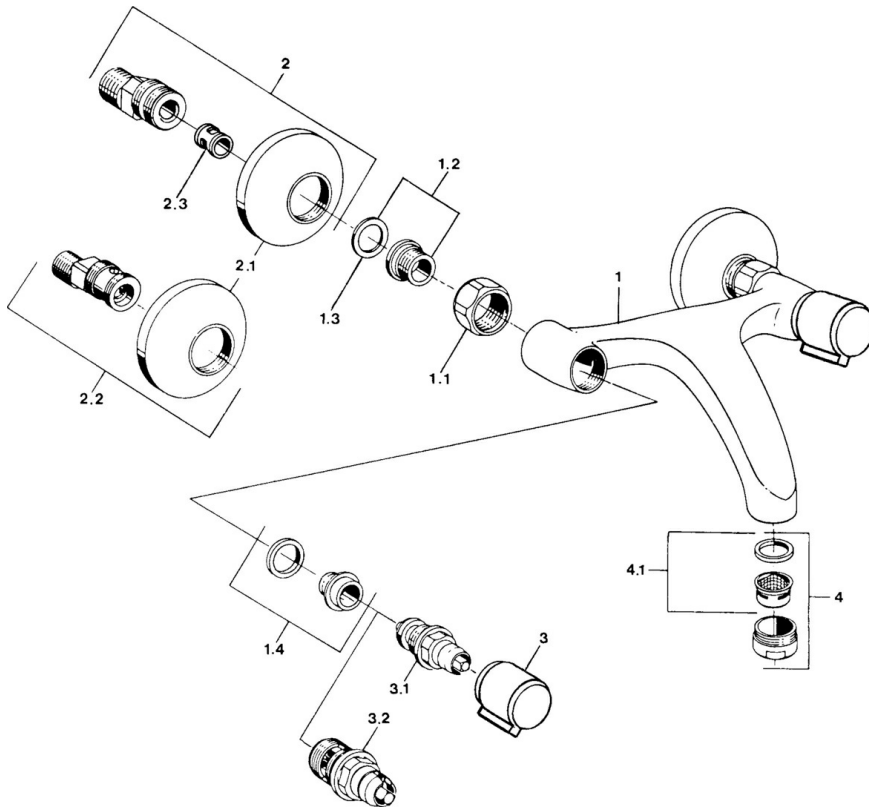

EAN: 4015474584310
static.hansa.com/05498206

- Washbasin
- Two-grip
- Wall mounted
- Chrome
- Silencer(s)

Technical data

Technical properties

Hot water supply	max. +80°C
Working pressure	0.5-10 bar
Backflow prevention (EN1717)	AA
Material	Brass

Spare parts

SP05498106

	Name	Code
1.1	Connection nut, G3/4, AF30	59902230
1.2	Seat, G1/2, L, WAF10	59904618
1.3	Retaining ring, 23.9x15.2x2	59902689
1.4	Seat, DN15, R1/2	59904616
2	Eccentric, G3/4xG1/2	59904793
2.1	Cover flange	59904796
2.2	Eccentric coupling with stop valves and cover plates, G1/2xG3/4	59902034
2.3	Silencer	59904792
3	Handle, hot	59906465
3	Handle, cold	59906464
3.1	Headpart, G1/2	59901015
3.2	Headpart, G1/2	59905114
4	Aerator, M24x1 STD HC A	59902366
4.1	Aerator, M22/24 A	59902081