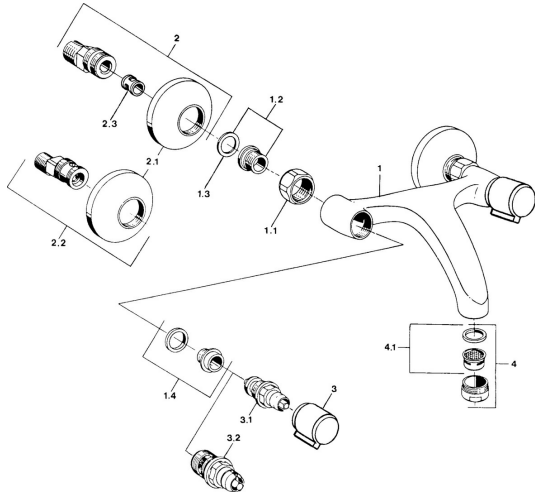

EAN: 4057304013935
static.hansa.com/05498202

- Washbasin
- Two-grip
- Wall mounted
- Chrome
- Silencer(s)

Technical data

Technical properties

Hot water supply	max. +80°C
Working pressure	0.5-10 bar
Material	Brass

Spare parts

SP05498106

	Name	Code
1.1	Connection nut, G3/4, AF30	59902230
1.2	Seat, G1/2, L, WAF10	59904618
1.3	Retaining ring, 23.9x15.2x2	59902689
1.4	Seat, DN15, R1/2	59904616
2	Eccentric, G3/4xG1/2	59904793
2.1	Cover flange	59904796
2.2	Eccentric coupling with stop valves and cover plates, G1/2xG3/4	59902034
2.3	Silencer	59904792
3	Handle, hot	59906465
3	Handle, cold	59906464
3.1	Headpart, G1/2	59901015
3.2	Headpart, G1/2	59905114
4	Aerator, M24x1 STD HC A	59902366
4.1	Aerator, M22/24 A	59902081