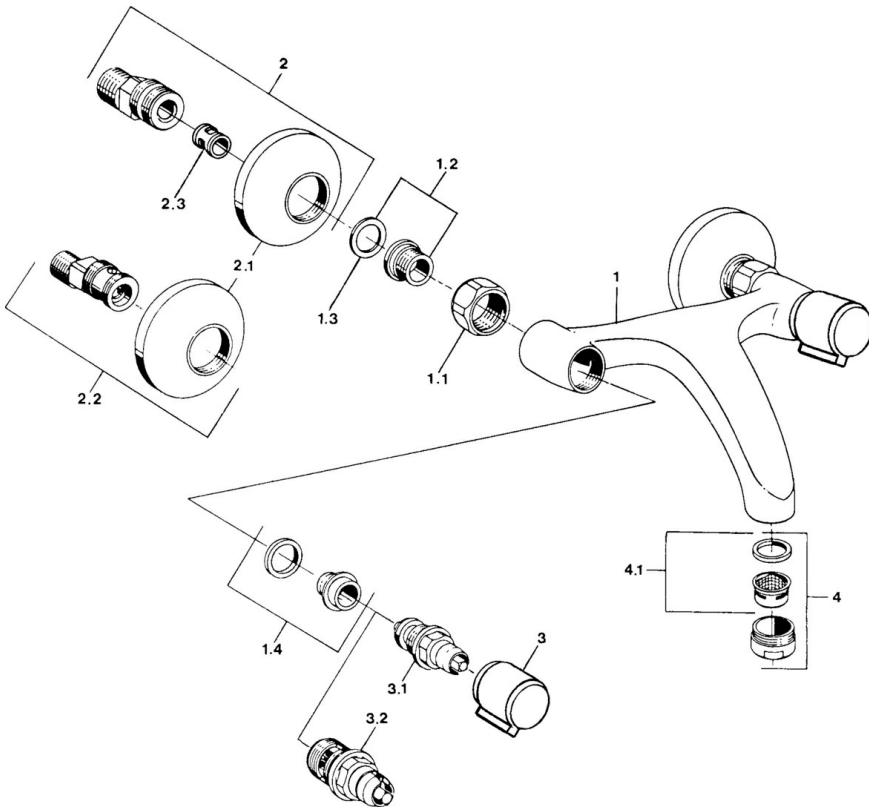

EAN: 4057304013935
static.hansa.com/05498202

- Washbasin
- Two-grip
- Wall mounted
- Chrome
- Silencer(s)

Technical data

Technical properties

Hot water supply	max. +80°C
Working pressure	0.5-10 bar
Material	Brass

Spare parts

SP05498106

	Name	Code
1.1	Connection nut, G3/4, AF30	59902230
1.2	Seat, G1/2, L, WAF10	59904618
1.3	Retaining ring, 23.9x15.2x2	59902689
1.4	Seat, DN15, R1/2	59904616
2	Eccentric, G3/4xG1/2	59904793
2.1	Cover flange	59904796
2.2	Eccentric coupling with stop valves and cover plates, G1/2xG3/4	59902034
2.3	Silencer	59904792
3	Handle, hot	59906465
3	Handle, cold	59906464
3.1	Headpart, G1/2	59901015
3.2	Headpart, G1/2	59905114
4	Aerator, M24x1 STD HC A	59902366
4.1	Aerator, M22/24 A	59902081