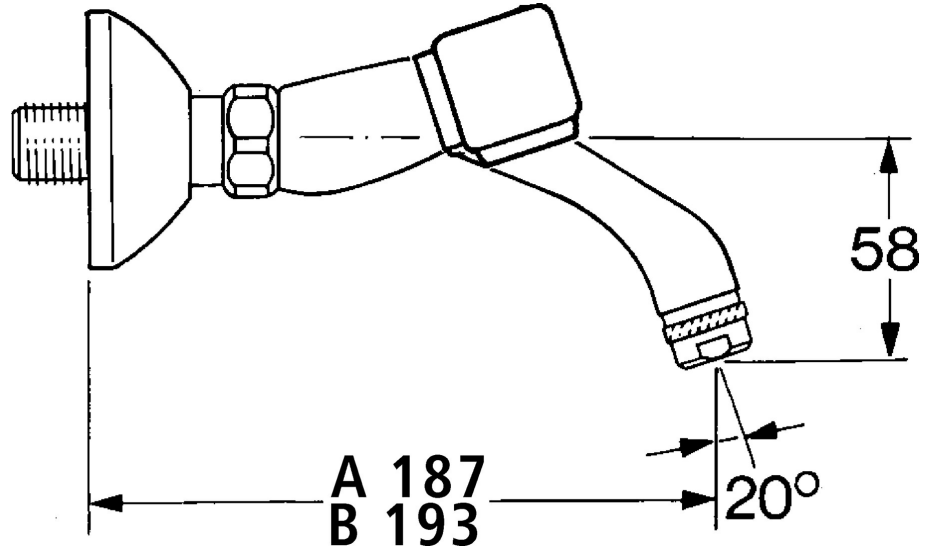

EAN: 4015474584303
static.hansa.com/05498106

- Washbasin
- Two-grip
- Wall mounted
- Chrome
- Silencer(s)

Technical data

Technical properties

Hot water supply	max. +80°C
Working pressure	0.5-10 bar
Backflow prevention (EN1717)	AA
Material	Brass

Spare parts

SP05498106

	Name	Code
1.1	Connection nut, G3/4, AF30	59902230
1.2	Seat, G1/2, L, WAF10	59904618
1.3	Retaining ring, 23.9x15.2x2	59902689
1.4	Seat, DN15, R1/2	59904616
2	Eccentric, G3/4xG1/2	59904793
2.1	Cover flange	59904796
2.2	Eccentric coupling with stop valves and cover plates, G1/2xG3/4	59902034
2.3	Silencer	59904792
3	Handle, hot	59906465
3	Handle, cold	59906464
3.1	Headpart, G1/2	59901015
3.2	Headpart, G1/2	59905114
4	Aerator, M24x1 STD HC A	59902366
4.1	Aerator, M22/24 A	59902081