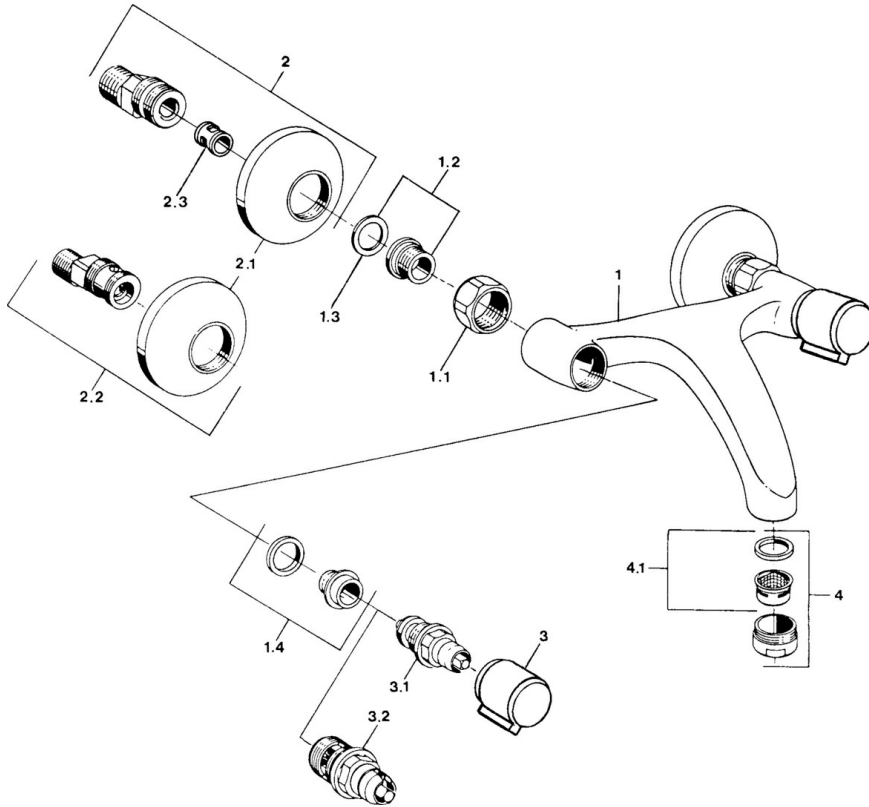

EAN: 4015474584303
static.hansa.com/05498106

- Washbasin
- Two-grip
- Wall mounted
- Chrome
- Silencer(s)

Technical data

Technical properties

Hot water supply	max. +80°C
Working pressure	0.5-10 bar
Backflow prevention (EN1717)	AA
Material	Brass

Spare parts

SP05498106

	Name	Code
1.1	Connection nut, G3/4, AF30	59902230
1.2	Seat, G1/2, L, WAF10	59904618
1.3	Retaining ring, 23.9x15.2x2	59902689
1.4	Seat, DN15, R1/2	59904616
2	Eccentric, G3/4xG1/2	59904793
2.1	Cover flange	59904796
2.2	Eccentric coupling with stop valves and cover plates, G1/2xG3/4	59902034
2.3	Silencer	59904792
3	Handle, hot	59906465
3	Handle, cold	59906464
3.1	Headpart, G1/2	59901015
3.2	Headpart, G1/2	59905114
4	Aerator, M24x1 STD HC A	59902366
4.1	Aerator, M22/24 A	59902081