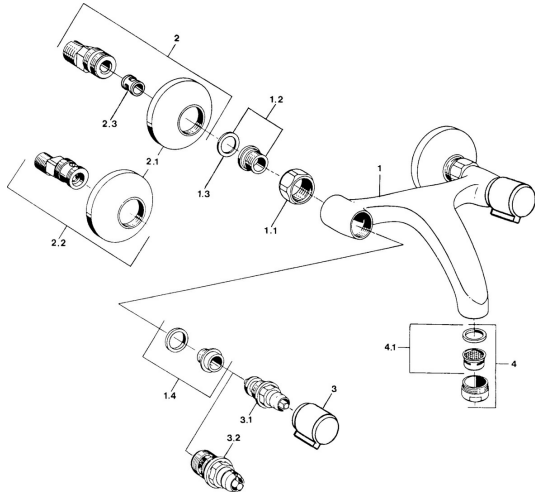

EAN: 4057304013928
static.hansa.com/05498102

- Washbasin
- Two-grip
- Wall mounted
- Chrome
- Silencer(s)

Technical data

Technical properties

Hot water supply	max. +80°C
Working pressure	0.5-10 bar
Material	Brass

Approvals and Declarations

Declaration of conformity	DoC
---------------------------	------------

Spare parts

SP05498106

	Name	Code
1.1	Connection nut, G3/4, AF30	59902230
1.2	Seat, G1/2, L, WAF10	59904618
1.3	Retaining ring, 23.9x15.2x2	59902689
1.4	Seat, DN15, R1/2	59904616
2	Eccentric, G3/4xG1/2	59904793
2.1	Cover flange	59904796
2.2	Eccentric coupling with stop valves and cover plates, G1/2xG3/4	59902034
2.3	Silencer	59904792
3	Handle, hot	59906465
3	Handle, cold	59906464
3.1	Headpart, G1/2	59901015
3.2	Headpart, G1/2	59905114
4	Aerator, M24x1 STD HC A	59902366
4.1	Aerator, M22/24 A	59902081