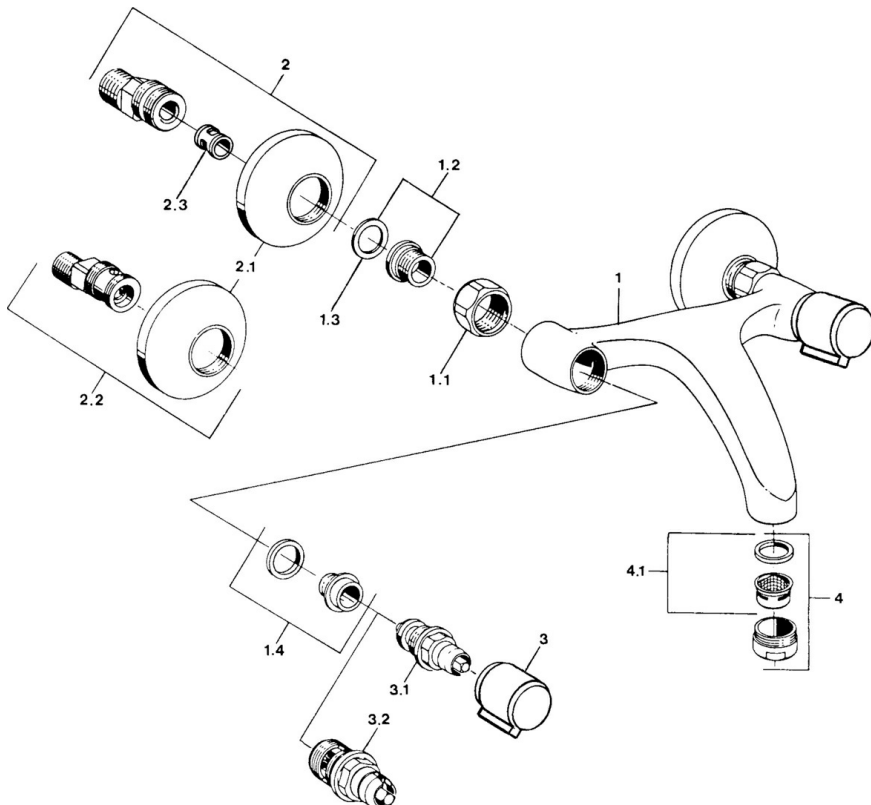

EAN: 4057304013928
static.hansa.com/05498102

- Washbasin
- Two-grip
- Wall mounted
- Chrome
- Silencer(s)

Technical data

Technical properties

Hot water supply	max. +80°C
Working pressure	0.5-10 bar
Material	Brass

Approvals and Declarations

Declaration of conformity	DoC
---------------------------	------------

Spare parts

SP05498106

	Name	Code
1.1	Connection nut, G3/4, AF30	59902230
1.2	Seat, G1/2, L, WAF10	59904618
1.3	Retaining ring, 23.9x15.2x2	59902689
1.4	Seat, DN15, R1/2	59904616
2	Eccentric, G3/4xG1/2	59904793
2.1	Cover flange	59904796
2.2	Eccentric coupling with stop valves and cover plates, G1/2xG3/4	59902034
2.3	Silencer	59904792
3	Handle, hot	59906465
3	Handle, cold	59906464
3.1	Headpart, G1/2	59901015
3.2	Headpart, G1/2	59905114
4	Aerator, M24x1 STD HC A	59902366
4.1	Aerator, M22/24 A	59902081