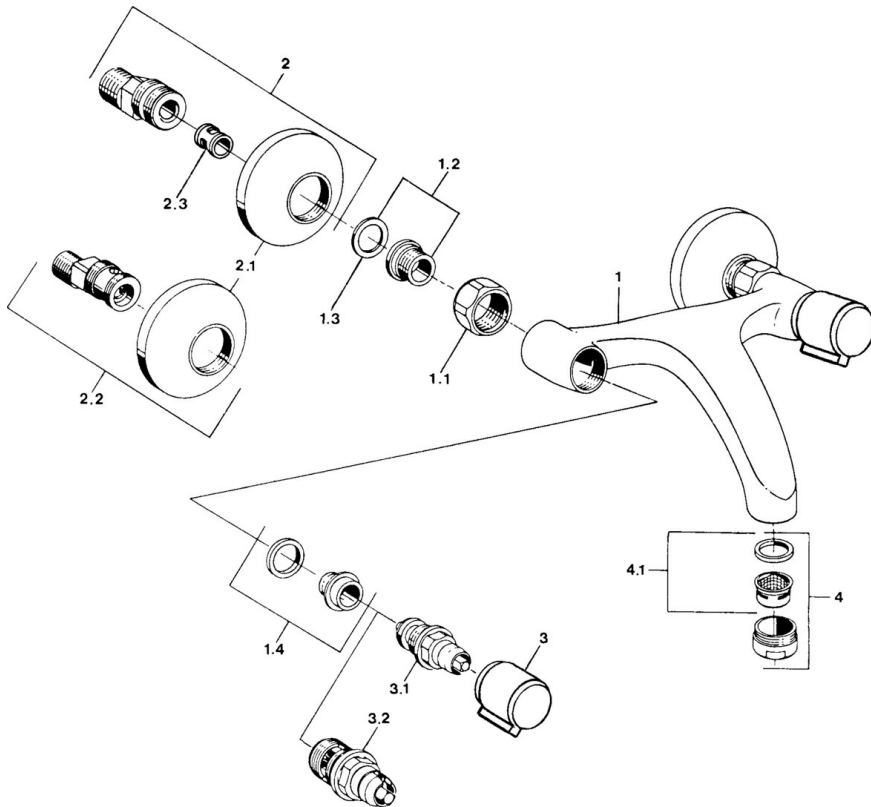

EAN: 4057304013911  
[static.hansa.com/05468201](http://static.hansa.com/05468201)

- Washbasin
- Two-grip
- Wall mounted
- Chrome
- Silencer(s)

### Technical properties

Hot water supply	<b>max. +80°C</b>
Working pressure	<b>0.5-10 bar</b>
Material	<b>Brass</b>

## Spare parts

### SP05498106

Name	Code
1.1 Connection nut, G3/4, AF30	59902230
1.2 Seat, G1/2, L, WAF10	59904618
1.3 Retaining ring, 23.9x15.2x2	59902689
1.4 Seat, DN15, R1/2	59904616
2 Eccentric, G3/4xG1/2	59904793
2.1 Cover flange	59904796
2.2 Eccentric coupling with stop valves and cover plates, G1/2xG3/4	59902034
2.3 Silencer	59904792
3 Handle, hot	59906465
3 Handle, cold	59906464
3.1 Headpart, G1/2	59901015
3.2 Headpart, G1/2	59905114
4 Aerator, M24x1 STD HC A	59902366
4.1 Aerator, M22/24 A	59902081