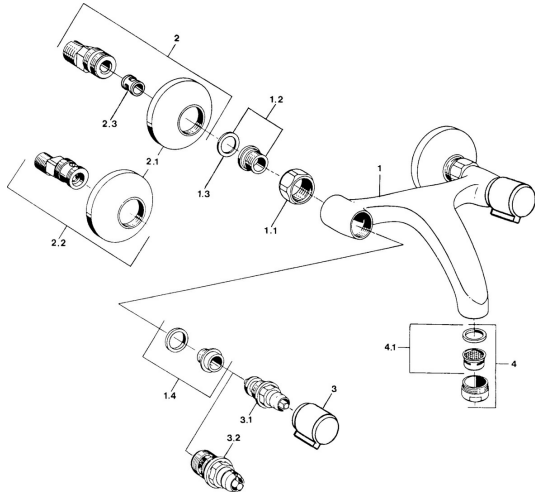

EAN: 4057304013911  
[static.hansa.com/05468201](http://static.hansa.com/05468201)

- Washbasin
- Two-grip
- Wall mounted
- Chrome
- Silencer(s)

### Technical properties

Hot water supply	<b>max. +80°C</b>
Working pressure	<b>0.5-10 bar</b>
Material	<b>Brass</b>

## Spare parts

### SP05498106

Name	Code
1.1 Connection nut, G3/4, AF30	59902230
1.2 Seat, G1/2, L, WAF10	59904618
1.3 Retaining ring, 23.9x15.2x2	59902689
1.4 Seat, DN15, R1/2	59904616
2 Eccentric, G3/4xG1/2	59904793
2.1 Cover flange	59904796
2.2 Eccentric coupling with stop valves and cover plates, G1/2xG3/4	59902034
2.3 Silencer	59904792
3 Handle, hot	59906465
3 Handle, cold	59906464
3.1 Headpart, G1/2	59901015
3.2 Headpart, G1/2	59905114
4 Aerator, M24x1 STD HC A	59902366
4.1 Aerator, M22/24 A	59902081