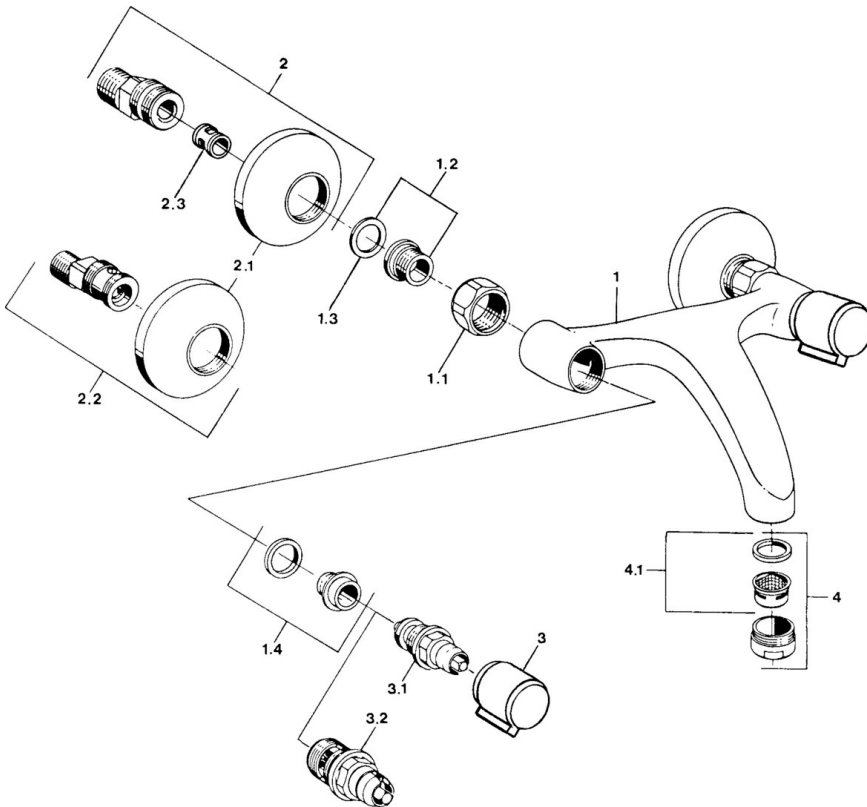

EAN: 4057304013904
static.hansa.com/05468101

- Washbasin
- Two-grip
- Wall mounted
- Chrome
- Silencer(s)

Technical data

Technical properties

Hot water supply	max. +80°C
Working pressure	0.5-10 bar
Material	Brass

Spare parts

SP05498106

	Name	Code
1.1	Connection nut, G3/4, AF30	59902230
1.2	Seat, G1/2, L, WAF10	59904618
1.3	Retaining ring, 23.9x15.2x2	59902689
1.4	Seat, DN15, R1/2	59904616
2	Eccentric, G3/4xG1/2	59904793
2.1	Cover flange	59904796
2.2	Eccentric coupling with stop valves and cover plates, G1/2xG3/4	59902034
2.3	Silencer	59904792
3	Handle, hot	59906465
3	Handle, cold	59906464
3.1	Headpart, G1/2	59901015
3.2	Headpart, G1/2	59905114
4	Aerator, M24x1 STD HC A	59902366
4.1	Aerator, M22/24 A	59902081