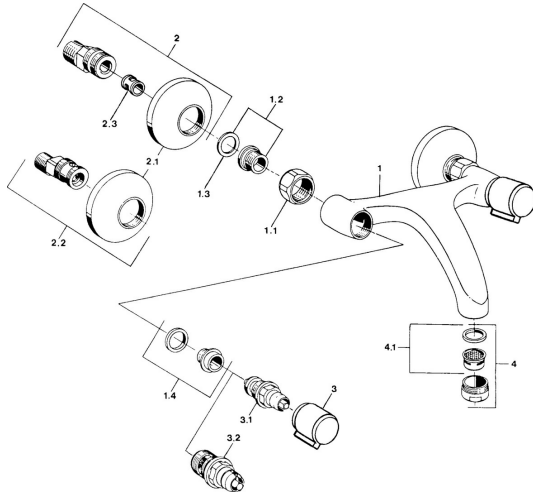

EAN: 4057304013904
static.hansa.com/05468101

- Washbasin
- Two-grip
- Wall mounted
- Chrome
- Silencer(s)

Technical data

Technical properties

Hot water supply	max. +80°C
Working pressure	0.5-10 bar
Material	Brass

Spare parts

SP05498106

	Name	Code
1.1	Connection nut, G3/4, AF30	59902230
1.2	Seat, G1/2, L, WAF10	59904618
1.3	Retaining ring, 23.9x15.2x2	59902689
1.4	Seat, DN15, R1/2	59904616
2	Eccentric, G3/4xG1/2	59904793
2.1	Cover flange	59904796
2.2	Eccentric coupling with stop valves and cover plates, G1/2xG3/4	59902034
2.3	Silencer	59904792
3	Handle, hot	59906465
3	Handle, cold	59906464
3.1	Headpart, G1/2	59901015
3.2	Headpart, G1/2	59905114
4	Aerator, M24x1 STD HC A	59902366
4.1	Aerator, M22/24 A	59902081