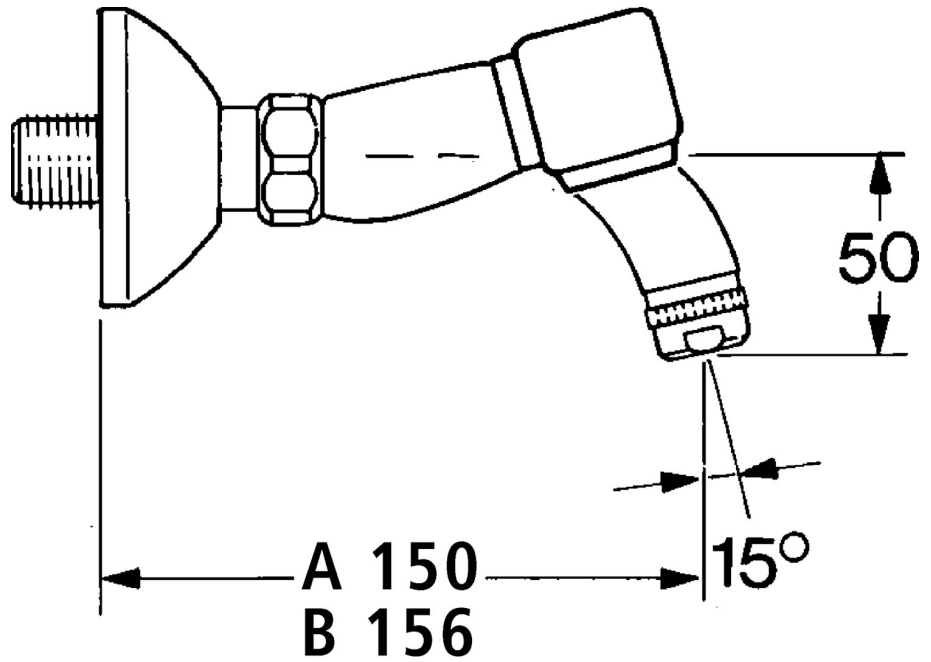

EAN: 4015474584273
static.hansa.com/054482060050

- Washbasin
- Two-grip
- Wall mounted
- Silencer(s)

Technical data

Technical properties

Hot water supply	max. +80°C
Working pressure	0.5-10 bar
Backflow prevention (EN1717)	AA
Material	Brass

Spare parts

SP05498106

	Name	Code
1.1	Connection nut, G3/4, AF30	59902230
1.2	Seat, G1/2, L, WAF10	59904618
1.3	Retaining ring, 23.9x15.2x2	59902689
1.4	Seat, DN15, R1/2	59904616
2	Eccentric, G3/4xG1/2	59904793
2.1	Cover flange	59904796
2.2	Eccentric coupling with stop valves and cover plates, G1/2xG3/4	59902034
2.3	Silencer	59904792
3	Handle, hot	59906465
3	Handle, cold	59906464
3.1	Headpart, G1/2	59901015
3.2	Headpart, G1/2	59905114
4	Aerator, M24x1 STD HC A	59902366
4.1	Aerator, M22/24 A	59902081