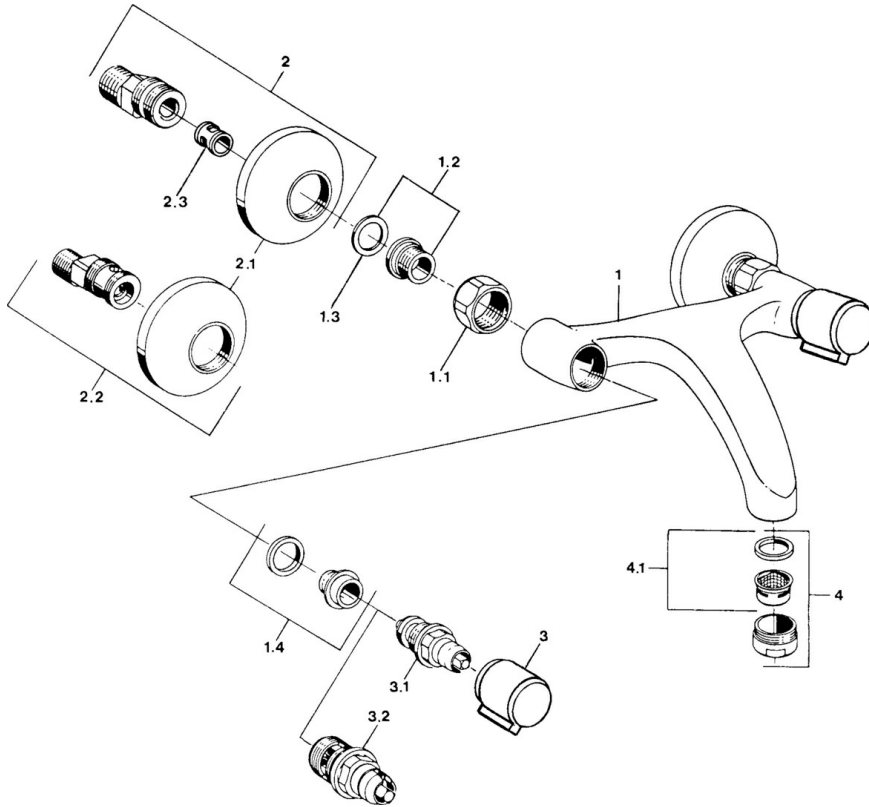

EAN: 4015474584273
static.hansa.com/054482060050

- Washbasin
- Two-grip
- Wall mounted
- Silencer(s)

Technical data

Technical properties

Hot water supply	max. +80°C
Working pressure	0.5-10 bar
Backflow prevention (EN1717)	AA
Material	Brass

Spare parts

SP05498106

	Name	Code
1.1	Connection nut, G3/4, AF30	59902230
1.2	Seat, G1/2, L, WAF10	59904618
1.3	Retaining ring, 23.9x15.2x2	59902689
1.4	Seat, DN15, R1/2	59904616
2	Eccentric, G3/4xG1/2	59904793
2.1	Cover flange	59904796
2.2	Eccentric coupling with stop valves and cover plates, G1/2xG3/4	59902034
2.3	Silencer	59904792
3	Handle, hot	59906465
3	Handle, cold	59906464
3.1	Headpart, G1/2	59901015
3.2	Headpart, G1/2	59905114
4	Aerator, M24x1 STD HC A	59902366
4.1	Aerator, M22/24 A	59902081