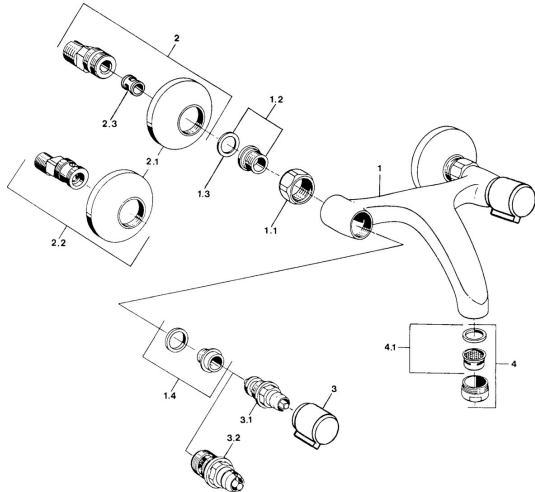

EAN: 4057304013898
static.hansa.com/05448206

- Washbasin
- Two-grip
- Wall mounted
- Chrome
- Silencer(s)

Technical data

Technical properties

Hot water supply	max. +80°C
Working pressure	0.5-10 bar
Material	Brass

Spare parts

SP05498106

Name	Code
1.1 Connection nut, G3/4, AF30	59902230
1.2 Seat, G1/2, L, WAF10	59904618
1.3 Retaining ring, 23.9x15.2x2	59902689
1.4 Seat, DN15, R1/2	59904616
2 Eccentric, G3/4xG1/2	59904793
2.1 Cover flange	59904796
2.2 Eccentric coupling with stop valves and cover plates, G1/2xG3/4	59902034
2.3 Silencer	59904792
3 Handle, hot	59906465
3 Handle, cold	59906464
3.1 Headpart, G1/2	59901015
3.2 Headpart, G1/2	59905114
4 Aerator, M24x1 STD HC A	59902366
4.1 Aerator, M22/24 A	59902081