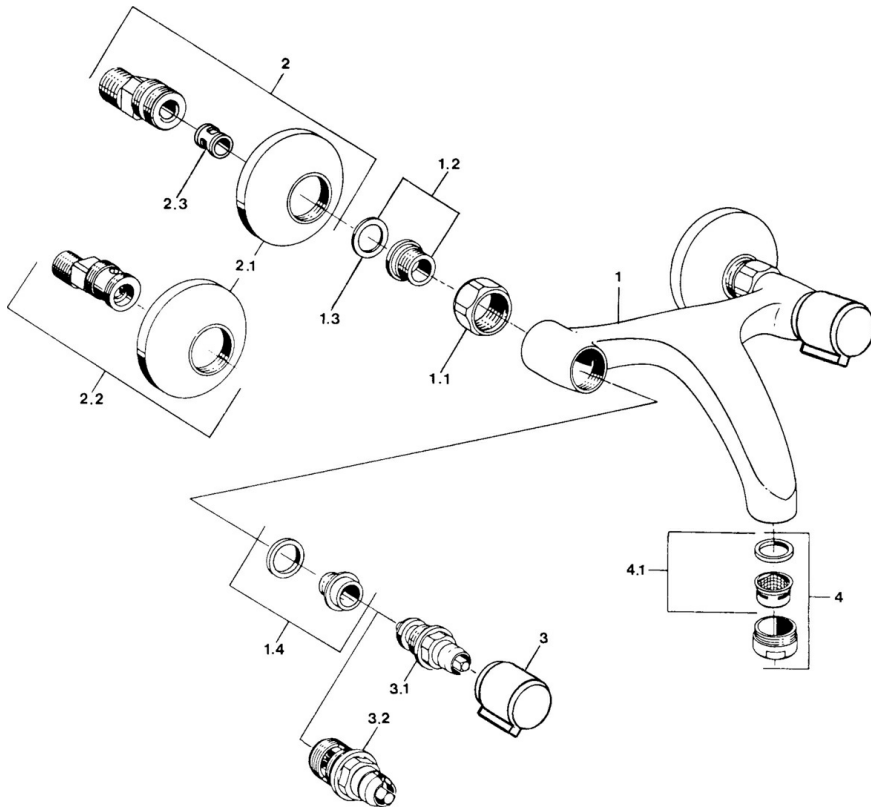

EAN: 4057304013898
static.hansa.com/05448206

- Washbasin
- Two-grip
- Wall mounted
- Chrome
- Silencer(s)

Technical data

Technical properties

Hot water supply	max. +80°C
Working pressure	0.5-10 bar
Material	Brass

Spare parts

SP05498106

Name	Code
1.1 Connection nut, G3/4, AF30	59902230
1.2 Seat, G1/2, L, WAF10	59904618
1.3 Retaining ring, 23.9x15.2x2	59902689
1.4 Seat, DN15, R1/2	59904616
2 Eccentric, G3/4xG1/2	59904793
2.1 Cover flange	59904796
2.2 Eccentric coupling with stop valves and cover plates, G1/2xG3/4	59902034
2.3 Silencer	59904792
3 Handle, hot	59906465
3 Handle, cold	59906464
3.1 Headpart, G1/2	59901015
3.2 Headpart, G1/2	59905114
4 Aerator, M24x1 STD HC A	59902366
4.1 Aerator, M22/24 A	59902081