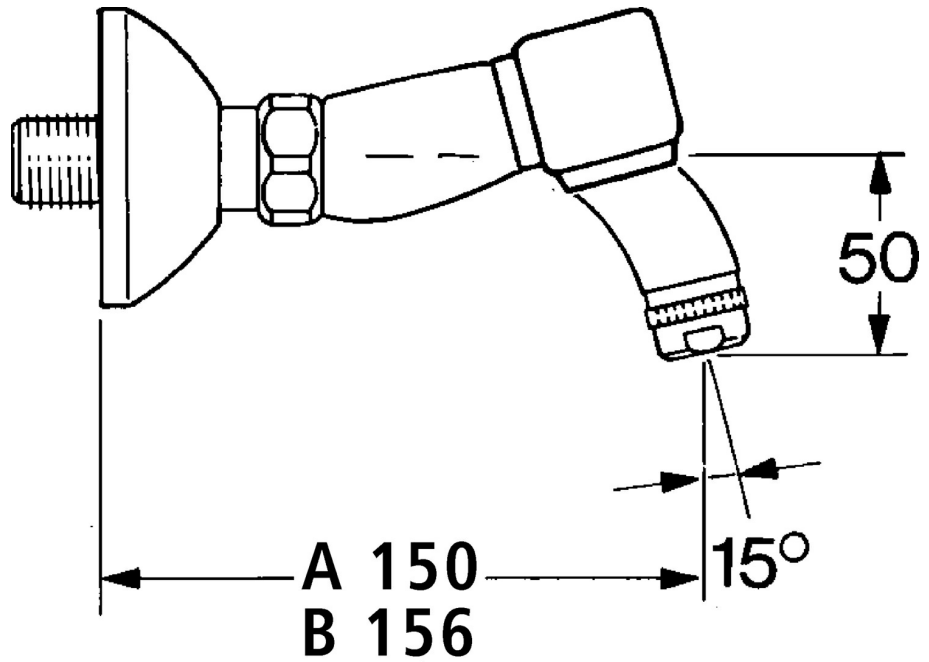

EAN: 4015474584266
static.hansa.com/05448106

- Washbasin
- Two-grip
- Wall mounted
- Chrome
- Silencer(s)

Technical data

Technical properties

Hot water supply	max. +80°C
Working pressure	0.5-10 bar
Backflow prevention (EN1717)	AA
Material	Brass

Spare parts

SP05498106

	Name	Code
1.1	Connection nut, G3/4, AF30	59902230
1.2	Seat, G1/2, L, WAF10	59904618
1.3	Retaining ring, 23.9x15.2x2	59902689
1.4	Seat, DN15, R1/2	59904616
2	Eccentric, G3/4xG1/2	59904793
2.1	Cover flange	59904796
2.2	Eccentric coupling with stop valves and cover plates, G1/2xG3/4	59902034
2.3	Silencer	59904792
3	Handle, hot	59906465
3	Handle, cold	59906464
3.1	Headpart, G1/2	59901015
3.2	Headpart, G1/2	59905114
4	Aerator, M24x1 STD HC A	59902366
4.1	Aerator, M22/24 A	59902081