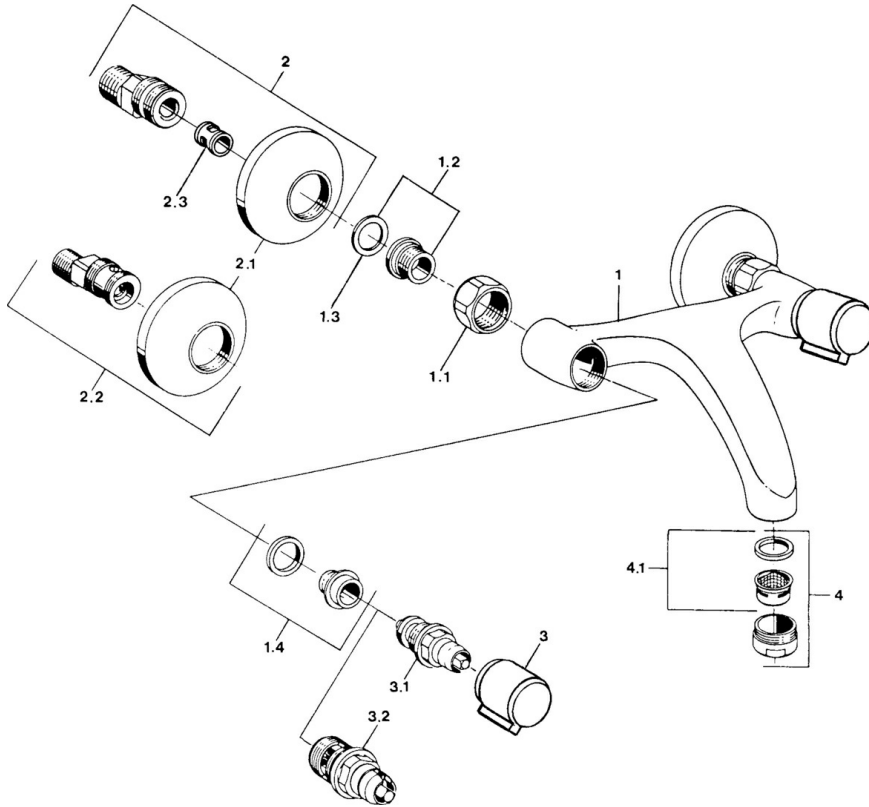

EAN: 4015474584266
static.hansa.com/05448106

- Washbasin
- Two-grip
- Wall mounted
- Chrome
- Silencer(s)

Technical data

Technical properties

Hot water supply	max. +80°C
Working pressure	0.5-10 bar
Backflow prevention (EN1717)	AA
Material	Brass

Spare parts

SP05498106

	Name	Code
1.1	Connection nut, G3/4, AF30	59902230
1.2	Seat, G1/2, L, WAF10	59904618
1.3	Retaining ring, 23.9x15.2x2	59902689
1.4	Seat, DN15, R1/2	59904616
2	Eccentric, G3/4xG1/2	59904793
2.1	Cover flange	59904796
2.2	Eccentric coupling with stop valves and cover plates, G1/2xG3/4	59902034
2.3	Silencer	59904792
3	Handle, hot	59906465
3	Handle, cold	59906464
3.1	Headpart, G1/2	59901015
3.2	Headpart, G1/2	59905114
4	Aerator, M24x1 STD HC A	59902366
4.1	Aerator, M22/24 A	59902081