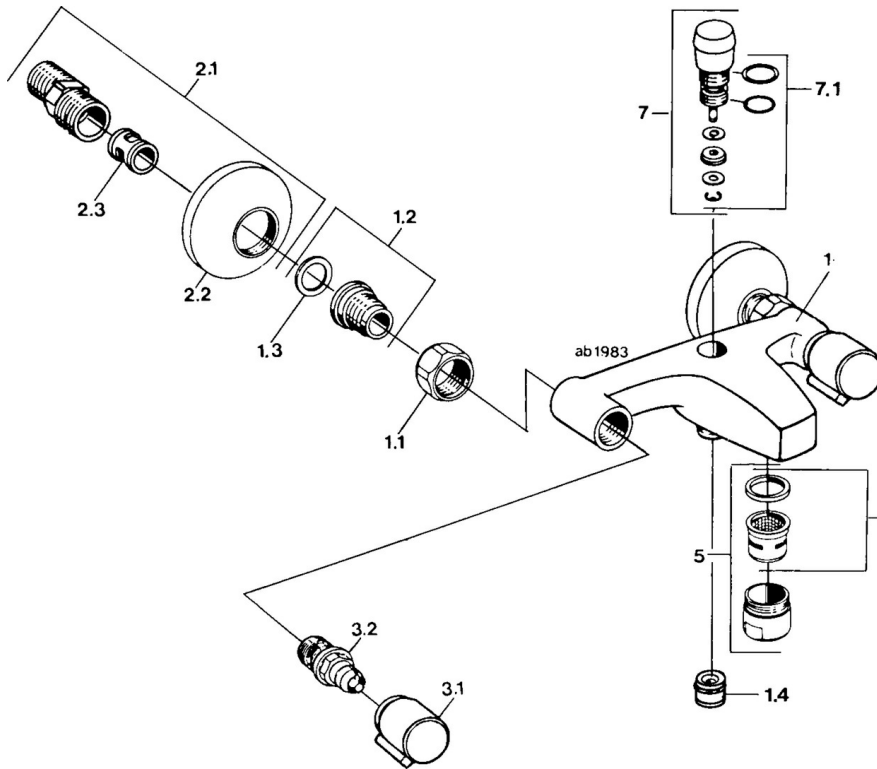

EAN: 4057304013881
static.hansa.com/05448102

- Washbasin
- Two-grip
- Wall mounted
- Chrome
- Silencer(s)

Technical data

Technical properties

Hot water supply	max. +80°C
Working pressure	0.5-10 bar
Material	Brass

Spare parts

SP04452106

	Name	Code
1.1	Connection nut, G3/4, AF30	59902230
1.3	Retaining ring, 23.9x15.2x2	59902689
1.4	Non-return valve	59905714
2.1	Eccentric, G3/4xG1/2	59904793
2.2	Cover flange	59904796
2.3	Silencer	59904792
3.1	Handle, hot	59906465
3.1	Handle, cold	59906464
3.2	Headpart, G1/2	59905114
5	Aerator, M28x1 C	59902088
5.1	Aerator, M28x1 C Discontinued	59902089
7	Diverter	59910803
7.1	Sealing kit	59904791