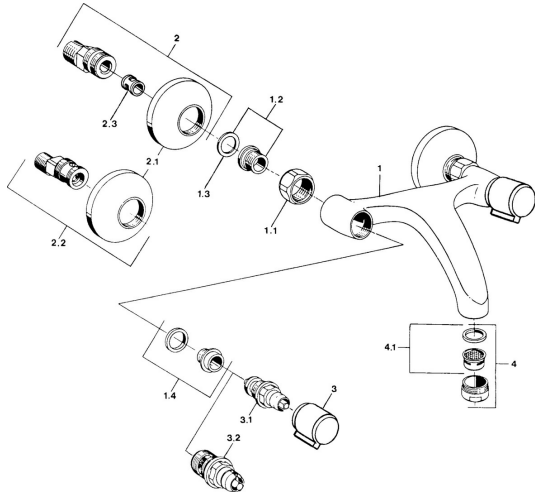

EAN: 4057304013881
static.hansa.com/05448102

- Washbasin
- Two-grip
- Wall mounted
- Chrome
- Silencer(s)

Technical data

Technical properties

Hot water supply	max. +80°C
Working pressure	0.5-10 bar
Material	Brass

Spare parts

SP04452106

	Name	Code
1.1	Connection nut, G3/4, AF30	59902230
1.3	Retaining ring, 23.9x15.2x2	59902689
1.4	Non-return valve	59905714
2.1	Eccentric, G3/4xG1/2	59904793
2.2	Cover flange	59904796
2.3	Silencer	59904792
3.1	Handle, hot	59906465
3.1	Handle, cold	59906464
3.2	Headpart, G1/2	59905114
5	Aerator, M28x1 C	59902088
5.1	Aerator, M28x1 C Discontinued	59902089
7	Diverter	59910803
7.1	Sealing kit	59904791