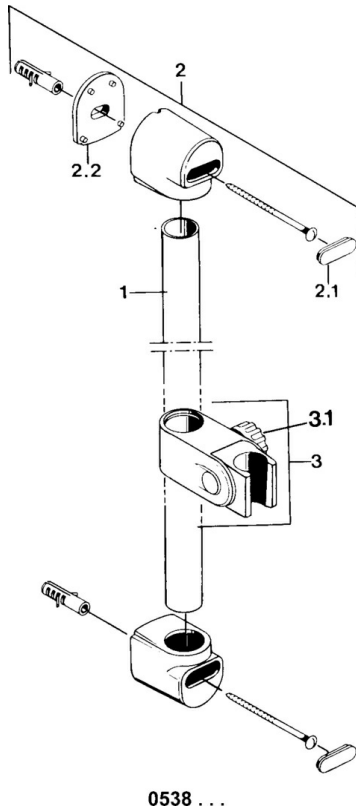

EAN: 4015474582835  
[static.hansa.com/05380100](http://static.hansa.com/05380100)

- Shower solutions
- Wall mounted
- Chrome

### Technical properties

Hot water supply	<b>max. +65°C</b>
Working pressure	<b>0.5-10 bar</b>

### SP05380100

	Name	Code
3	Slide for shower rail Discontinued	59906763
3.1	Knob Discontinued	59910553