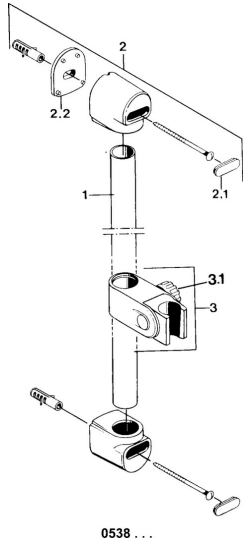

EAN: 4015474582835
static.hansa.com/05380100

- Shower solutions
- Wall mounted
- Chrome

Technical data

Technical properties

Hot water supply	max. +65°C
Working pressure	0.5-10 bar